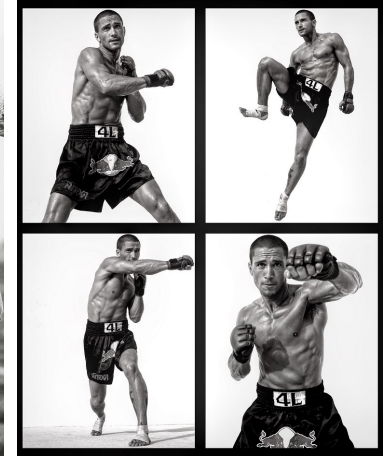

Tyler Wood Height 6'0" | 183cm Suit 40" | 101cm R Shirt 33" | 84cm Waist 32" | 81cm Inseam 32" | 81cm Shoe 10.5 US | 44.5 EU Hair Brown Eyes Blue

Tyler Wood    Height 6'0" | 183cm    Suit 40" | 101cm R    Shirt 33" | 84cm    Waist 32" | 81cm  
 Inseam 32" | 81cm    Shoe 10.5 US | 44.5 EU    Hair Brown    Eyes Blue