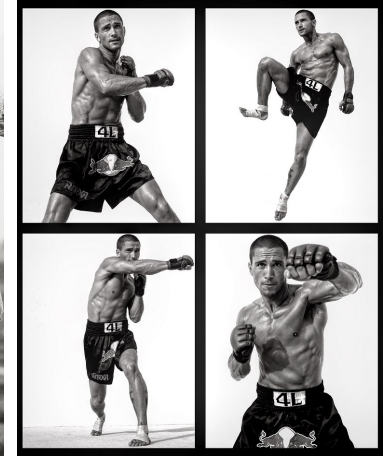

Tyler Wood Height 6'0" | 183cm Suit 40" | 101cm R Shirt 33" | 84cm Waist 32" | 81cm Inseam 32" | 81cm Shoe 10.5 US | 44.5 EU Hair Brown Eyes Blue

Tyler Wood Height 6'0" | 183cm Suit 40" | 101cm R Shirt 33" | 84cm Waist 32" | 81cm
 Inseam 32" | 81cm Shoe 10.5 US | 44.5 EU Hair Brown Eyes Blue