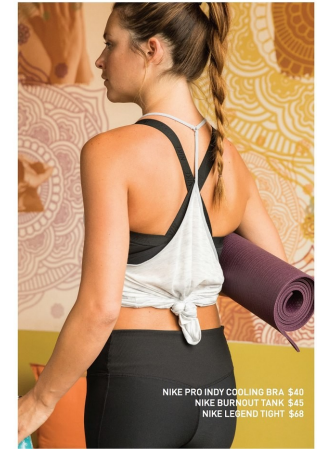

MORE SIZES • STYLES • COLORS AT DICKS.COM

9