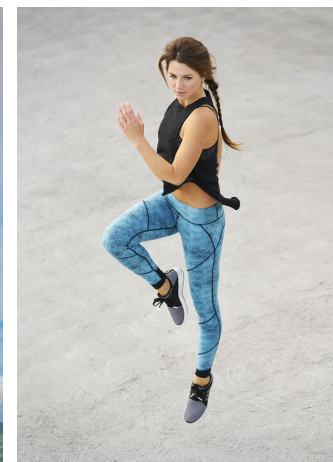

Angela Rummins Height 5'10" | 178cm Bust 34" | 86cm Waist 25.5" | 65cm Hips 35" | 89cm
Dress 2 US | 32 EU Shoe 8.5 US | 39.5 EU Hair Light Brown Eyes Hazel

CGM
CAROLINE GLEASON
MANAGEMENT