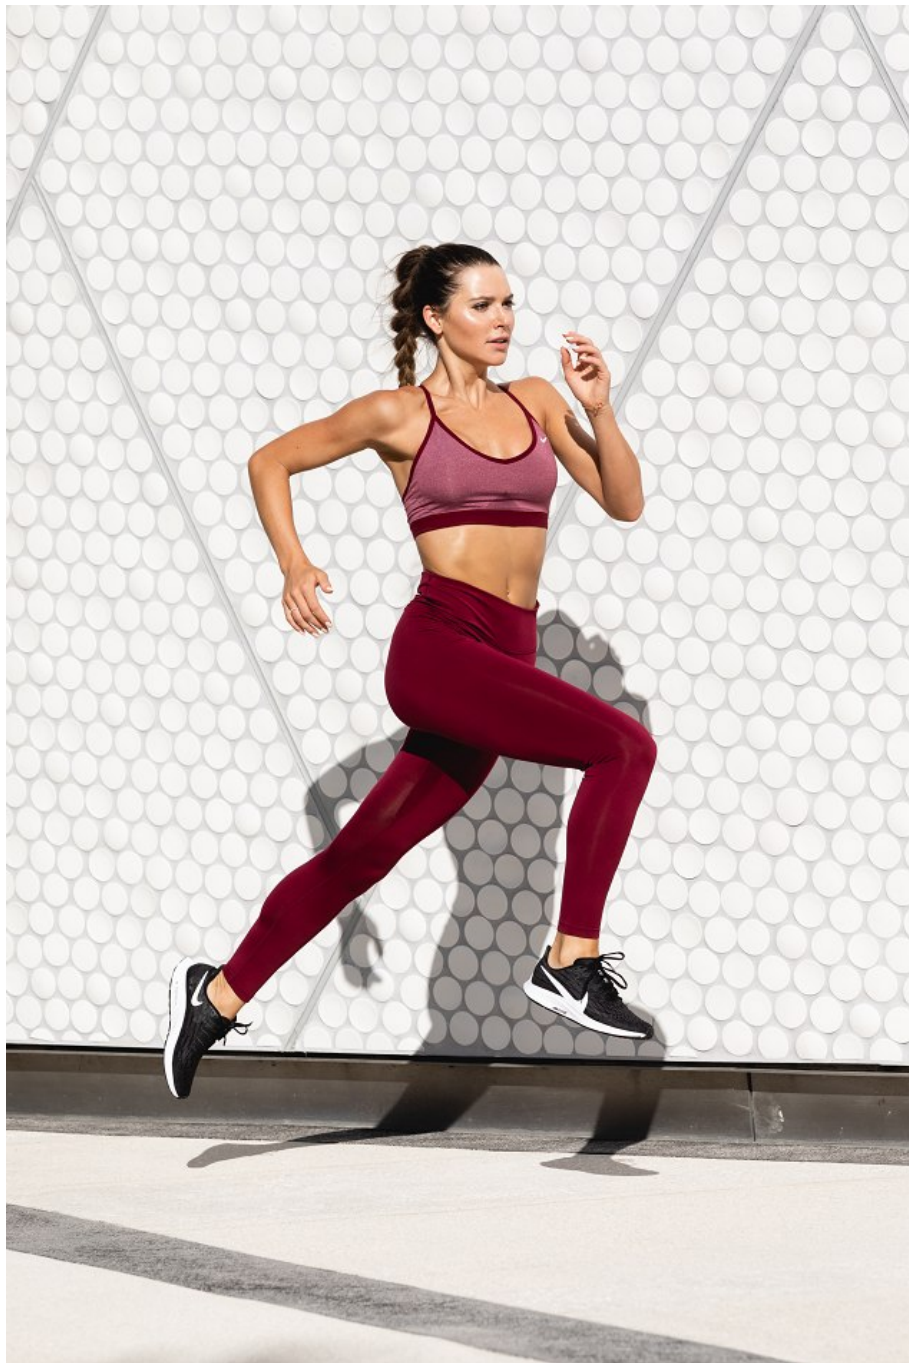

Angela Rummins Height 5'10" | 178cm Bust 34" | 86cm Waist 25.5" | 65cm Hips 35" | 89cm
Dress 2 US | 32 EU Shoe 8.5 US | 39.5 EU Hair Light Brown Eyes Hazel

Angela Rummins Height 5'10" | 178cm Bust 34" | 86cm Waist 25.5" | 65cm Hips 35" | 89cm
Dress 2 US | 32 EU Shoe 8.5 US | 39.5 EU Hair Light Brown Eyes Hazel

NIKE LEGEND VENEER MESH TIGHT \$80
AVAILABLE IN OCTOBER
 NIKE PRO INDY BRA \$35

Angela Rummins Height 5'10" | 178cm Bust 34" | 86cm Waist 25.5" | 65cm Hips 35" | 89cm
 Dress 2 US | 32 EU Shoe 8.5 US | 39.5 EU Hair Light Brown Eyes Hazel