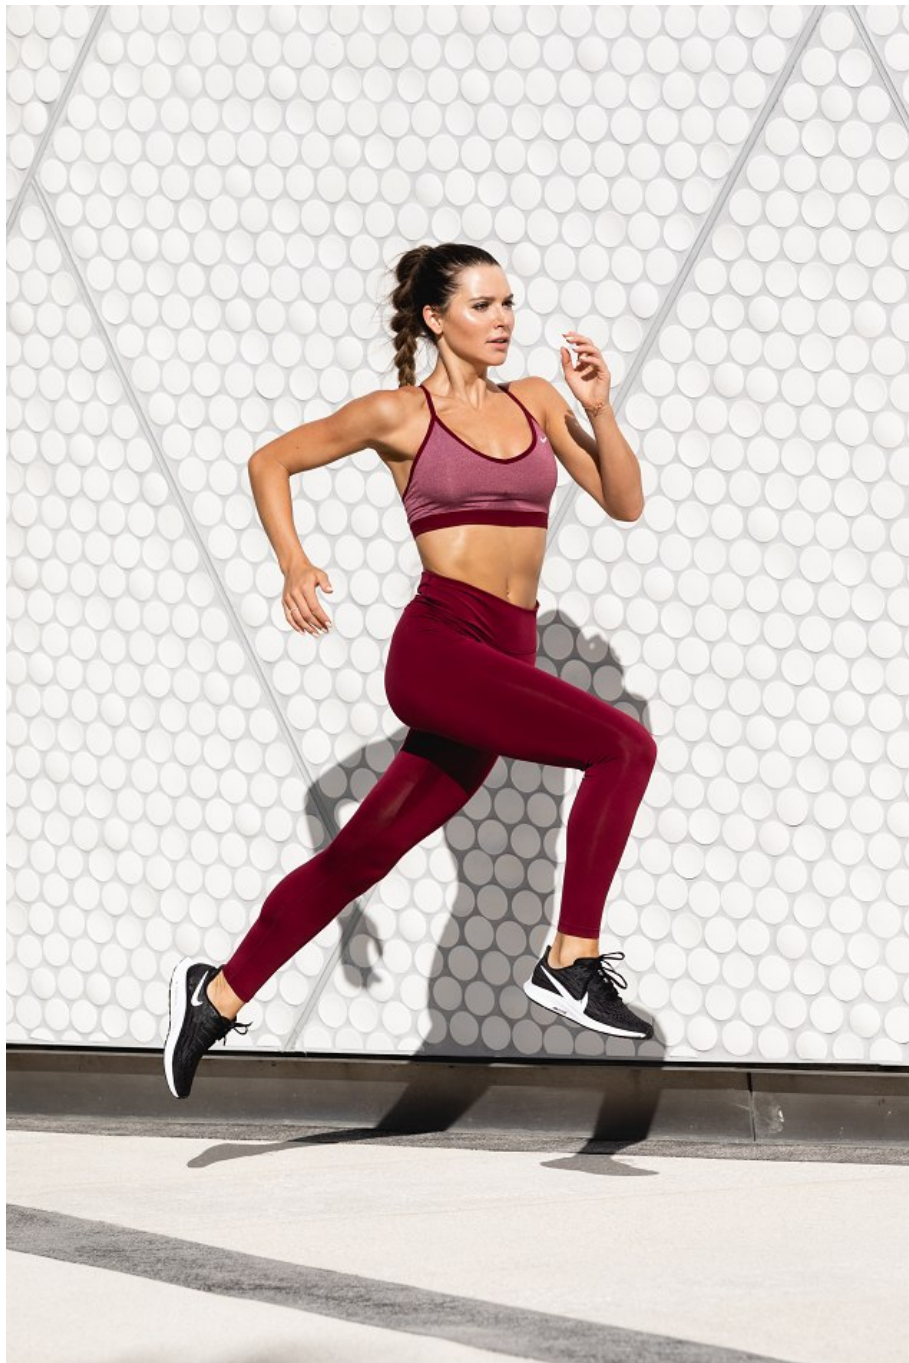

Angela Rummins Height 5'10" | 178cm Bust 34" | 86cm Waist 25.5" | 65cm Hips 35" | 89cm  
Dress 2 US | 32 EU Shoe 8.5 US | 39.5 EU Hair Light Brown Eyes Hazel

Angela Rummins    Height 5'10" | 178cm    Bust 34" | 86cm    Waist 25.5" | 65cm    Hips 35" | 89cm  
 Dress 2 US | 32 EU    Shoe 8.5 US | 39.5 EU    Hair Light Brown    Eyes Hazel