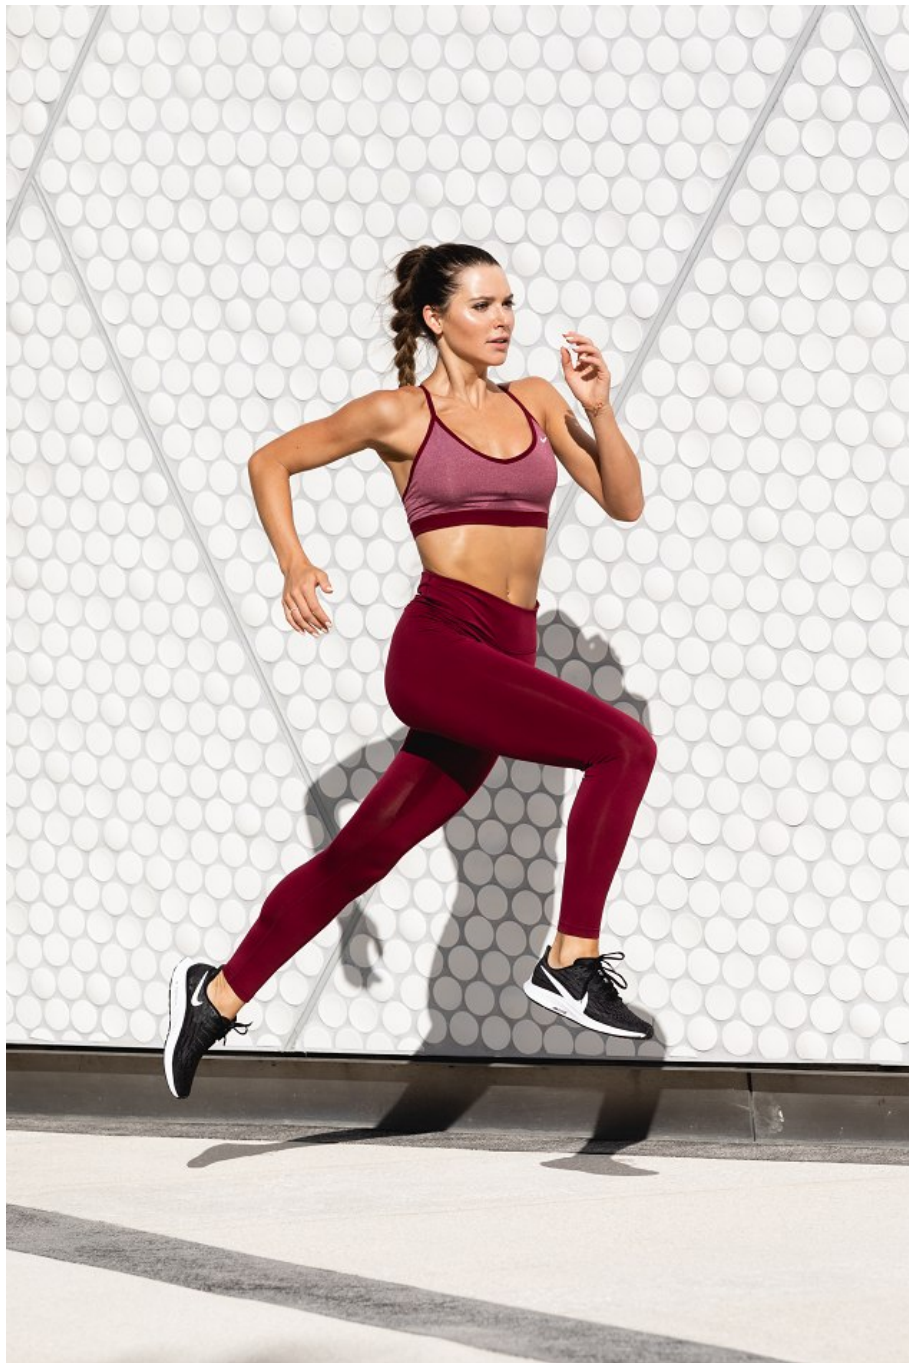

Angela Rummins Height 5'10" | 178cm Bust 34" | 86cm Waist 25.5" | 65cm Hips 35" | 89cm
Dress 2 US | 32 EU Shoe 8.5 US | 39.5 EU Hair Light Brown Eyes Hazel

Angela Rummins Height 5'10" | 178cm Bust 34" | 86cm Waist 25.5" | 65cm Hips 35" | 89cm
 Dress 2 US | 32 EU Shoe 8.5 US | 39.5 EU Hair Light Brown Eyes Hazel

NIKE LEGEND VENEER MESH TIGHT \$80
AVAILABLE IN OCTOBER
 NIKE PRO INDY BRA \$35

Angela Rummins Height 5'10" | 178cm Bust 34" | 86cm Waist 25.5" | 65cm Hips 35" | 89cm
 Dress 2 US | 32 EU Shoe 8.5 US | 39.5 EU Hair Light Brown Eyes Hazel