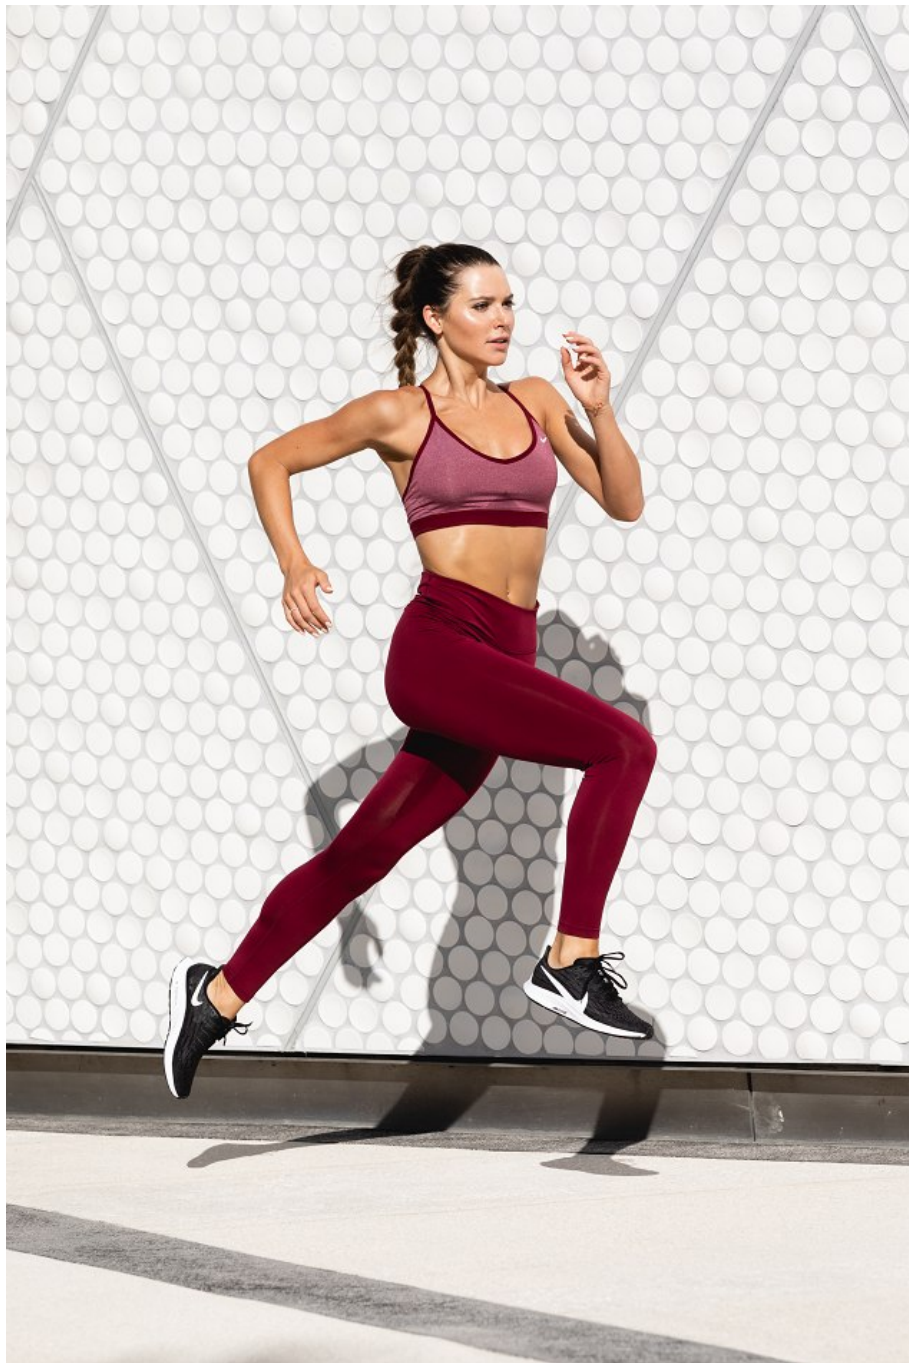

Angela Rummins Height 5'10" | 178cm Bust 34" | 86cm Waist 25.5" | 65cm Hips 35" | 89cm
Dress 2 US | 32 EU Shoe 8.5 US | 39.5 EU Hair Light Brown Eyes Hazel

CGM
CAROLINE GLEASON
MANAGEMENT

Angela Rummins Height 5'10" | 178cm Bust 34" | 86cm Waist 25.5" | 65cm Hips 35" | 89cm
 Dress 2 US | 32 EU Shoe 8.5 US | 39.5 EU Hair Light Brown Eyes Hazel

NIKE LEGEND VENEER MESH TIGHT \$80
AVAILABLE IN OCTOBER
 NIKE PRO INDY BRA \$35

Angela Rummins Height 5'10" | 178cm Bust 34" | 86cm Waist 25.5" | 65cm Hips 35" | 89cm
 Dress 2 US | 32 EU Shoe 8.5 US | 39.5 EU Hair Light Brown Eyes Hazel