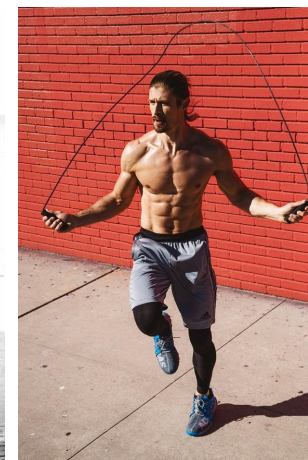

Peter Lee Thomas Height 6'0" | 183cm Suit 40" | 101cm R Shirt 32" | 81cm Waist 32" | 81cm
Inseam 32" | 81cm Shoe 10 US | 44 EU Hair Brown Eyes Green

Peter Lee Thomas Height 6'0" | 183cm Suit 40" | 101cm R Shirt 32" | 81cm Waist 32" | 81cm
Inseam 32" | 81cm Shoe 10 US | 44 EU Hair Brown Eyes Green