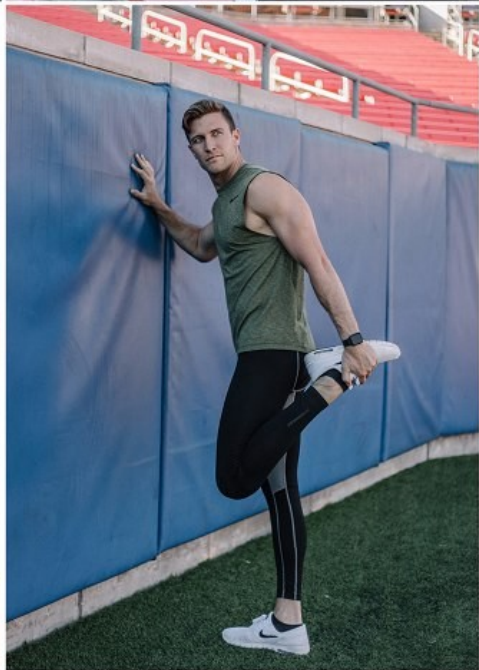

Corey Brooks Height 6'4" | 193cm Suit 42" | 107cm L Shirt 35.5" | 90cm Waist 32" | 81cm
Inseam 33" | 84cm Shoe 12 US | 46.5 EU Hair Brown Eyes Green | Blue