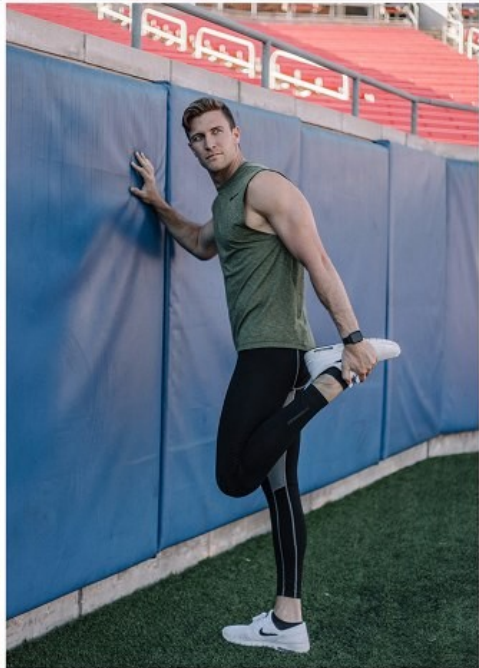

Corey Brooks Height 6'4" | 193cm Suit 42" | 107cm L Shirt 35.5" | 90cm Waist 32" | 81cm
Inseam 33" | 84cm Shoe 12 US | 46.5 EU Hair Brown Eyes Green | Blue