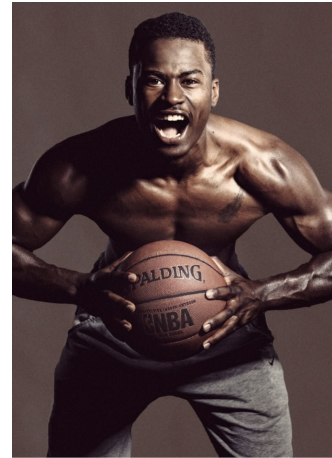

Jeremy Bakole Height 6'0" | 183cm Suit 40" | 101cm R Shirt 34" | 86cm Waist 32" | 81cm
 Inseam 32" | 81cm Shoe 11 US | 45.5 EU Hair Brown Eyes Brown

Jeremy Bakole Height 6'0" | 183cm Suit 40" | 101cm R Shirt 34" | 86cm Waist 32" | 81cm
Inseam 32" | 81cm Shoe 11 US | 45.5 EU Hair Brown Eyes Brown