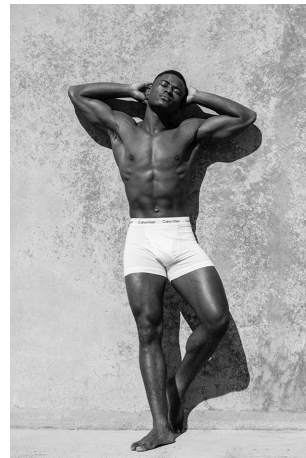

Jeremy Bakole Height 6'0" | 183cm Suit 40" | 101cm R Shirt 34" | 86cm Waist 32" | 81cm
 Inseam 32" | 81cm Shoe 11 US | 45.5 EU Hair Brown Eyes Brown

Jeremy Bakole Height 6'0" | 183cm Suit 40" | 101cm R Shirt 34" | 86cm Waist 32" | 81cm
 Inseam 32" | 81cm Shoe 11 US | 45.5 EU Hair Brown Eyes Brown

Jeremy Bakole Height 6'0" | 183cm Suit 40" | 101cm R Shirt 34" | 86cm Waist 32" | 81cm
Inseam 32" | 81cm Shoe 11 US | 45.5 EU Hair Brown Eyes Brown