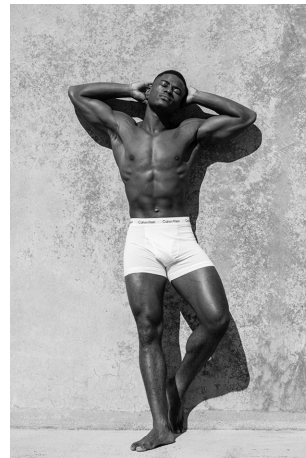

Jeremy Bakole Height 6'0" | 183cm Suit 40" | 101cm R Shirt 34" | 86cm Waist 32" | 81cm
 Inseam 32" | 81cm Shoe 11 US | 45.5 EU Hair Brown Eyes Brown

Jeremy Bakole Height 6'0" | 183cm Suit 40" | 101cm R Shirt 34" | 86cm Waist 32" | 81cm
Inseam 32" | 81cm Shoe 11 US | 45.5 EU Hair Brown Eyes Brown

Jeremy Bakole Height 6'0" | 183cm Suit 40" | 101cm R Shirt 34" | 86cm Waist 32" | 81cm
Inseam 32" | 81cm Shoe 11 US | 45.5 EU Hair Brown Eyes Brown