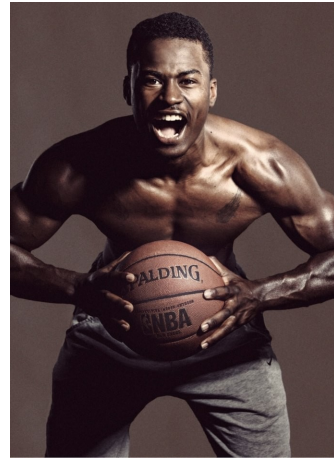

Jeremy Bakole Height 6'0" | 183cm Suit 40" | 101cm R Shirt 34" | 86cm Waist 32" | 81cm
 Inseam 32" | 81cm Shoe 11 US | 45.5 EU Hair Brown Eyes Brown

Jeremy Bakole Height 6'0" | 183cm Suit 40" | 101cm R Shirt 34" | 86cm Waist 32" | 81cm
 Inseam 32" | 81cm Shoe 11 US | 45.5 EU Hair Brown Eyes Brown