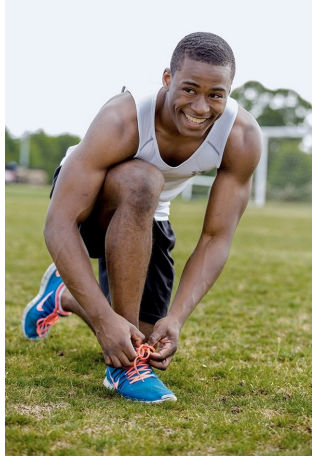

Jeremy Bakole Height 6'0" | 183cm Suit 40" | 101cm R Shirt 34" | 86cm Waist 32" | 81cm
 Inseam 32" | 81cm Shoe 11 US | 45.5 EU Hair Brown Eyes Brown

Jeremy Bakole Height 6'0" | 183cm Suit 40" | 101cm R Shirt 34" | 86cm Waist 32" | 81cm
 Inseam 32" | 81cm Shoe 11 US | 45.5 EU Hair Brown Eyes Brown