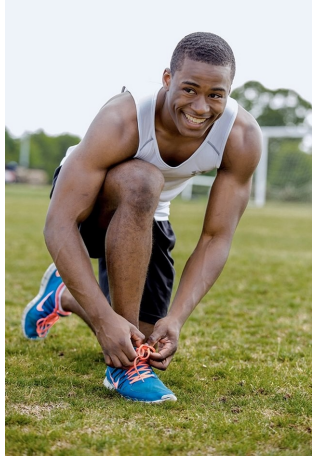

Jeremy Bakole Height 6'0" | 183cm Suit 40" | 101cm R Shirt 34" | 86cm Waist 32" | 81cm
 Inseam 32" | 81cm Shoe 11 US | 45.5 EU Hair Brown Eyes Brown

Jeremy Bakole Height 6'0" | 183cm Suit 40" | 101cm R Shirt 34" | 86cm Waist 32" | 81cm
Inseam 32" | 81cm Shoe 11 US | 45.5 EU Hair Brown Eyes Brown