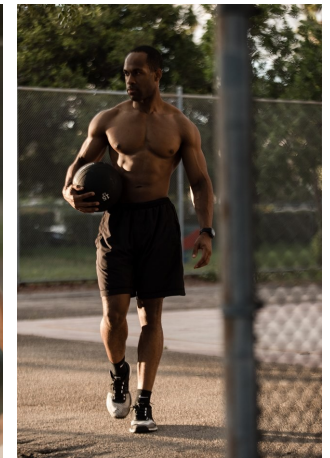

Felix Martin Height 6'0" | 183cm Suit 42" | 106cm R Shirt 32" | 81cm Waist 34" | 86cm
 Inseam 32" | 81cm Shoe 12 US | 46.5 EU Hair Black Eyes Brown

Felix Martin Height 6'0" | 183cm Suit 42" | 106cm R Shirt 32" | 81cm Waist 34" | 86cm
Inseam 32" | 81cm Shoe 12 US | 46.5 EU Hair Black Eyes Brown