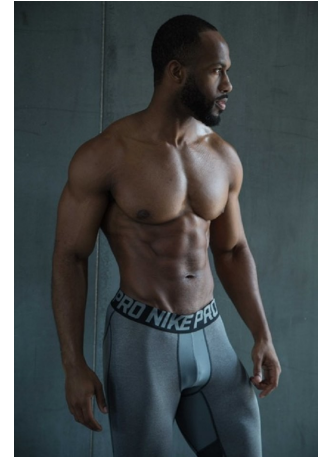

Felix Martin Height 6'0" | 183cm Suit 42" | 106cm R Shirt 32" | 81cm Waist 34" | 86cm
 Inseam 32" | 81cm Shoe 12 US | 46.5 EU Hair Black Eyes Brown

Felix Martin Height 6'0" | 183cm Suit 42" | 106cm R Shirt 32" | 81cm Waist 34" | 86cm
Inseam 32" | 81cm Shoe 12 US | 46.5 EU Hair Black Eyes Brown