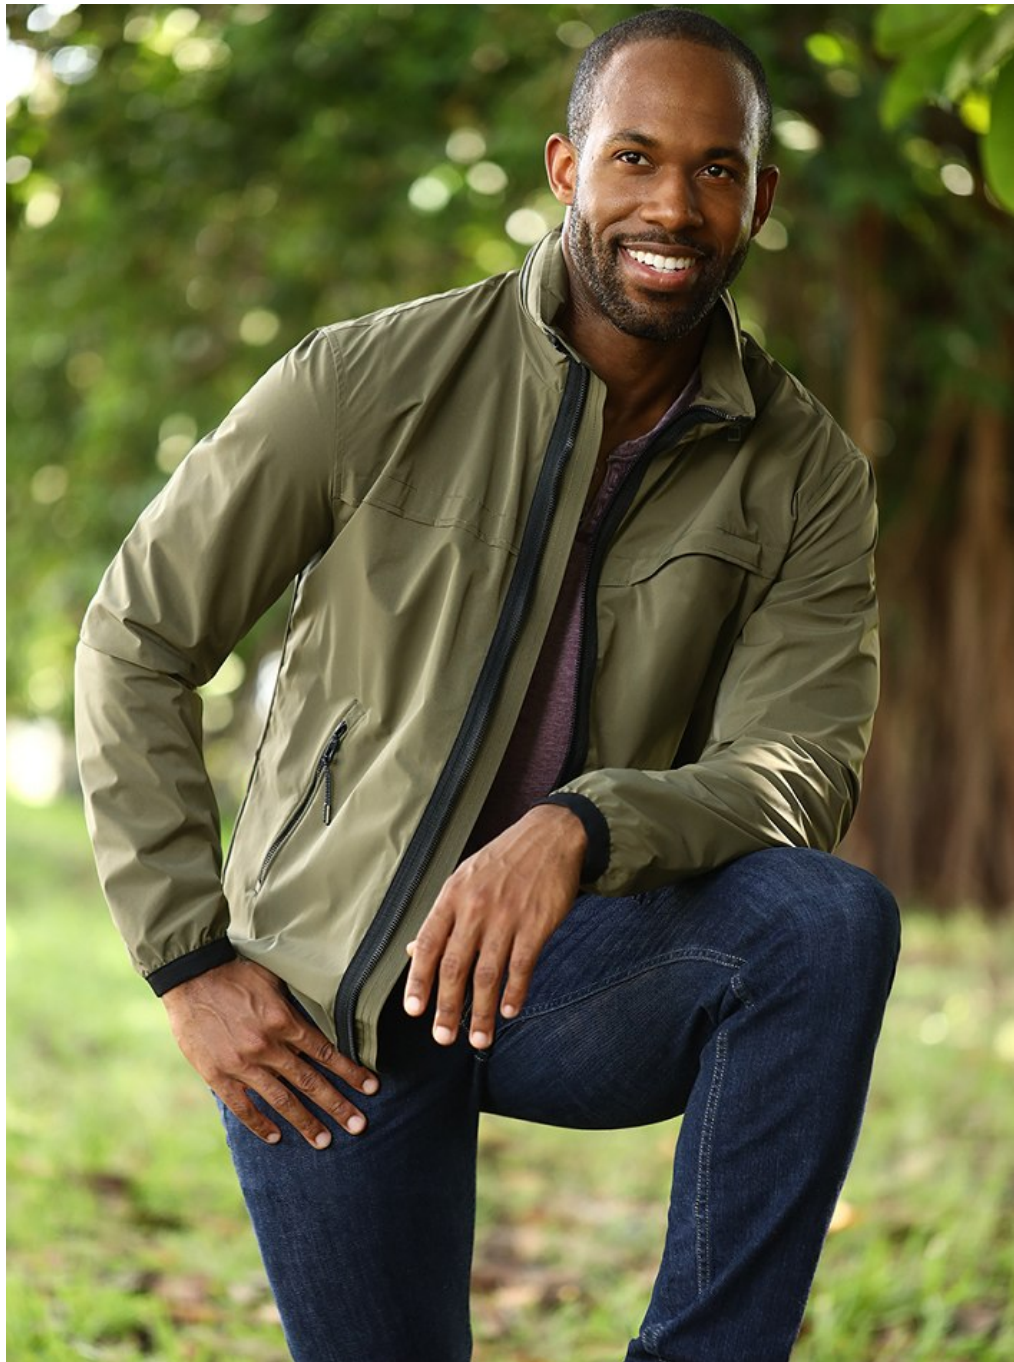

Felix Martin Height 6'0" | 183cm Suit 42" | 106cm R Shirt 32" | 81cm Waist 34" | 86cm
Inseam 32" | 81cm Shoe 12 US | 46.5 EU Hair Black Eyes Brown

Felix Martin Height 6'0" | 183cm Suit 42" | 106cm R Shirt 32" | 81cm Waist 34" | 86cm
Inseam 32" | 81cm Shoe 12 US | 46.5 EU Hair Black Eyes Brown