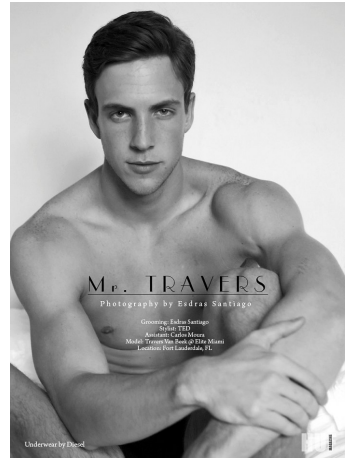

Travers Van Beek Height 6'1.5" | 187cm Suit 40" | 101cm R Shirt 34" | 86cm Waist 32" | 81cm
Inseam 32" | 81cm Shoe 12 US | 46.5 EU Hair Dark Blonde Eyes Blue

Travers Van Beek Height 6'1.5" | 187cm Suit 40" | 101cm R Shirt 34" | 86cm Waist 32" | 81cm
Inseam 32" | 81cm Shoe 12 US | 46.5 EU Hair Dark Blonde Eyes Blue