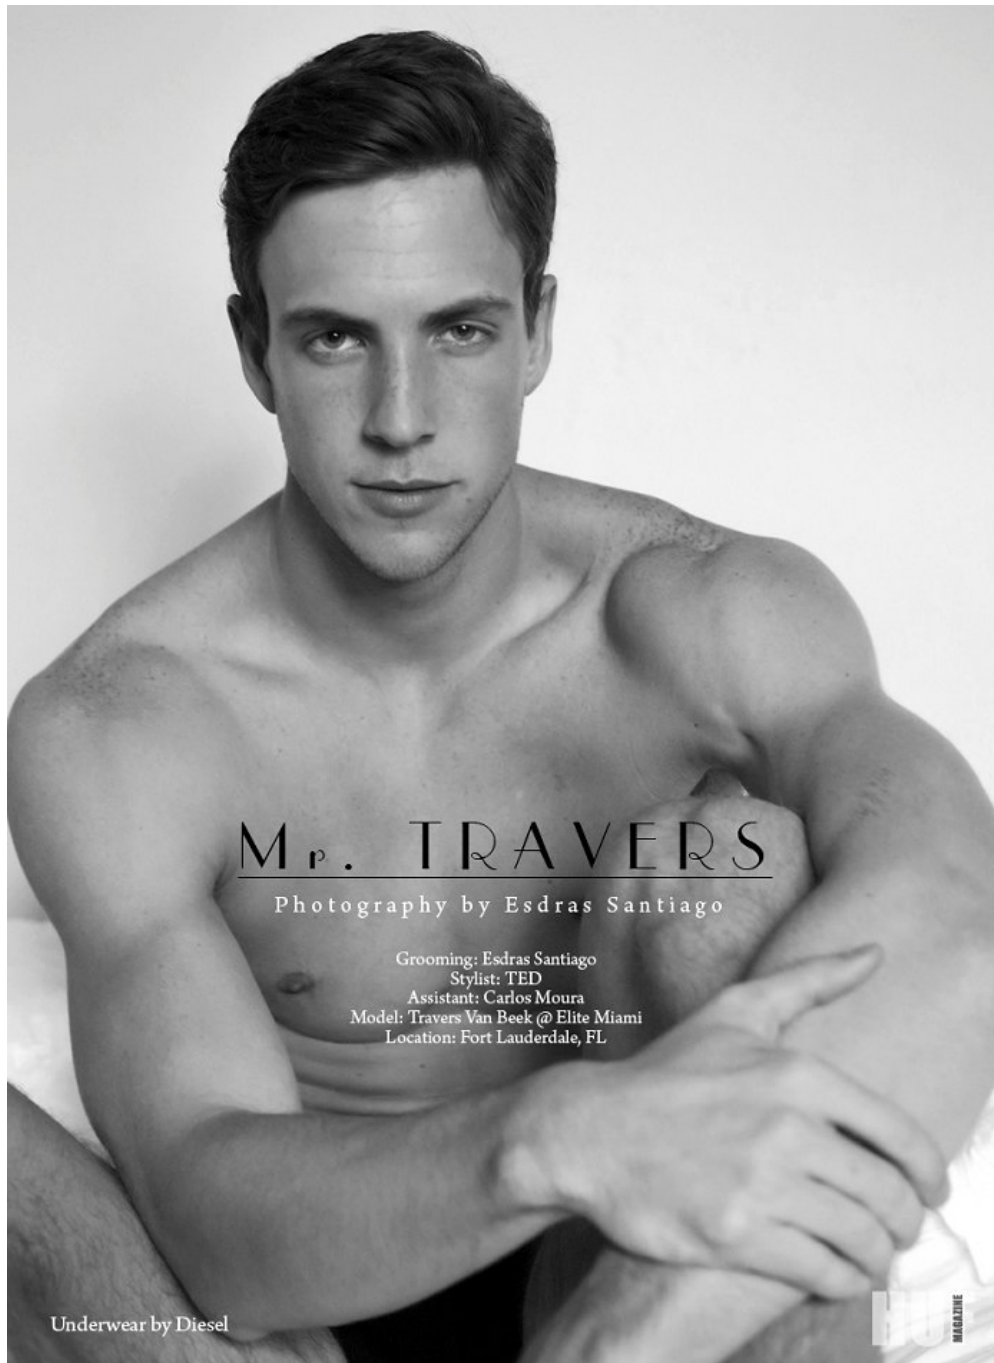

Travers Van Beek   Height 6'1.5" | 187cm   Suit 40" | 101cm R   Shirt 34" | 86cm   Waist 32" | 81cm
Inseam 32" | 81cm   Shoe 12 US | 46.5 EU   Hair Dark Blonde   Eyes Blue

CGM
CAROLINE GLEASON
MANAGEMENT