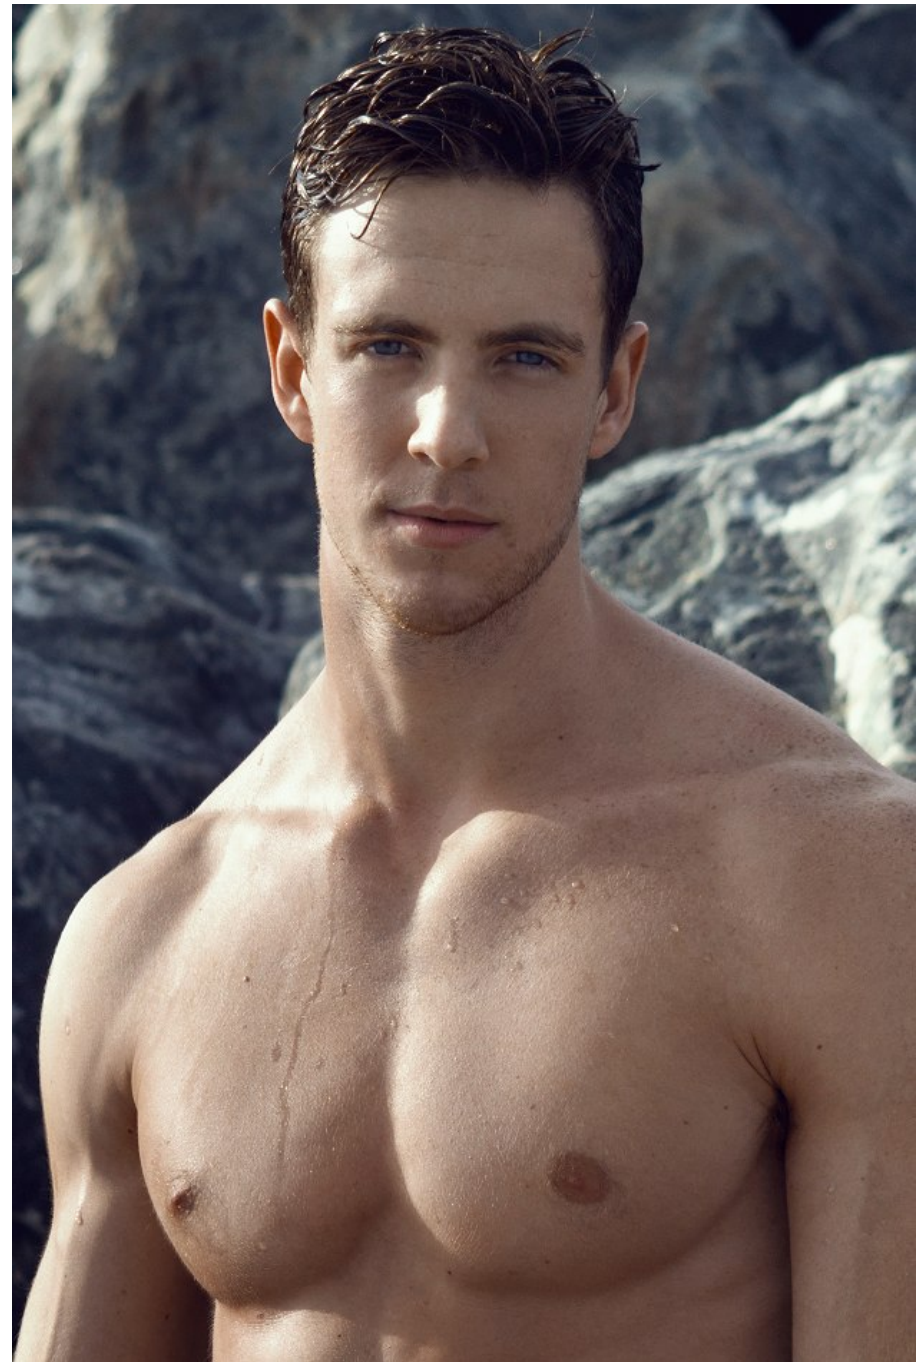

Travers Van Beek Height 6'1.5" | 187cm Suit 40" | 101cm R Shirt 34" | 86cm Waist 32" | 81cm
Inseam 32" | 81cm Shoe 12 US | 46.5 EU Hair Dark Blonde Eyes Blue

Travers Van Beek Height 6'1.5" | 187cm Suit 40" | 101cm R Shirt 34" | 86cm Waist 32" | 81cm
Inseam 32" | 81cm Shoe 12 US | 46.5 EU Hair Dark Blonde Eyes Blue