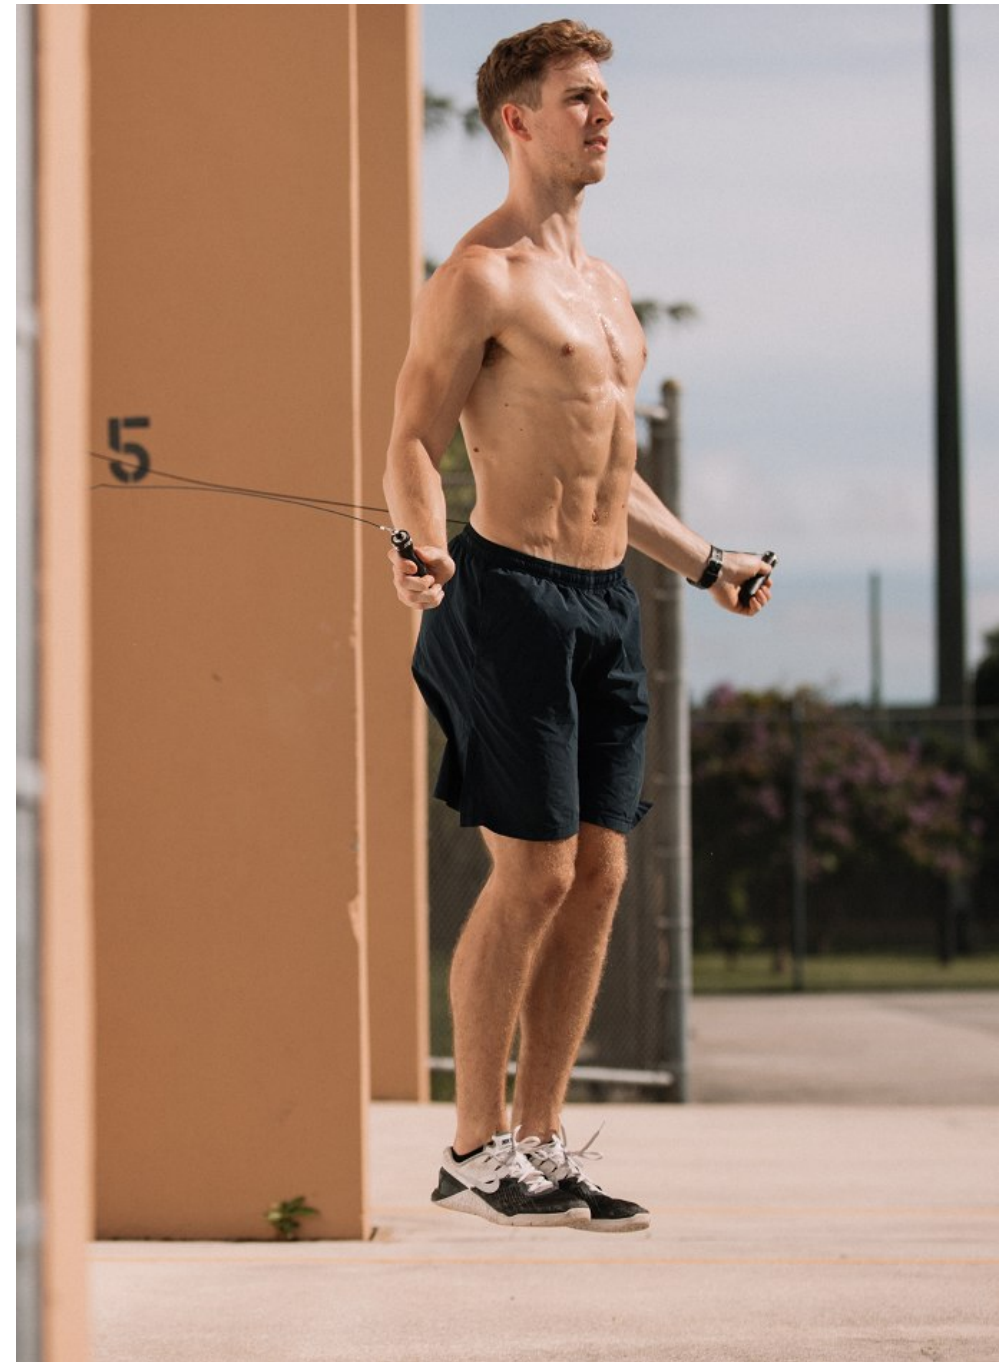

Travers Van Beek Height 6'1.5" | 187cm Suit 40" | 101cm R Shirt 34" | 86cm Waist 32" | 81cm
Inseam 32" | 81cm Shoe 12 US | 46.5 EU Hair Dark Blonde Eyes Blue

Travers Van Beek Height 6'1.5" | 187cm Suit 40" | 101cm R Shirt 34" | 86cm Waist 32" | 81cm
Inseam 32" | 81cm Shoe 12 US | 46.5 EU Hair Dark Blonde Eyes Blue