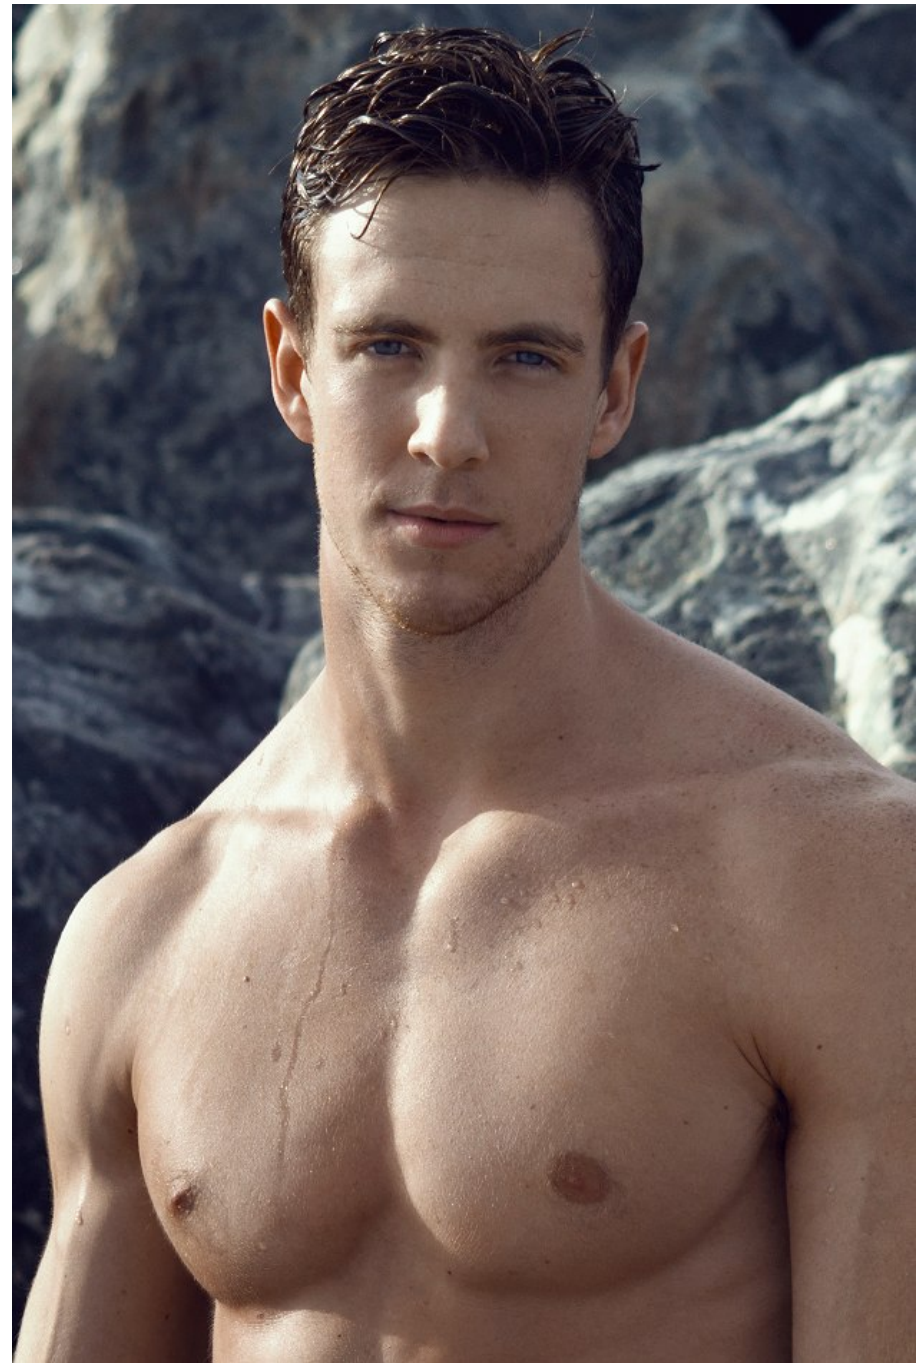

Travers Van Beek Height 6'1.5" | 187cm Suit 40" | 101cm R Shirt 34" | 86cm Waist 32" | 81cm
Inseam 32" | 81cm Shoe 12 US | 46.5 EU Hair Dark Blonde Eyes Blue

Travers Van Beek Height 6'1.5" | 187cm Suit 40" | 101cm R Shirt 34" | 86cm Waist 32" | 81cm
Inseam 32" | 81cm Shoe 12 US | 46.5 EU Hair Dark Blonde Eyes Blue