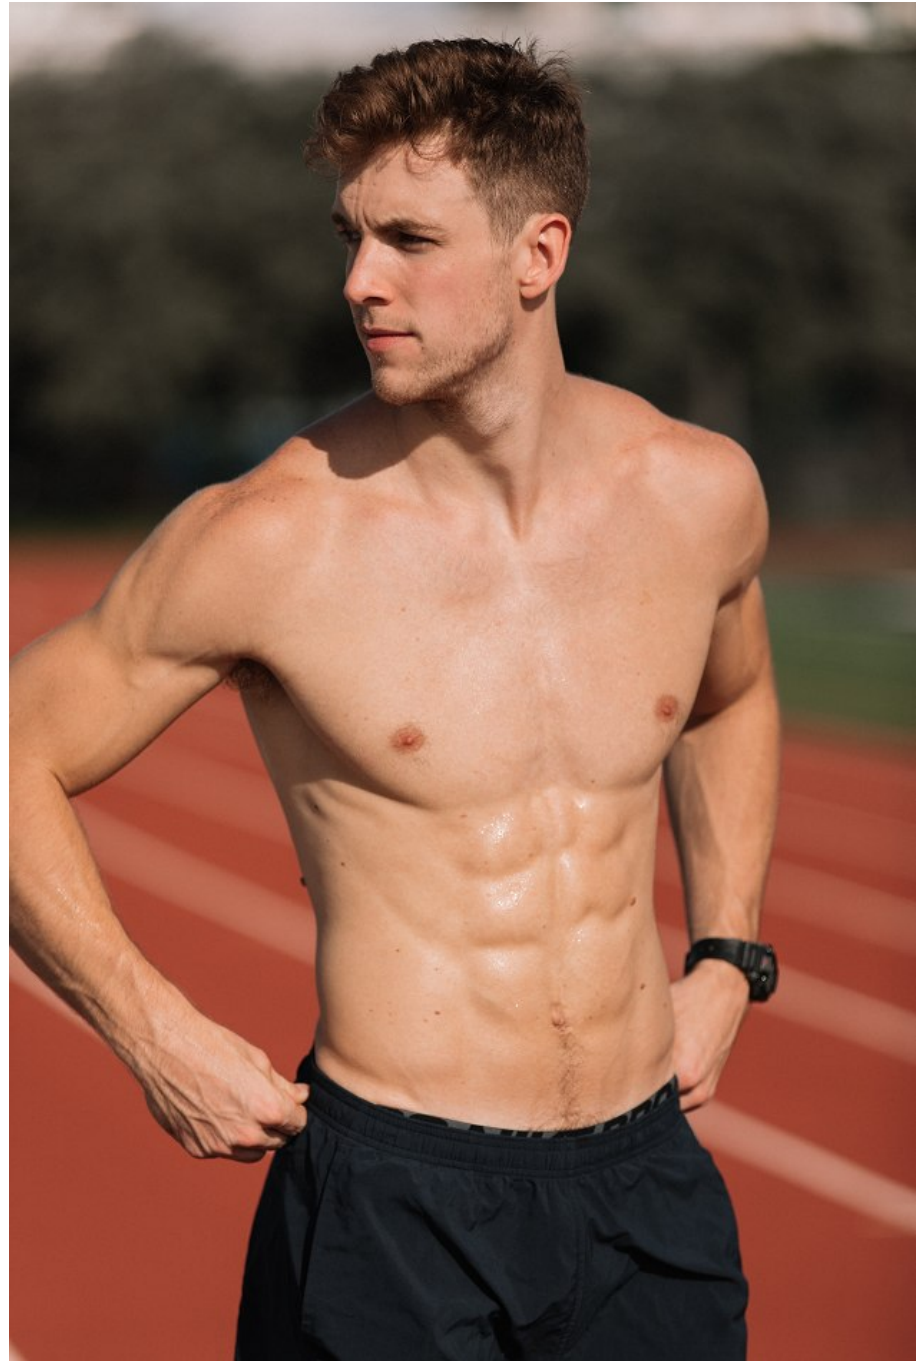

Travers Van Beek Height 6'1.5" | 187cm Suit 40" | 101cm R Shirt 34" | 86cm Waist 32" | 81cm
Inseam 32" | 81cm Shoe 12 US | 46.5 EU Hair Dark Blonde Eyes Blue

Travers Van Beek Height 6'1.5" | 187cm Suit 40" | 101cm R Shirt 34" | 86cm Waist 32" | 81cm
Inseam 32" | 81cm Shoe 12 US | 46.5 EU Hair Dark Blonde Eyes Blue