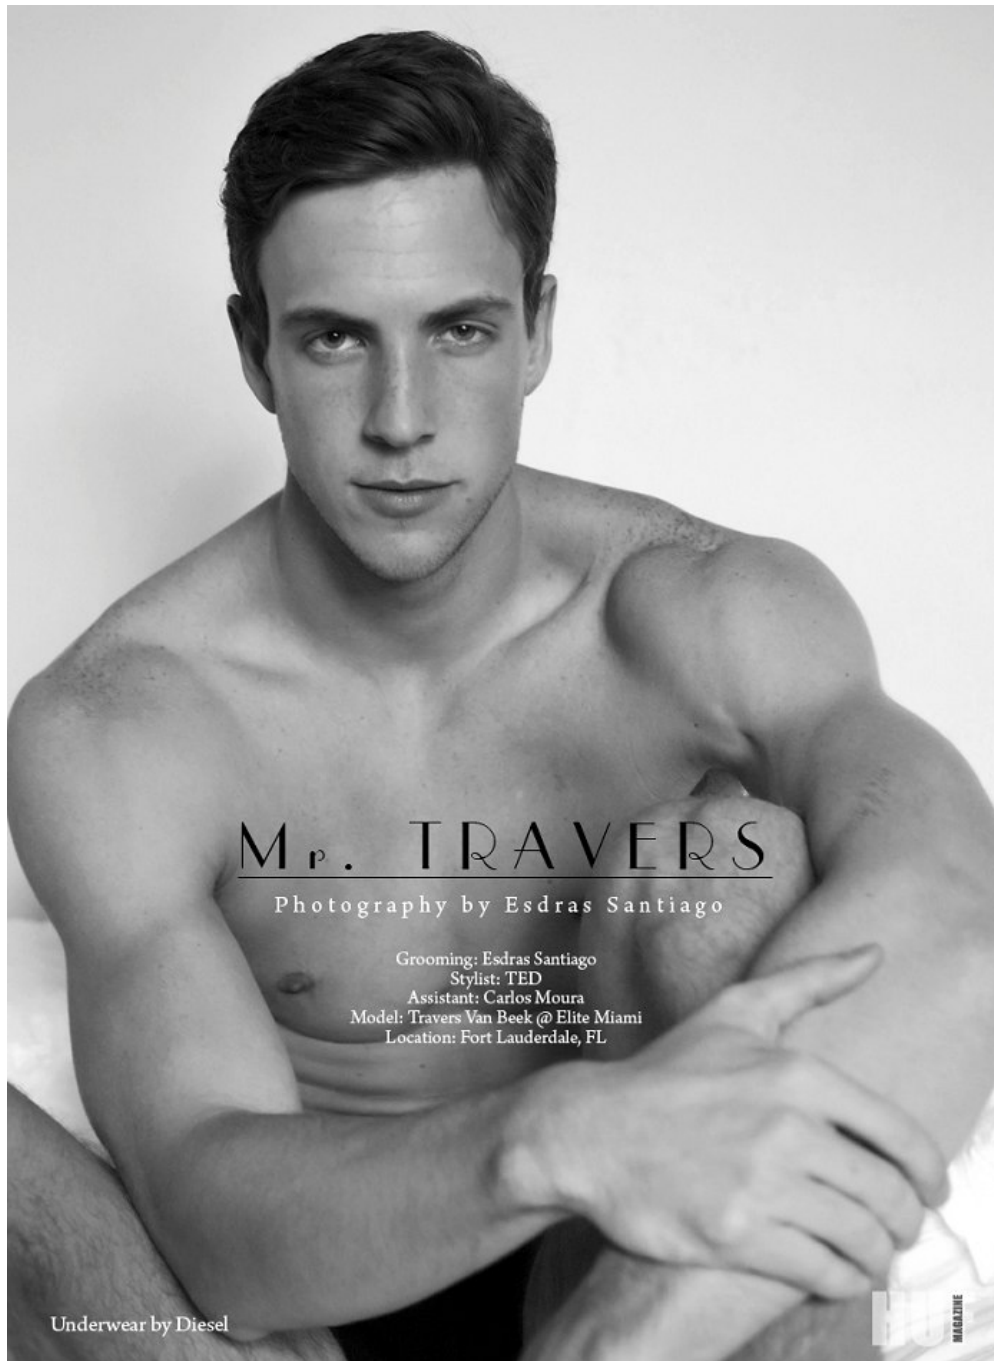

Travers Van Beek   Height 6'1.5" | 187cm   Suit 40" | 101cm R   Shirt 34" | 86cm   Waist 32" | 81cm
Inseam 32" | 81cm   Shoe 12 US | 46.5 EU   Hair Dark Blonde   Eyes Blue

CGM
CAROLINE GLEASON
MANAGEMENT