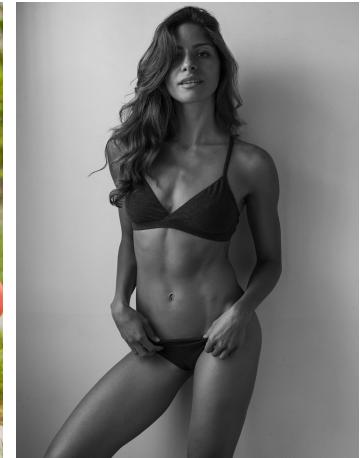

Johanna Sambucini    Height 5'7.5" | 171cm    Bust 34" | 86cm    Waist 26.5" | 67cm    Hips 35.5" | 90cm  
 Dress 2-4 US | 32-34 EU    Shoe 8 US | 39 EU    Hair Brown    Eyes Brown

Johanna Sambucini Height 5'7.5" | 171cm Bust 34" | 86cm Waist 26.5" | 67cm Hips 35.5" | 90cm  
Dress 2-4 US | 32-34 EU Shoe 8 US | 39 EU Hair Brown Eyes Brown

Johanna Sambucini Height 5'7.5" | 171cm Bust 34" | 86cm Waist 26.5" | 67cm Hips 35.5" | 90cm  
Dress 2-4 US | 32-34 EU Shoe 8 US | 39 EU Hair Brown Eyes Brown

**CGM**  
CAROLINE GLEASON  
MANAGEMENT

Johanna Sambucini Height 5'7.5" | 171cm Bust 34" | 86cm Waist 26.5" | 67cm Hips 35.5" | 90cm  
Dress 2-4 US | 32-34 EU Shoe 8 US | 39 EU Hair Brown Eyes Brown