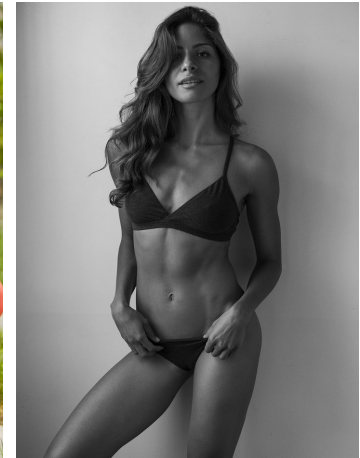

Johanna Sambucini Height 5'7.5" | 171cm Bust 34" | 86cm Waist 26.5" | 67cm Hips 35.5" | 90cm
 Dress 2-4 US | 32-34 EU Shoe 8 US | 39 EU Hair Brown Eyes Brown

Johanna Sambucini Height 5'7.5" | 171cm Bust 34" | 86cm Waist 26.5" | 67cm Hips 35.5" | 90cm
 Dress 2-4 US | 32-34 EU Shoe 8 US | 39 EU Hair Brown Eyes Brown