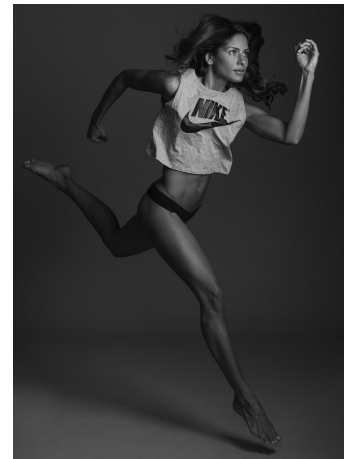

Johanna Sambucini Height 5'7.5" | 171cm Bust 34" | 86cm Waist 26.5" | 67cm Hips 35.5" | 90cm
 Dress 2-4 US | 32-34 EU Shoe 8 US | 39 EU Hair Brown Eyes Brown

Johanna Sambucini Height 5'7.5" | 171cm Bust 34" | 86cm Waist 26.5" | 67cm Hips 35.5" | 90cm
Dress 2-4 US | 32-34 EU Shoe 8 US | 39 EU Hair Brown Eyes Brown

Johanna Sambucini Height 5'7.5" | 171cm Bust 34" | 86cm Waist 26.5" | 67cm Hips 35.5" | 90cm
Dress 2-4 US | 32-34 EU Shoe 8 US | 39 EU Hair Brown Eyes Brown

CGM
CAROLINE GLEASON
MANAGEMENT

Johanna Sambucini Height 5'7.5" | 171cm Bust 34" | 86cm Waist 26.5" | 67cm Hips 35.5" | 90cm
Dress 2-4 US | 32-34 EU Shoe 8 US | 39 EU Hair Brown Eyes Brown