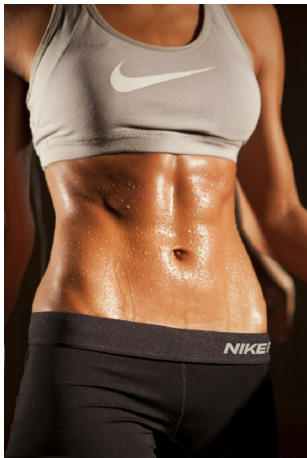

Johanna Sambucini Height 5'7.5" | 171cm Bust 34" | 86cm Waist 26.5" | 67cm Hips 35.5" | 90cm
 Dress 2-4 US | 32-34 EU Shoe 8 US | 39 EU Hair Brown Eyes Brown

Johanna Sambucini Height 5'7.5" | 171cm Bust 34" | 86cm Waist 26.5" | 67cm Hips 35.5" | 90cm
Dress 2-4 US | 32-34 EU Shoe 8 US | 39 EU Hair Brown Eyes Brown

Johanna Sambucini Height 5'7.5" | 171cm Bust 34" | 86cm Waist 26.5" | 67cm Hips 35.5" | 90cm
Dress 2-4 US | 32-34 EU Shoe 8 US | 39 EU Hair Brown Eyes Brown

CGM
CAROLINE GLEASON
MANAGEMENT

Johanna Sambucini Height 5'7.5" | 171cm Bust 34" | 86cm Waist 26.5" | 67cm Hips 35.5" | 90cm
Dress 2-4 US | 32-34 EU Shoe 8 US | 39 EU Hair Brown Eyes Brown