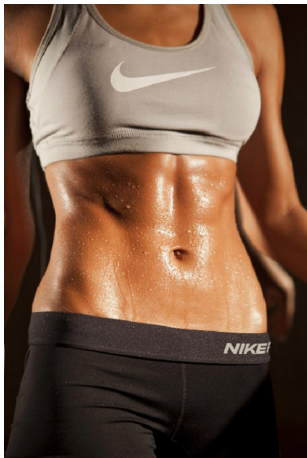

Johanna Sambucini    Height 5'7.5" | 171cm    Bust 34" | 86cm    Waist 26.5" | 67cm    Hips 35.5" | 90cm  
 Dress 2-4 US | 32-34 EU    Shoe 8 US | 39 EU    Hair Brown    Eyes Brown

Johanna Sambucini Height 5'7.5" | 171cm Bust 34" | 86cm Waist 26.5" | 67cm Hips 35.5" | 90cm  
Dress 2-4 US | 32-34 EU Shoe 8 US | 39 EU Hair Brown Eyes Brown

Johanna Sambucini Height 5'7.5" | 171cm Bust 34" | 86cm Waist 26.5" | 67cm Hips 35.5" | 90cm  
Dress 2-4 US | 32-34 EU Shoe 8 US | 39 EU Hair Brown Eyes Brown

**CGM**  
CAROLINE GLEASON  
MANAGEMENT

Johanna Sambucini Height 5'7.5" | 171cm Bust 34" | 86cm Waist 26.5" | 67cm Hips 35.5" | 90cm  
Dress 2-4 US | 32-34 EU Shoe 8 US | 39 EU Hair Brown Eyes Brown