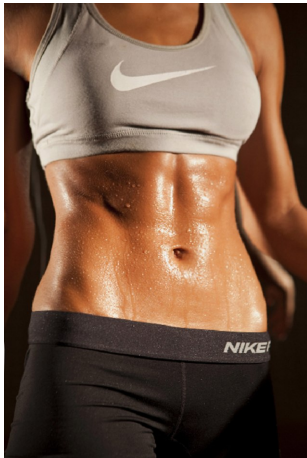

Johanna Sambucini Height 5'7.5" | 171cm Bust 34" | 86cm Waist 26.5" | 67cm Hips 35.5" | 90cm
 Dress 2-4 US | 32-34 EU Shoe 8 US | 39 EU Hair Brown Eyes Brown

Johanna Sambucini Height 5'7.5" | 171cm Bust 34" | 86cm Waist 26.5" | 67cm Hips 35.5" | 90cm
 Dress 2-4 US | 32-34 EU Shoe 8 US | 39 EU Hair Brown Eyes Brown