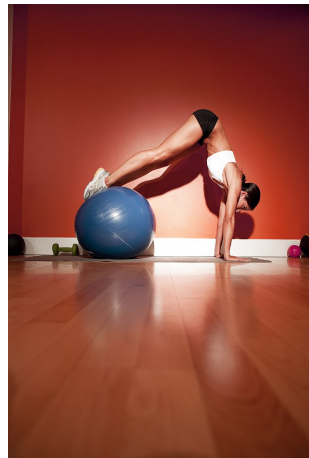

Johanna Sambucini    Height 5'7.5" | 171cm    Bust 34" | 86cm    Waist 26.5" | 67cm    Hips 35.5" | 90cm  
 Dress 2-4 US | 32-34 EU    Shoe 8 US | 39 EU    Hair Brown    Eyes Brown

Johanna Sambucini Height 5'7.5" | 171cm Bust 34" | 86cm Waist 26.5" | 67cm Hips 35.5" | 90cm  
Dress 2-4 US | 32-34 EU Shoe 8 US | 39 EU Hair Brown Eyes Brown

Johanna Sambucini Height 5'7.5" | 171cm Bust 34" | 86cm Waist 26.5" | 67cm Hips 35.5" | 90cm  
Dress 2-4 US | 32-34 EU Shoe 8 US | 39 EU Hair Brown Eyes Brown

**CGM**  
CAROLINE GLEASON  
MANAGEMENT

Johanna Sambucini Height 5'7.5" | 171cm Bust 34" | 86cm Waist 26.5" | 67cm Hips 35.5" | 90cm  
Dress 2-4 US | 32-34 EU Shoe 8 US | 39 EU Hair Brown Eyes Brown