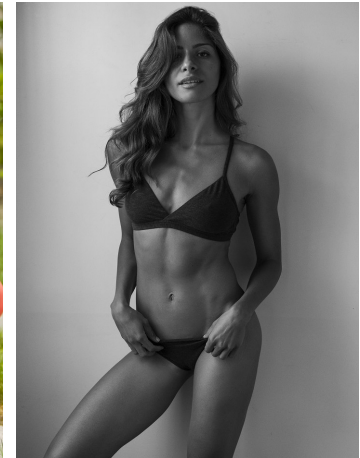

Johanna Sambucini Height 5'7.5" | 171cm Bust 34" | 86cm Waist 26.5" | 67cm Hips 35.5" | 90cm
 Dress 2-4 US | 32-34 EU Shoe 8 US | 39 EU Hair Brown Eyes Brown

Johanna Sambucini Height 5'7.5" | 171cm Bust 34" | 86cm Waist 26.5" | 67cm Hips 35.5" | 90cm
Dress 2-4 US | 32-34 EU Shoe 8 US | 39 EU Hair Brown Eyes Brown

Johanna Sambucini Height 5'7.5" | 171cm Bust 34" | 86cm Waist 26.5" | 67cm Hips 35.5" | 90cm
Dress 2-4 US | 32-34 EU Shoe 8 US | 39 EU Hair Brown Eyes Brown

CGM
CAROLINE GLEASON
MANAGEMENT

Johanna Sambucini Height 5'7.5" | 171cm Bust 34" | 86cm Waist 26.5" | 67cm Hips 35.5" | 90cm
Dress 2-4 US | 32-34 EU Shoe 8 US | 39 EU Hair Brown Eyes Brown