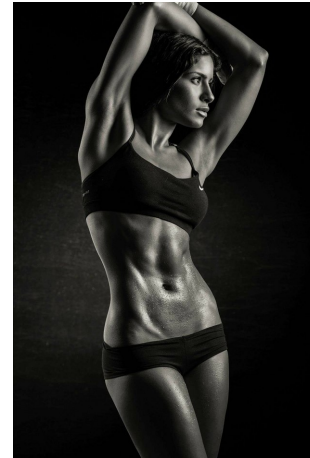

Johanna Sambucini    Height 5'7.5" | 171cm    Bust 34" | 86cm    Waist 26.5" | 67cm    Hips 35.5" | 90cm  
 Dress 2-4 US | 32-34 EU    Shoe 8 US | 39 EU    Hair Brown    Eyes Brown

Johanna Sambucini Height 5'7.5" | 171cm Bust 34" | 86cm Waist 26.5" | 67cm Hips 35.5" | 90cm  
Dress 2-4 US | 32-34 EU Shoe 8 US | 39 EU Hair Brown Eyes Brown

Johanna Sambucini Height 5'7.5" | 171cm Bust 34" | 86cm Waist 26.5" | 67cm Hips 35.5" | 90cm  
Dress 2-4 US | 32-34 EU Shoe 8 US | 39 EU Hair Brown Eyes Brown

**CGM**  
CAROLINE GLEASON  
MANAGEMENT

Johanna Sambucini Height 5'7.5" | 171cm Bust 34" | 86cm Waist 26.5" | 67cm Hips 35.5" | 90cm  
Dress 2-4 US | 32-34 EU Shoe 8 US | 39 EU Hair Brown Eyes Brown