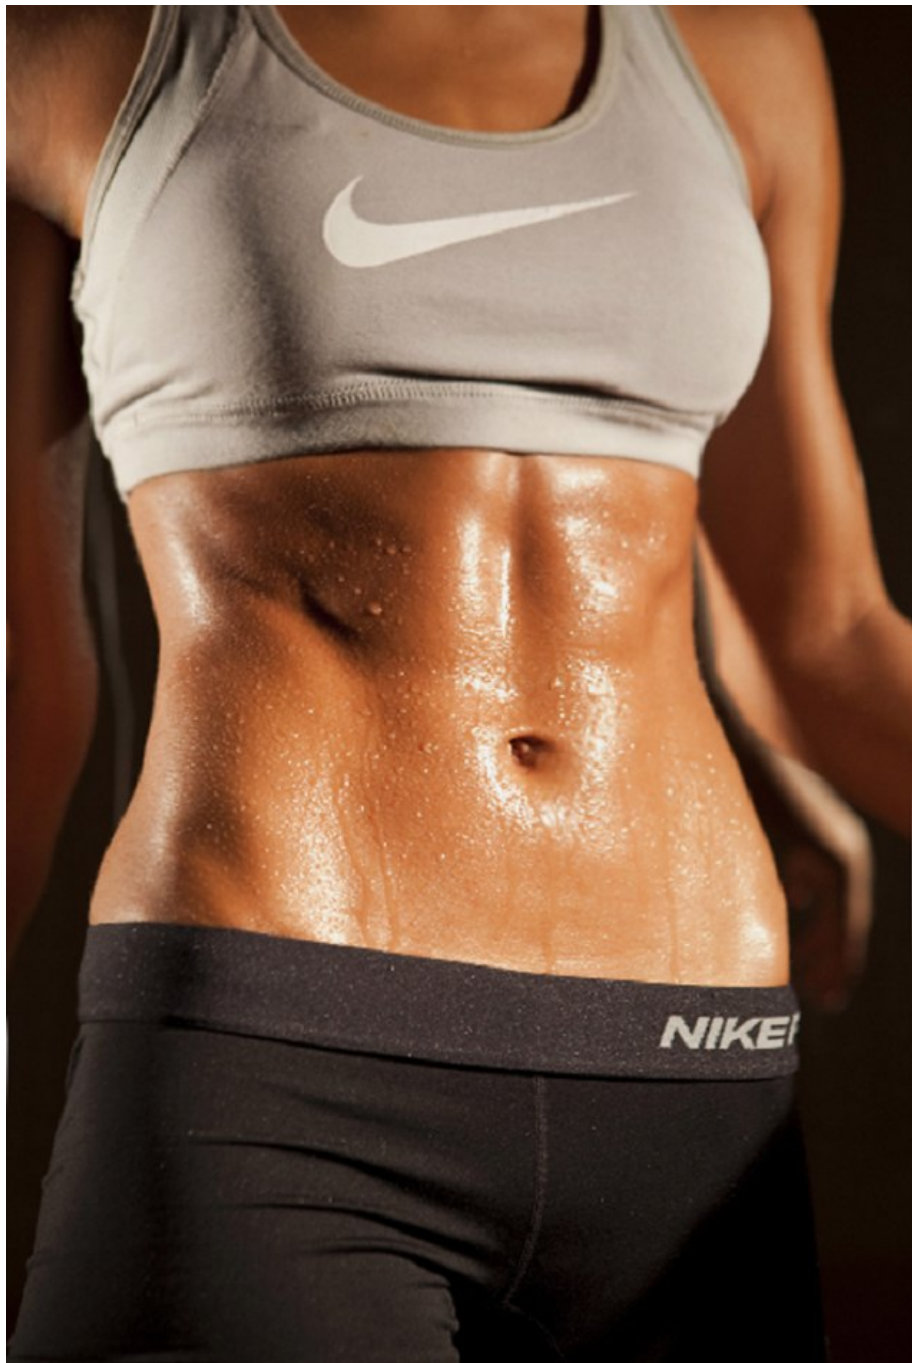

Johanna Sambucini Height 5'7.5" | 171cm Bust 34" | 86cm Waist 26.5" | 67cm Hips 35.5" | 90cm
Dress 2-4 US | 32-34 EU Shoe 8 US | 39 EU Hair Brown Eyes Brown