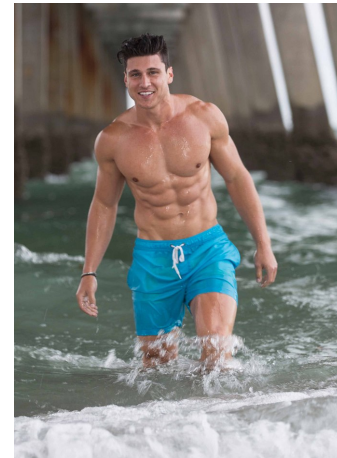

Connor Obrochta Height 6'0" | 183cm Suit 40" | 102cm R Shirt 33" | 84cm Waist 32" | 81cm
Inseam 32" | 81cm Shoe 10.5 US | 44.5 EU Hair Brown Eyes Hazel

Connor Obrochta Height 6'0" | 183cm Suit 40" | 102cm R Shirt 33" | 84cm Waist 32" | 81cm
Inseam 32" | 81cm Shoe 10.5 US | 44.5 EU Hair Brown Eyes Hazel