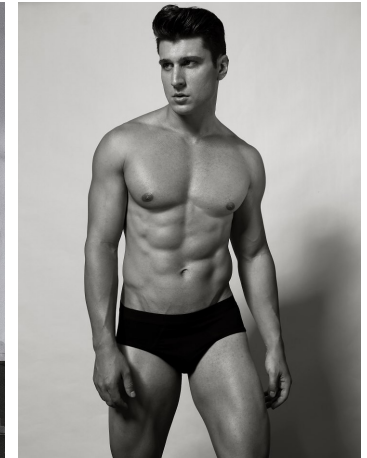

Connor Obrochta Height 6'0" | 183cm Suit 40" | 102cm R Shirt 33" | 84cm Waist 32" | 81cm
Inseam 32" | 81cm Shoe 10.5 US | 44.5 EU Hair Brown Eyes Hazel

Connor Obrochta Height 6'0" | 183cm Suit 40" | 102cm R Shirt 33" | 84cm Waist 32" | 81cm
Inseam 32" | 81cm Shoe 10.5 US | 44.5 EU Hair Brown Eyes Hazel