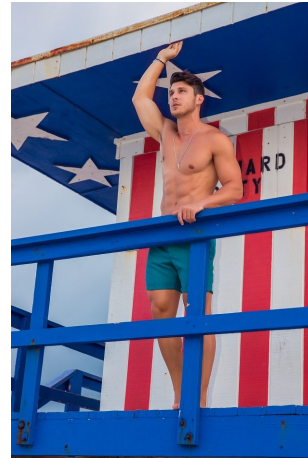

Connor Obrochta Height 6'0" | 183cm Suit 40" | 102cm R Shirt 33" | 84cm Waist 32" | 81cm
Inseam 32" | 81cm Shoe 10.5 US | 44.5 EU Hair Brown Eyes Hazel

Connor Obrochta Height 6'0" | 183cm Suit 40" | 102cm R Shirt 33" | 84cm Waist 32" | 81cm
Inseam 32" | 81cm Shoe 10.5 US | 44.5 EU Hair Brown Eyes Hazel