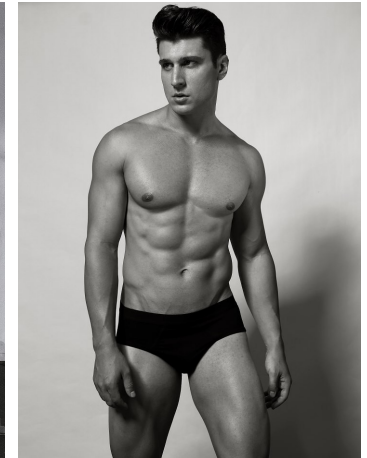

Connor Obrochta Height 6'0" | 183cm Suit 40" | 102cm R Shirt 33" | 84cm Waist 32" | 81cm  
Inseam 32" | 81cm Shoe 10.5 US | 44.5 EU Hair Brown Eyes Hazel

Connor Obrochta   Height 6'0" | 183cm   Suit 40" | 102cm R   Shirt 33" | 84cm   Waist 32" | 81cm  
Inseam 32" | 81cm   Shoe 10.5 US | 44.5 EU   Hair Brown   Eyes Hazel