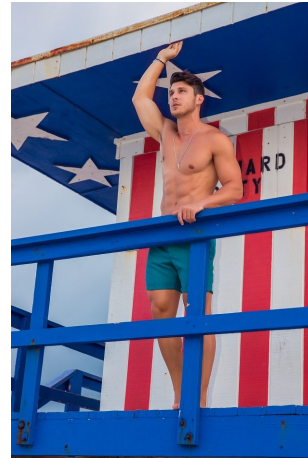

Connor Obrochta Height 6'0" | 183cm Suit 40" | 102cm R Shirt 33" | 84cm Waist 32" | 81cm  
Inseam 32" | 81cm Shoe 10.5 US | 44.5 EU Hair Brown Eyes Hazel

Connor Obrochta   Height 6'0" | 183cm   Suit 40" | 102cm R   Shirt 33" | 84cm   Waist 32" | 81cm  
Inseam 32" | 81cm   Shoe 10.5 US | 44.5 EU   Hair Brown   Eyes Hazel