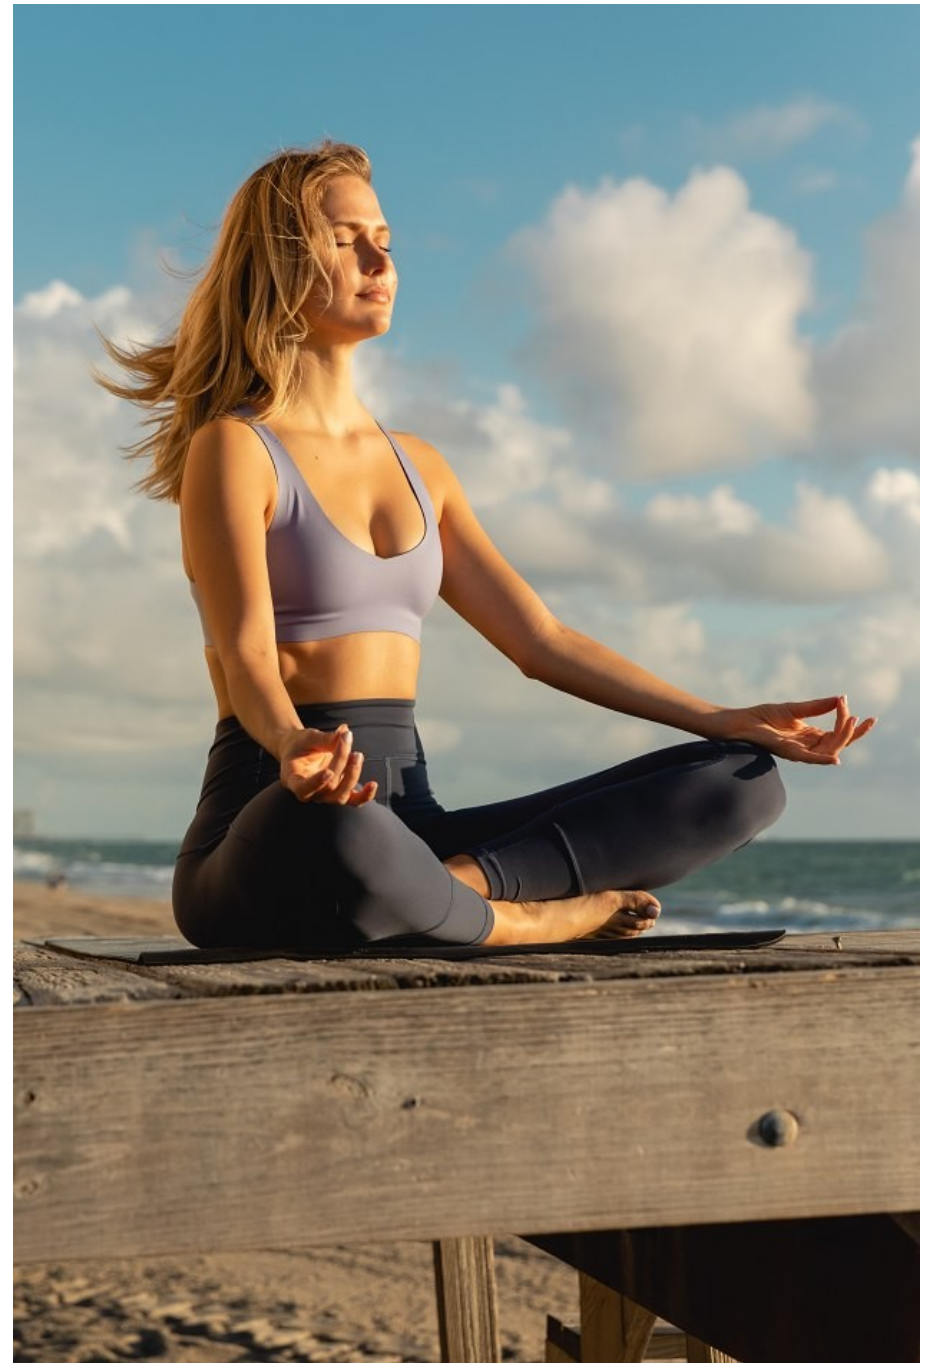

Marlaina Pate   Height 5'9" | 175cm   Bust 34" | 86cm   Waist 26" | 66cm   Hips 36" | 91cm
Dress 4 US | 34 EU   Shoe 7.5 US | 38.5 EU   Hair Blonde   Eyes Green

CGM
CAROLINE GLEASON
MANAGEMENT