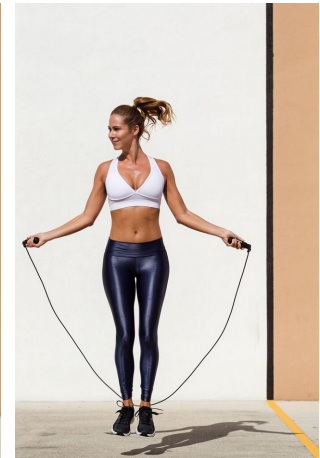

Naomi Grace Height 5'8" | 173cm Bust 34" | 86cm Waist 25" | 64cm Hips 36" | 91cm
 Dress 6-8 US | 36-38 EU Shoe 7.5 US | 38.5 EU Hair Light Brown Eyes Blue

Naomi Grace Height 5'8" | 173cm Bust 34" | 86cm Waist 25" | 64cm Hips 36" | 91cm
Dress 6-8 US | 36-38 EU Shoe 7.5 US | 38.5 EU Hair Light Brown Eyes Blue