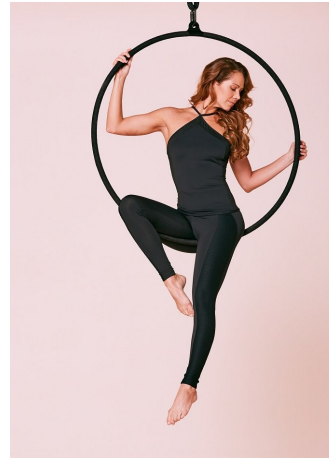

Naomi Grace Height 5'8" | 173cm Bust 34" | 86cm Waist 25" | 64cm Hips 36" | 91cm
 Dress 6-8 US | 36-38 EU Shoe 7.5 US | 38.5 EU Hair Light Brown Eyes Blue

Naomi Grace Height 5'8" | 173cm Bust 34" | 86cm Waist 25" | 64cm Hips 36" | 91cm
Dress 6-8 US | 36-38 EU Shoe 7.5 US | 38.5 EU Hair Light Brown Eyes Blue