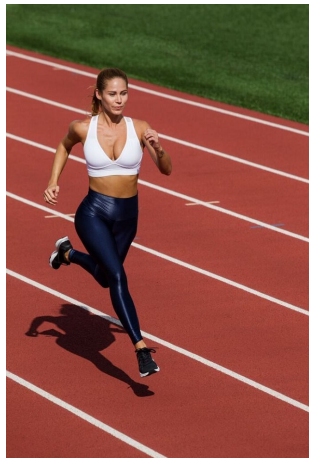

Naomi Grace Height 5'8" | 173cm Bust 34" | 86cm Waist 25" | 64cm Hips 36" | 91cm
 Dress 6-8 US | 36-38 EU Shoe 7.5 US | 38.5 EU Hair Light Brown Eyes Blue

Naomi Grace Height 5'8" | 173cm Bust 34" | 86cm Waist 25" | 64cm Hips 36" | 91cm
Dress 6-8 US | 36-38 EU Shoe 7.5 US | 38.5 EU Hair Light Brown Eyes Blue