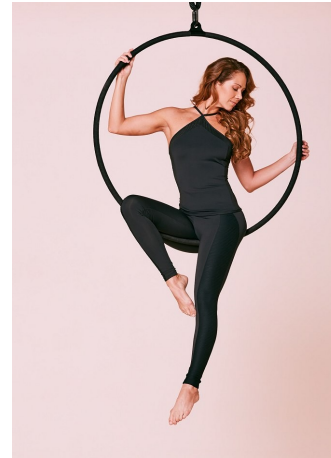

Naomi Grace Height 5'8" | 173cm Bust 34" | 86cm Waist 25" | 64cm Hips 36" | 91cm
 Dress 6-8 US | 36-38 EU Shoe 7.5 US | 38.5 EU Hair Light Brown Eyes Blue

Naomi Grace Height 5'8" | 173cm Bust 34" | 86cm Waist 25" | 64cm Hips 36" | 91cm
Dress 6-8 US | 36-38 EU Shoe 7.5 US | 38.5 EU Hair Light Brown Eyes Blue