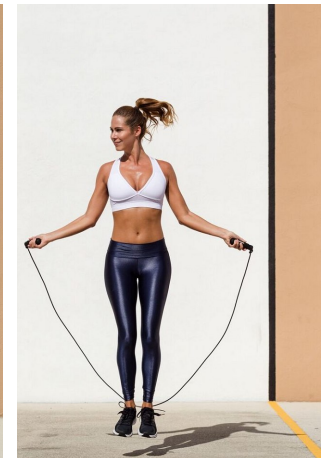

Naomi Grace Height 5'8" | 173cm Bust 34" | 86cm Waist 25" | 64cm Hips 36" | 91cm
 Dress 6-8 US | 36-38 EU Shoe 7.5 US | 38.5 EU Hair Light Brown Eyes Blue

Naomi Grace Height 5'8" | 173cm Bust 34" | 86cm Waist 25" | 64cm Hips 36" | 91cm
Dress 6-8 US | 36-38 EU Shoe 7.5 US | 38.5 EU Hair Light Brown Eyes Blue