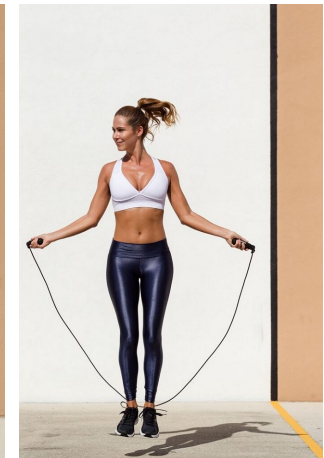

Naomi Grace    Height 5'8" | 173cm    Bust 34" | 86cm    Waist 25" | 64cm    Hips 36" | 91cm  
 Dress 6-8 US | 36-38 EU    Shoe 7.5 US | 38.5 EU    Hair Light Brown    Eyes Blue

Naomi Grace Height 5'8" | 173cm Bust 34" | 86cm Waist 25" | 64cm Hips 36" | 91cm  
Dress 6-8 US | 36-38 EU Shoe 7.5 US | 38.5 EU Hair Light Brown Eyes Blue