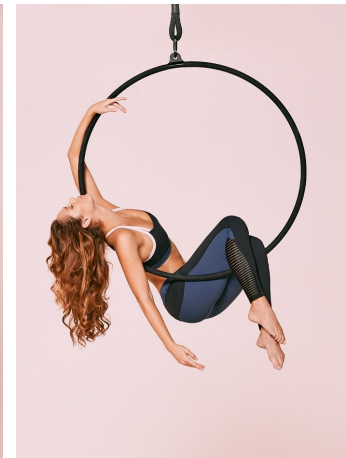

Naomi Grace    Height 5'8" | 173cm    Bust 34" | 86cm    Waist 25" | 64cm    Hips 36" | 91cm  
 Dress 6-8 US | 36-38 EU    Shoe 7.5 US | 38.5 EU    Hair Light Brown    Eyes Blue

Naomi Grace Height 5'8" | 173cm Bust 34" | 86cm Waist 25" | 64cm Hips 36" | 91cm  
Dress 6-8 US | 36-38 EU Shoe 7.5 US | 38.5 EU Hair Light Brown Eyes Blue