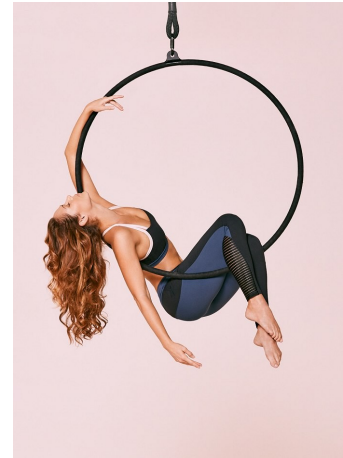

Naomi Grace Height 5'8" | 173cm Bust 34" | 86cm Waist 25" | 64cm Hips 36" | 91cm
 Dress 6-8 US | 36-38 EU Shoe 7.5 US | 38.5 EU Hair Light Brown Eyes Blue

Naomi Grace Height 5'8" | 173cm Bust 34" | 86cm Waist 25" | 64cm Hips 36" | 91cm
Dress 6-8 US | 36-38 EU Shoe 7.5 US | 38.5 EU Hair Light Brown Eyes Blue