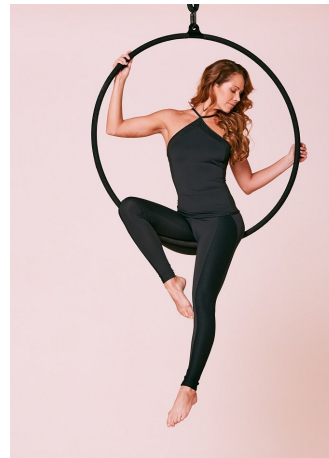

Naomi Grace Height 5'8" | 173cm Bust 34" | 86cm Waist 25" | 64cm Hips 36" | 91cm
 Dress 6-8 US | 36-38 EU Shoe 7.5 US | 38.5 EU Hair Light Brown Eyes Blue

Naomi Grace Height 5'8" | 173cm Bust 34" | 86cm Waist 25" | 64cm Hips 36" | 91cm
Dress 6-8 US | 36-38 EU Shoe 7.5 US | 38.5 EU Hair Light Brown Eyes Blue