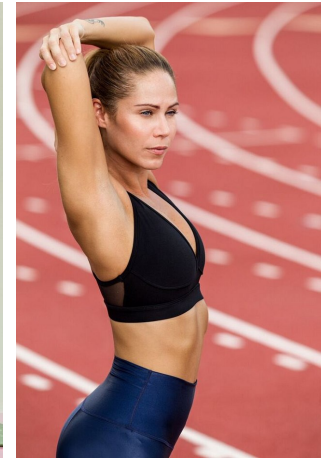

Naomi Grace Height 5'8" | 173cm Bust 34" | 86cm Waist 25" | 64cm Hips 36" | 91cm
 Dress 6-8 US | 36-38 EU Shoe 7.5 US | 38.5 EU Hair Light Brown Eyes Blue

Naomi Grace Height 5'8" | 173cm Bust 34" | 86cm Waist 25" | 64cm Hips 36" | 91cm
Dress 6-8 US | 36-38 EU Shoe 7.5 US | 38.5 EU Hair Light Brown Eyes Blue