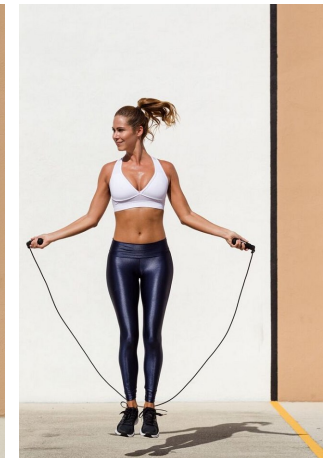

Naomi Grace Height 5'8" | 173cm Bust 34" | 86cm Waist 25" | 64cm Hips 36" | 91cm
 Dress 6-8 US | 36-38 EU Shoe 7.5 US | 38.5 EU Hair Light Brown Eyes Blue

Naomi Grace Height 5'8" | 173cm Bust 34" | 86cm Waist 25" | 64cm Hips 36" | 91cm
Dress 6-8 US | 36-38 EU Shoe 7.5 US | 38.5 EU Hair Light Brown Eyes Blue