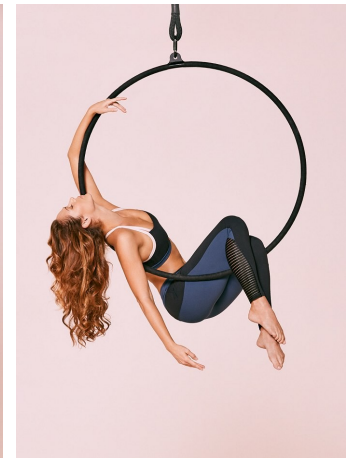

Naomi Grace Height 5'8" | 173cm Bust 34" | 86cm Waist 25" | 64cm Hips 36" | 91cm
 Dress 6-8 US | 36-38 EU Shoe 7.5 US | 38.5 EU Hair Light Brown Eyes Blue

Naomi Grace Height 5'8" | 173cm Bust 34" | 86cm Waist 25" | 64cm Hips 36" | 91cm
Dress 6-8 US | 36-38 EU Shoe 7.5 US | 38.5 EU Hair Light Brown Eyes Blue