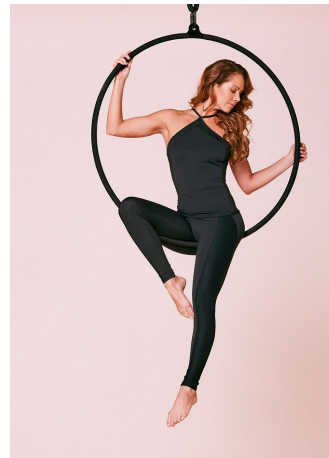

Naomi Grace    Height 5'8" | 173cm    Bust 34" | 86cm    Waist 25" | 64cm    Hips 36" | 91cm  
 Dress 6-8 US | 36-38 EU    Shoe 7.5 US | 38.5 EU    Hair Light Brown    Eyes Blue

Naomi Grace Height 5'8" | 173cm Bust 34" | 86cm Waist 25" | 64cm Hips 36" | 91cm  
Dress 6-8 US | 36-38 EU Shoe 7.5 US | 38.5 EU Hair Light Brown Eyes Blue