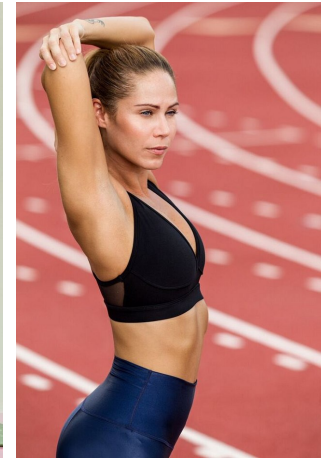

Naomi Grace    Height 5'8" | 173cm    Bust 34" | 86cm    Waist 25" | 64cm    Hips 36" | 91cm  
 Dress 6-8 US | 36-38 EU    Shoe 7.5 US | 38.5 EU    Hair Light Brown    Eyes Blue

Naomi Grace Height 5'8" | 173cm Bust 34" | 86cm Waist 25" | 64cm Hips 36" | 91cm  
Dress 6-8 US | 36-38 EU Shoe 7.5 US | 38.5 EU Hair Light Brown Eyes Blue