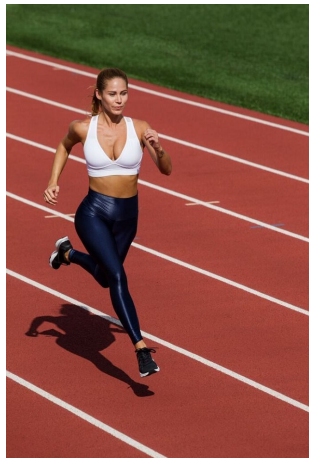

Naomi Grace    Height 5'8" | 173cm    Bust 34" | 86cm    Waist 25" | 64cm    Hips 36" | 91cm  
 Dress 6-8 US | 36-38 EU    Shoe 7.5 US | 38.5 EU    Hair Light Brown    Eyes Blue

Naomi Grace Height 5'8" | 173cm Bust 34" | 86cm Waist 25" | 64cm Hips 36" | 91cm  
Dress 6-8 US | 36-38 EU Shoe 7.5 US | 38.5 EU Hair Light Brown Eyes Blue