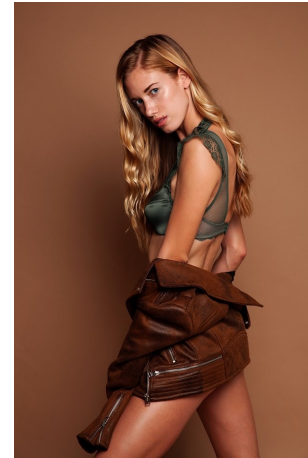

Lara Carter Height 5'9" | 175cm Bust 34" | 86cm Waist 23" | 58cm Hips 34" | 86cm
Dress 2 US | 32 EU Shoe 8.5 US | 39.5 EU Hair Blonde Eyes Blue

Lara Carter Height 5'9" | 175cm Bust 34" | 86cm Waist 23" | 58cm Hips 34" | 86cm
Dress 2 US | 32 EU Shoe 8.5 US | 39.5 EU Hair Blonde Eyes Blue

CGM
CAROLINE GLEASON
MANAGEMENT

Lara Carter Height 5'9" | 175cm Bust 34" | 86cm Waist 23" | 58cm Hips 34" | 86cm
 Dress 2 US | 32 EU Shoe 8.5 US | 39.5 EU Hair Blonde Eyes Blue

Lara Carter Height 5'9" | 175cm Bust 34" | 86cm Waist 23" | 58cm Hips 34" | 86cm
Dress 2 US | 32 EU Shoe 8.5 US | 39.5 EU Hair Blonde Eyes Blue

Lara Carter Height 5'9" | 175cm Bust 34" | 86cm Waist 23" | 58cm Hips 34" | 86cm
Dress 2 US | 32 EU Shoe 8.5 US | 39.5 EU Hair Blonde Eyes Blue

CGM
CAROLINE GLEASON
MANAGEMENT