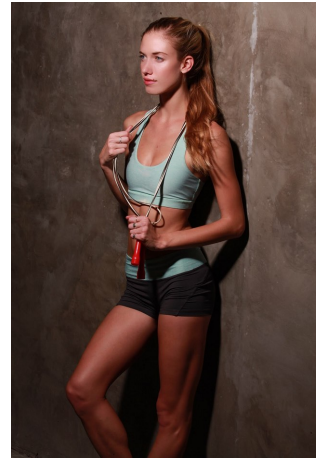

Lara Carter Height 5'9" | 175cm Bust 34" | 86cm Waist 23" | 58cm Hips 34" | 86cm
Dress 2 US | 32 EU Shoe 8.5 US | 39.5 EU Hair Blonde Eyes Blue

Lara Carter Height 5'9" | 175cm Bust 34" | 86cm Waist 23" | 58cm Hips 34" | 86cm
Dress 2 US | 32 EU Shoe 8.5 US | 39.5 EU Hair Blonde Eyes Blue

CGM
CAROLINE GLEASON
MANAGEMENT

Lara Carter Height 5'9" | 175cm Bust 34" | 86cm Waist 23" | 58cm Hips 34" | 86cm
 Dress 2 US | 32 EU Shoe 8.5 US | 39.5 EU Hair Blonde Eyes Blue

Lara Carter Height 5'9" | 175cm Bust 34" | 86cm Waist 23" | 58cm Hips 34" | 86cm
Dress 2 US | 32 EU Shoe 8.5 US | 39.5 EU Hair Blonde Eyes Blue

Lara Carter Height 5'9" | 175cm Bust 34" | 86cm Waist 23" | 58cm Hips 34" | 86cm
Dress 2 US | 32 EU Shoe 8.5 US | 39.5 EU Hair Blonde Eyes Blue

CGM
CAROLINE GLEASON
MANAGEMENT