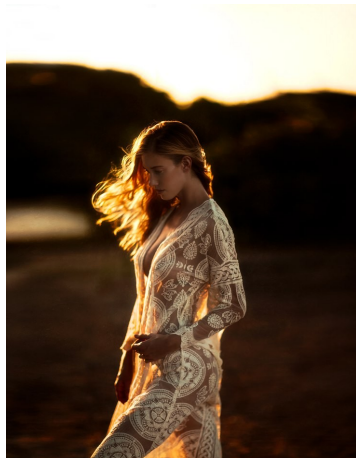

Lara Carter Height 5'9" | 175cm Bust 34" | 86cm Waist 23" | 58cm Hips 34" | 86cm
Dress 2 US | 32 EU Shoe 8.5 US | 39.5 EU Hair Blonde Eyes Blue

Lara Carter Height 5'9" | 175cm Bust 34" | 86cm Waist 23" | 58cm Hips 34" | 86cm
Dress 2 US | 32 EU Shoe 8.5 US | 39.5 EU Hair Blonde Eyes Blue

CGM
CAROLINE GLEASON
MANAGEMENT

Lara Carter Height 5'9" | 175cm Bust 34" | 86cm Waist 23" | 58cm Hips 34" | 86cm
 Dress 2 US | 32 EU Shoe 8.5 US | 39.5 EU Hair Blonde Eyes Blue

Lara Carter Height 5'9" | 175cm Bust 34" | 86cm Waist 23" | 58cm Hips 34" | 86cm
Dress 2 US | 32 EU Shoe 8.5 US | 39.5 EU Hair Blonde Eyes Blue