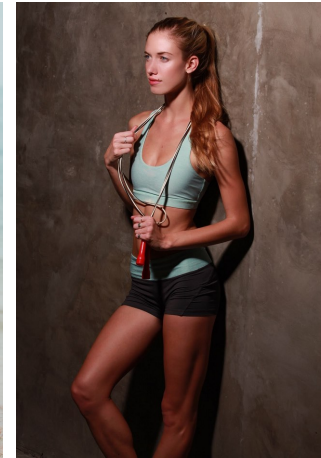

Lara Carter Height 5'9" | 175cm Bust 34" | 86cm Waist 23" | 58cm Hips 34" | 86cm
 Dress 2 US | 32 EU Shoe 8.5 US | 39.5 EU Hair Blonde Eyes Blue

Lara Carter Height 5'9" | 175cm Bust 34" | 86cm Waist 23" | 58cm Hips 34" | 86cm
Dress 2 US | 32 EU Shoe 8.5 US | 39.5 EU Hair Blonde Eyes Blue

Lara Carter Height 5'9" | 175cm Bust 34" | 86cm Waist 23" | 58cm Hips 34" | 86cm
Dress 2 US | 32 EU Shoe 8.5 US | 39.5 EU Hair Blonde Eyes Blue

CGM
CAROLINE GLEASON
MANAGEMENT