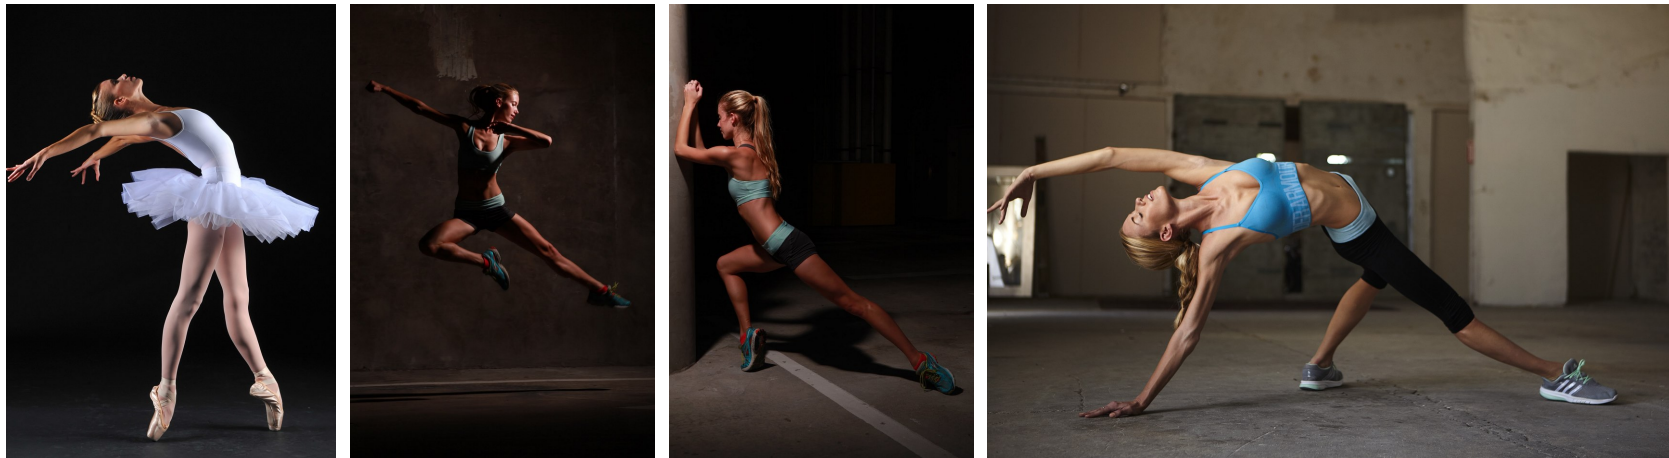

Lara Carter Height 5'9" | 175cm Bust 34" | 86cm Waist 23" | 58cm Hips 34" | 86cm
Dress 2 US | 32 EU Shoe 8.5 US | 39.5 EU Hair Blonde Eyes Blue

Lara Carter Height 5'9" | 175cm Bust 34" | 86cm Waist 23" | 58cm Hips 34" | 86cm
Dress 2 US | 32 EU Shoe 8.5 US | 39.5 EU Hair Blonde Eyes Blue

CGM
CAROLINE GLEASON
MANAGEMENT

Lara Carter Height 5'9" | 175cm Bust 34" | 86cm Waist 23" | 58cm Hips 34" | 86cm
 Dress 2 US | 32 EU Shoe 8.5 US | 39.5 EU Hair Blonde Eyes Blue

Lara Carter Height 5'9" | 175cm Bust 34" | 86cm Waist 23" | 58cm Hips 34" | 86cm
Dress 2 US | 32 EU Shoe 8.5 US | 39.5 EU Hair Blonde Eyes Blue

Lara Carter Height 5'9" | 175cm Bust 34" | 86cm Waist 23" | 58cm Hips 34" | 86cm
Dress 2 US | 32 EU Shoe 8.5 US | 39.5 EU Hair Blonde Eyes Blue

CGM
CAROLINE GLEASON
MANAGEMENT