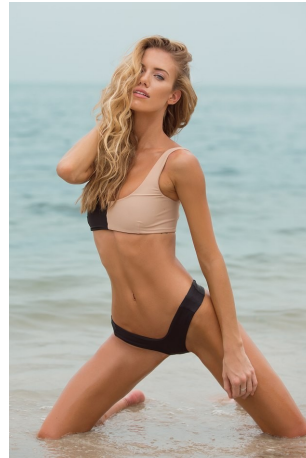

Lara Carter Height 5'9" | 175cm Bust 34" | 86cm Waist 23" | 58cm Hips 34" | 86cm
Dress 2 US | 32 EU Shoe 8.5 US | 39.5 EU Hair Blonde Eyes Blue

Lara Carter Height 5'9" | 175cm Bust 34" | 86cm Waist 23" | 58cm Hips 34" | 86cm
Dress 2 US | 32 EU Shoe 8.5 US | 39.5 EU Hair Blonde Eyes Blue

CGM
CAROLINE GLEASON
MANAGEMENT

Lara Carter Height 5'9" | 175cm Bust 34" | 86cm Waist 23" | 58cm Hips 34" | 86cm
 Dress 2 US | 32 EU Shoe 8.5 US | 39.5 EU Hair Blonde Eyes Blue

Lara Carter Height 5'9" | 175cm Bust 34" | 86cm Waist 23" | 58cm Hips 34" | 86cm
Dress 2 US | 32 EU Shoe 8.5 US | 39.5 EU Hair Blonde Eyes Blue

Lara Carter Height 5'9" | 175cm Bust 34" | 86cm Waist 23" | 58cm Hips 34" | 86cm
Dress 2 US | 32 EU Shoe 8.5 US | 39.5 EU Hair Blonde Eyes Blue

CGM
CAROLINE GLEASON
MANAGEMENT