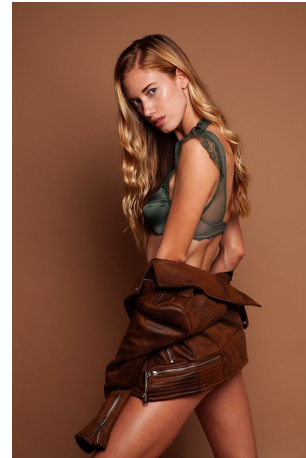

Lara Carter Height 5'9" | 175cm Bust 34" | 86cm Waist 23" | 58cm Hips 34" | 86cm
 Dress 2 US | 32 EU Shoe 8.5 US | 39.5 EU Hair Blonde Eyes Blue

Lara Carter Height 5'9" | 175cm Bust 34" | 86cm Waist 23" | 58cm Hips 34" | 86cm
Dress 2 US | 32 EU Shoe 8.5 US | 39.5 EU Hair Blonde Eyes Blue

Lara Carter Height 5'9" | 175cm Bust 34" | 86cm Waist 23" | 58cm Hips 34" | 86cm
Dress 2 US | 32 EU Shoe 8.5 US | 39.5 EU Hair Blonde Eyes Blue

CGM
CAROLINE GLEASON
MANAGEMENT