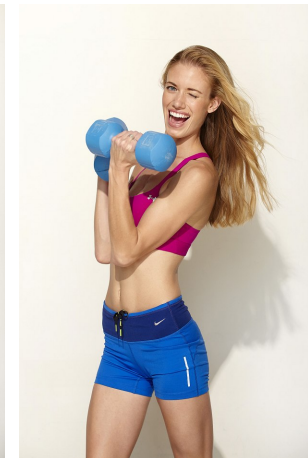

Lara Carter Height 5'9" | 175cm Bust 34" | 86cm Waist 23" | 58cm Hips 34" | 86cm
Dress 2 US | 32 EU Shoe 8.5 US | 39.5 EU Hair Blonde Eyes Blue

Lara Carter Height 5'9" | 175cm Bust 34" | 86cm Waist 23" | 58cm Hips 34" | 86cm
Dress 2 US | 32 EU Shoe 8.5 US | 39.5 EU Hair Blonde Eyes Blue

CGM
CAROLINE GLEASON
MANAGEMENT

Lara Carter Height 5'9" | 175cm Bust 34" | 86cm Waist 23" | 58cm Hips 34" | 86cm
 Dress 2 US | 32 EU Shoe 8.5 US | 39.5 EU Hair Blonde Eyes Blue

Lara Carter Height 5'9" | 175cm Bust 34" | 86cm Waist 23" | 58cm Hips 34" | 86cm
Dress 2 US | 32 EU Shoe 8.5 US | 39.5 EU Hair Blonde Eyes Blue

Lara Carter Height 5'9" | 175cm Bust 34" | 86cm Waist 23" | 58cm Hips 34" | 86cm
Dress 2 US | 32 EU Shoe 8.5 US | 39.5 EU Hair Blonde Eyes Blue

CGM
CAROLINE GLEASON
MANAGEMENT