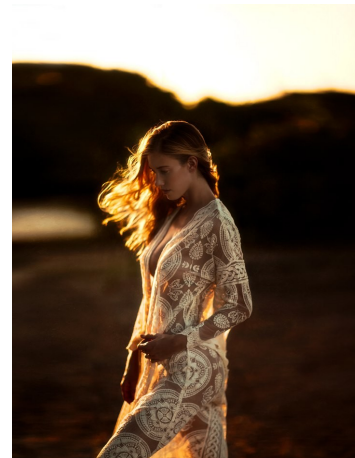

Lara Carter Height 5'9" | 175cm Bust 34" | 86cm Waist 23" | 58cm Hips 34" | 86cm
 Dress 2 US | 32 EU Shoe 8.5 US | 39.5 EU Hair Blonde Eyes Blue

Lara Carter Height 5'9" | 175cm Bust 34" | 86cm Waist 23" | 58cm Hips 34" | 86cm
Dress 2 US | 32 EU Shoe 8.5 US | 39.5 EU Hair Blonde Eyes Blue