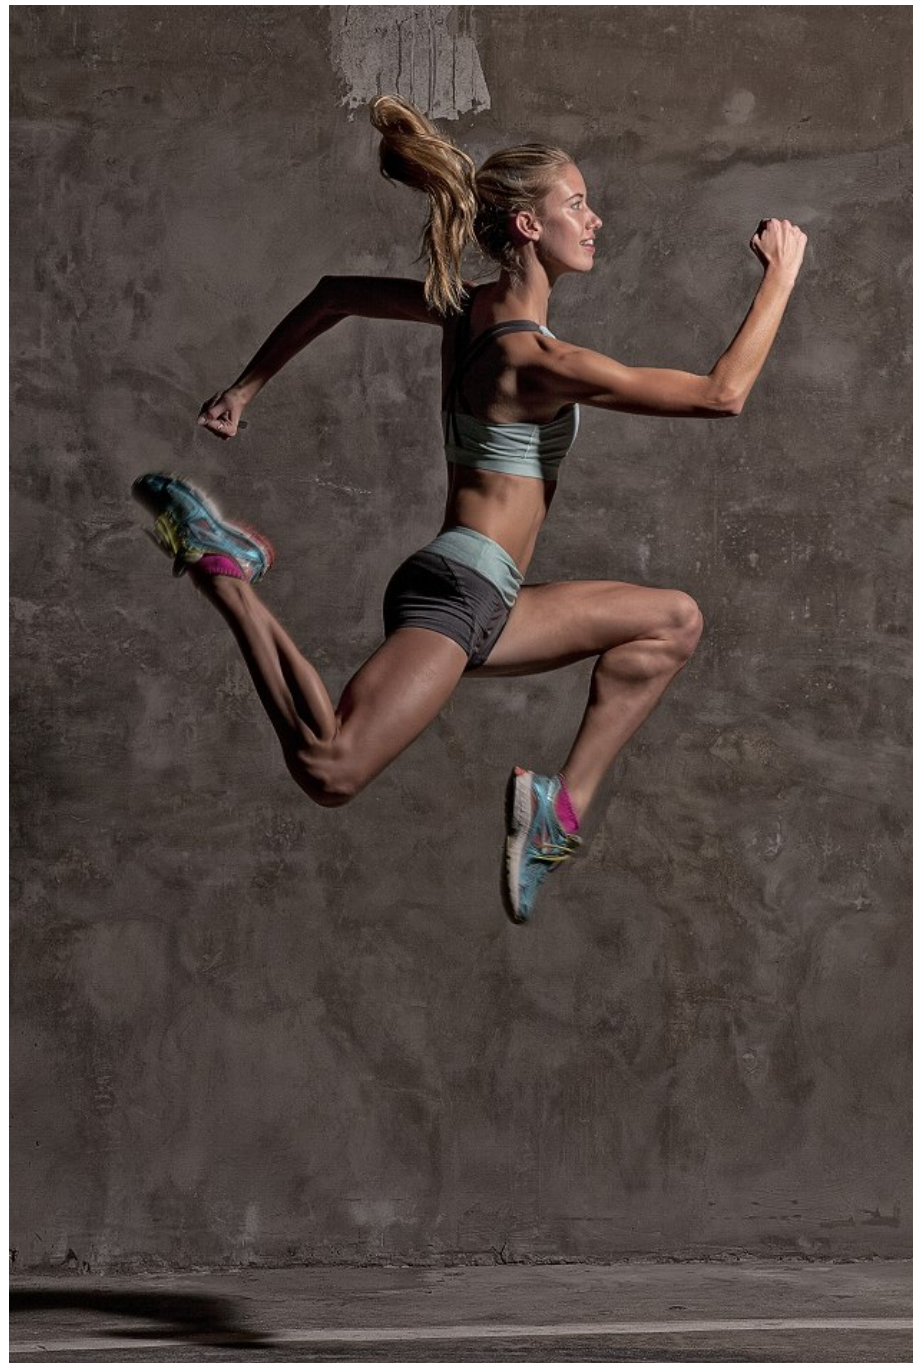

Lara Carter Height 5'9" | 175cm Bust 34" | 86cm Waist 23" | 58cm Hips 34" | 86cm
Dress 2 US | 32 EU Shoe 8.5 US | 39.5 EU Hair Blonde Eyes Blue