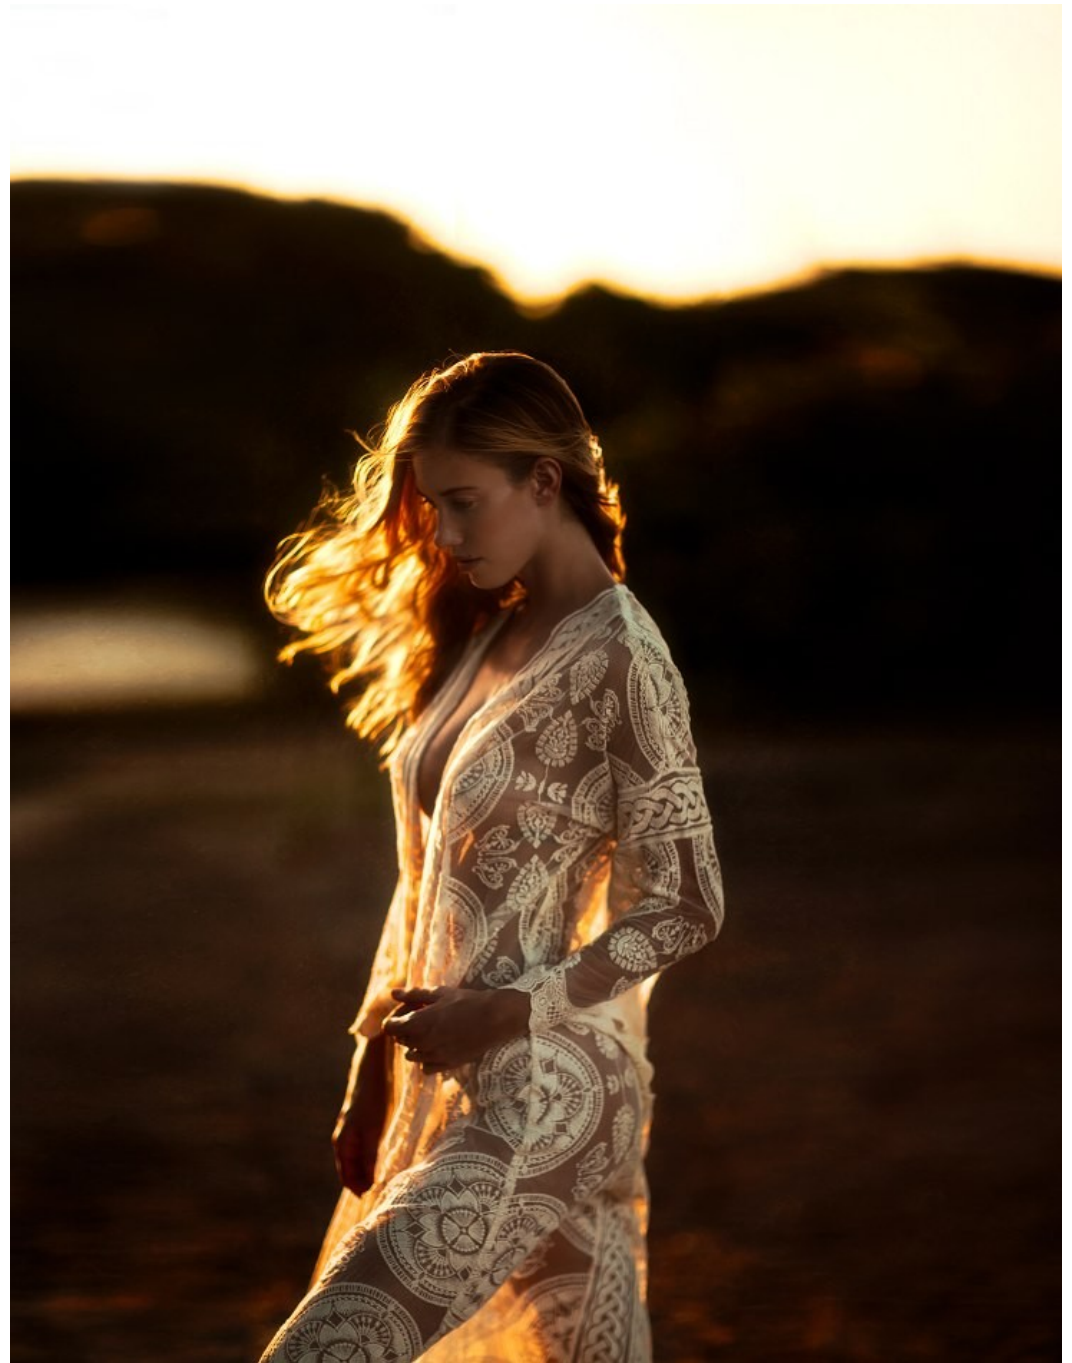

Lara Carter   Height 5'9" | 175cm   Bust 34" | 86cm   Waist 23" | 58cm   Hips 34" | 86cm
Dress 2 US | 32 EU   Shoe 8.5 US | 39.5 EU   Hair Blonde   Eyes Blue

CGM
CAROLINE GLEASON
MANAGEMENT