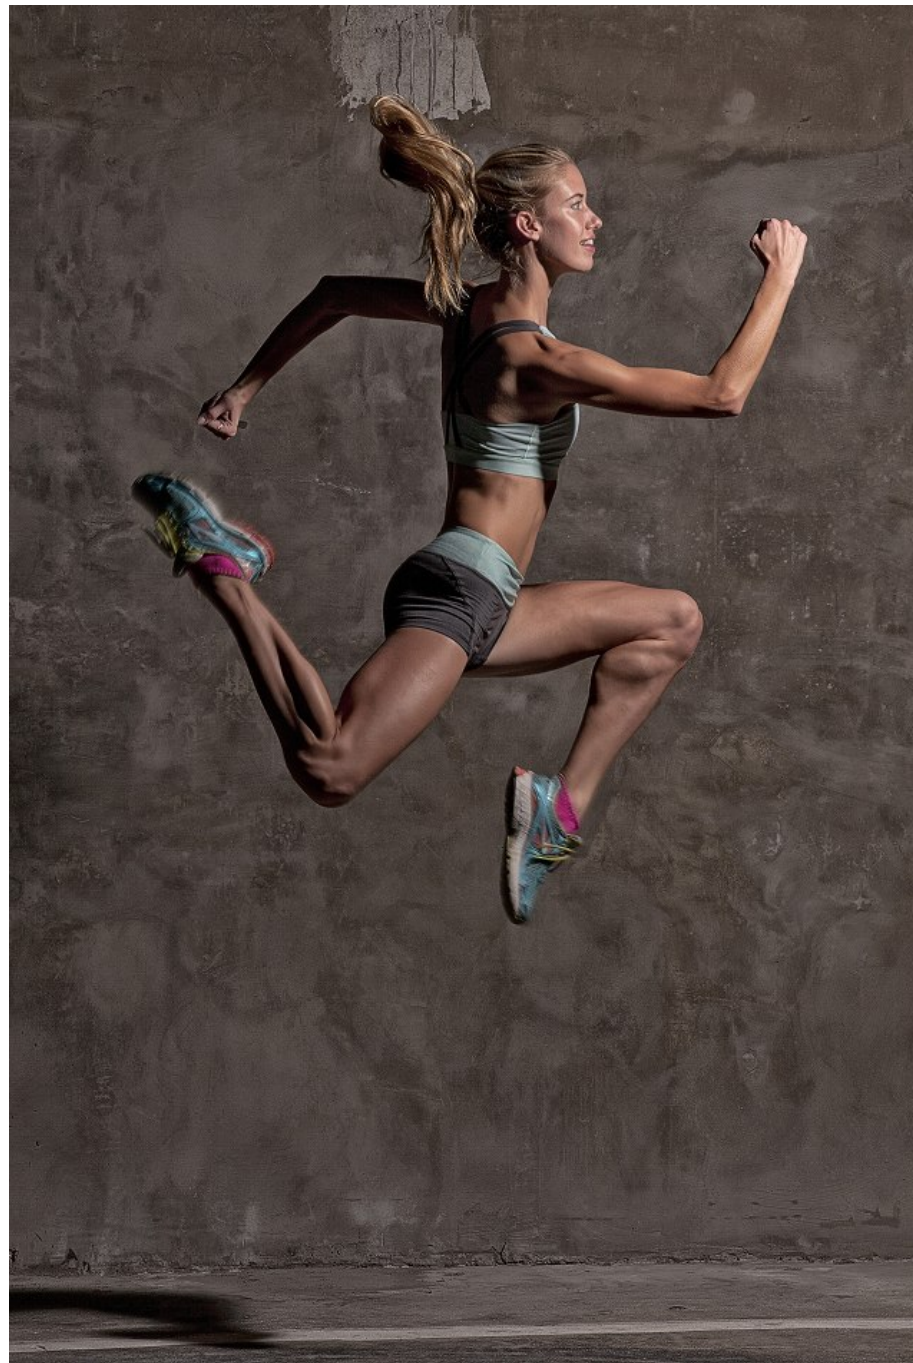

Lara Carter   Height 5'9" | 175cm   Bust 34" | 86cm   Waist 23" | 58cm   Hips 34" | 86cm
Dress 2 US | 32 EU   Shoe 8.5 US | 39.5 EU   Hair Blonde   Eyes Blue