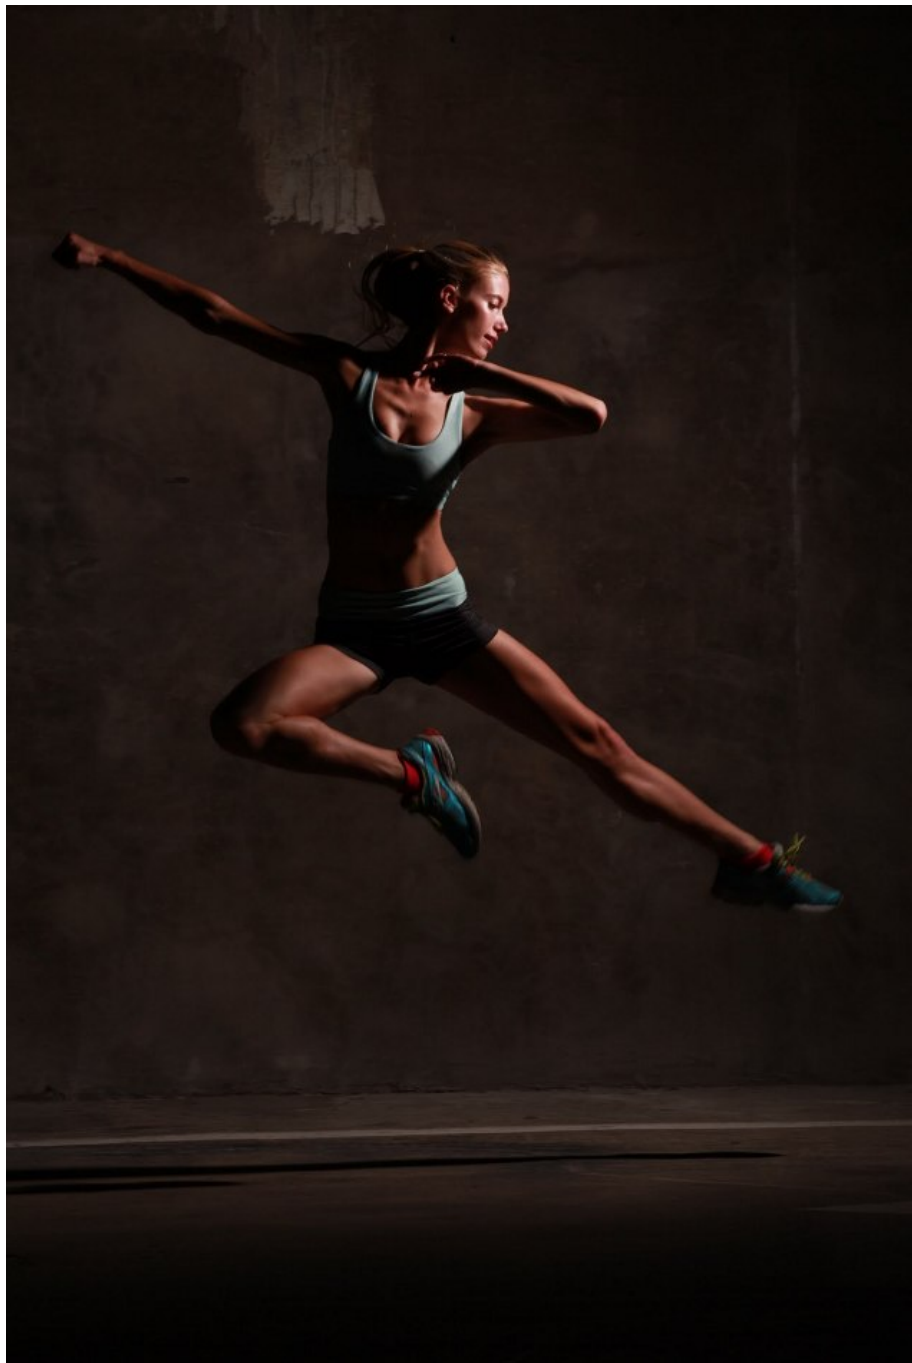

Lara Carter   Height 5'9" | 175cm   Bust 34" | 86cm   Waist 23" | 58cm   Hips 34" | 86cm
Dress 2 US | 32 EU   Shoe 8.5 US | 39.5 EU   Hair Blonde   Eyes Blue

Lara Carter   Height 5'9" | 175cm   Bust 34" | 86cm   Waist 23" | 58cm   Hips 34" | 86cm
Dress 2 US | 32 EU   Shoe 8.5 US | 39.5 EU   Hair Blonde   Eyes Blue