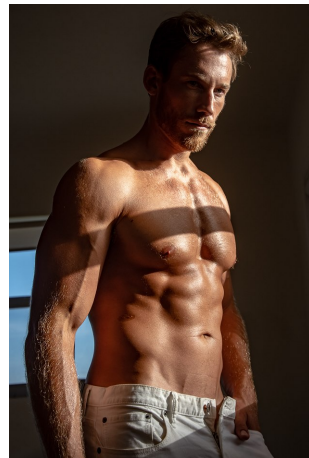

Calum Winsor Height 6'3.5" | 192cm Suit 42" | 107cm R Shirt 34" | 86cm Waist 34" | 86cm  
Inseam 34" | 86cm Shoe 12.5 US | 47.5 EU Hair Blonde Eyes Blue

Calum Winsor Height 6'3.5" | 192cm Suit 42" | 107cm R Shirt 34" | 86cm Waist 34" | 86cm  
Inseam 34" | 86cm Shoe 12.5 US | 47.5 EU Hair Blonde Eyes Blue

Calum Winsor Height 6'3.5" | 192cm Suit 42" | 107cm R Shirt 34" | 86cm Waist 34" | 86cm  
Inseam 34" | 86cm Shoe 12.5 US | 47.5 EU Hair Blonde Eyes Blue

**CGM**  
CAROLINE GLEASON  
MANAGEMENT

Calum Winsor Height 6'3.5" | 192cm Suit 42" | 107cm R Shirt 34" | 86cm Waist 34" | 86cm  
Inseam 34" | 86cm Shoe 12.5 US | 47.5 EU Hair Blonde Eyes Blue

Calum Winsor   Height 6'3.5" | 192cm   Suit 42" | 107cm R   Shirt 34" | 86cm   Waist 34" | 86cm  
Inseam 34" | 86cm   Shoe 12.5 US | 47.5 EU   Hair Blonde   Eyes Blue