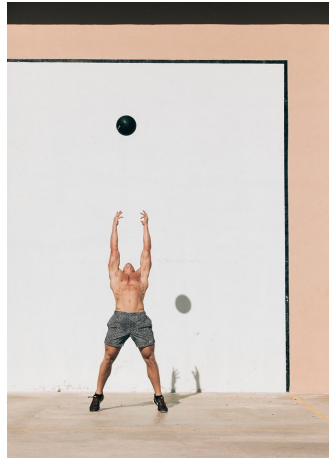

Calum Winsor Height 6'3.5" | 192cm Suit 42" | 107cm R Shirt 34" | 86cm Waist 34" | 86cm  
Inseam 34" | 86cm Shoe 12.5 US | 47.5 EU Hair Blonde Eyes Blue

Calum Winsor Height 6'3.5" | 192cm Suit 42" | 107cm R Shirt 34" | 86cm Waist 34" | 86cm  
Inseam 34" | 86cm Shoe 12.5 US | 47.5 EU Hair Blonde Eyes Blue

Calum Winsor Height 6'3.5" | 192cm Suit 42" | 107cm R Shirt 34" | 86cm Waist 34" | 86cm  
Inseam 34" | 86cm Shoe 12.5 US | 47.5 EU Hair Blonde Eyes Blue

**CGM**  
CAROLINE GLEASON  
MANAGEMENT

Calum Winsor Height 6'3.5" | 192cm Suit 42" | 107cm R Shirt 34" | 86cm Waist 34" | 86cm  
Inseam 34" | 86cm Shoe 12.5 US | 47.5 EU Hair Blonde Eyes Blue

Calum Winsor   Height 6'3.5" | 192cm   Suit 42" | 107cm R   Shirt 34" | 86cm   Waist 34" | 86cm  
Inseam 34" | 86cm   Shoe 12.5 US | 47.5 EU   Hair Blonde   Eyes Blue