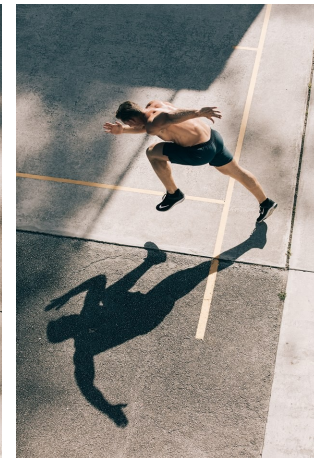

Calum Winsor Height 6'3.5" | 192cm Suit 42" | 107cm R Shirt 34" | 86cm Waist 34" | 86cm  
Inseam 34" | 86cm Shoe 12.5 US | 47.5 EU Hair Blonde Eyes Blue

Calum Winsor Height 6'3.5" | 192cm Suit 42" | 107cm R Shirt 34" | 86cm Waist 34" | 86cm  
Inseam 34" | 86cm Shoe 12.5 US | 47.5 EU Hair Blonde Eyes Blue

Calum Winsor Height 6'3.5" | 192cm Suit 42" | 107cm R Shirt 34" | 86cm Waist 34" | 86cm  
Inseam 34" | 86cm Shoe 12.5 US | 47.5 EU Hair Blonde Eyes Blue

**CGM**  
CAROLINE GLEASON  
MANAGEMENT

Calum Winsor Height 6'3.5" | 192cm Suit 42" | 107cm R Shirt 34" | 86cm Waist 34" | 86cm  
Inseam 34" | 86cm Shoe 12.5 US | 47.5 EU Hair Blonde Eyes Blue