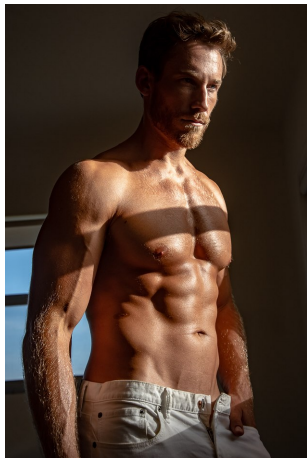

Calum Winsor Height 6'3.5" | 192cm Suit 42" | 107cm R Shirt 34" | 86cm Waist 34" | 86cm  
Inseam 34" | 86cm Shoe 12.5 US | 47.5 EU Hair Blonde Eyes Blue

Calum Winsor Height 6'3.5" | 192cm Suit 42" | 107cm R Shirt 34" | 86cm Waist 34" | 86cm  
Inseam 34" | 86cm Shoe 12.5 US | 47.5 EU Hair Blonde Eyes Blue

Calum Winsor Height 6'3.5" | 192cm Suit 42" | 107cm R Shirt 34" | 86cm Waist 34" | 86cm  
Inseam 34" | 86cm Shoe 12.5 US | 47.5 EU Hair Blonde Eyes Blue

**CGM**  
CAROLINE GLEASON  
MANAGEMENT

Calum Winsor Height 6'3.5" | 192cm Suit 42" | 107cm R Shirt 34" | 86cm Waist 34" | 86cm  
Inseam 34" | 86cm Shoe 12.5 US | 47.5 EU Hair Blonde Eyes Blue

Calum Winsor   Height 6'3.5" | 192cm   Suit 42" | 107cm R   Shirt 34" | 86cm   Waist 34" | 86cm  
Inseam 34" | 86cm   Shoe 12.5 US | 47.5 EU   Hair Blonde   Eyes Blue