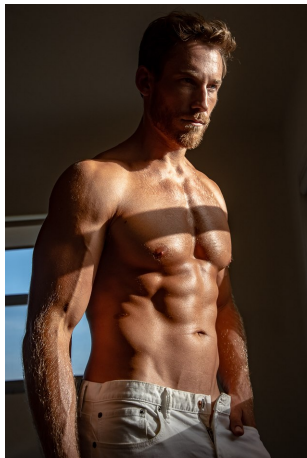

Calum Winsor Height 6'3.5" | 192cm Suit 42" | 107cm R Shirt 34" | 86cm Waist 34" | 86cm
Inseam 34" | 86cm Shoe 12.5 US | 47.5 EU Hair Blonde Eyes Blue

Calum Winsor Height 6'3.5" | 192cm Suit 42" | 107cm R Shirt 34" | 86cm Waist 34" | 86cm
Inseam 34" | 86cm Shoe 12.5 US | 47.5 EU Hair Blonde Eyes Blue

Calum Winsor Height 6'3.5" | 192cm Suit 42" | 107cm R Shirt 34" | 86cm Waist 34" | 86cm
Inseam 34" | 86cm Shoe 12.5 US | 47.5 EU Hair Blonde Eyes Blue

CGM
CAROLINE GLEASON
MANAGEMENT

Calum Winsor Height 6'3.5" | 192cm Suit 42" | 107cm R Shirt 34" | 86cm Waist 34" | 86cm
Inseam 34" | 86cm Shoe 12.5 US | 47.5 EU Hair Blonde Eyes Blue

Calum Winsor Height 6'3.5" | 192cm Suit 42" | 107cm R Shirt 34" | 86cm Waist 34" | 86cm
Inseam 34" | 86cm Shoe 12.5 US | 47.5 EU Hair Blonde Eyes Blue