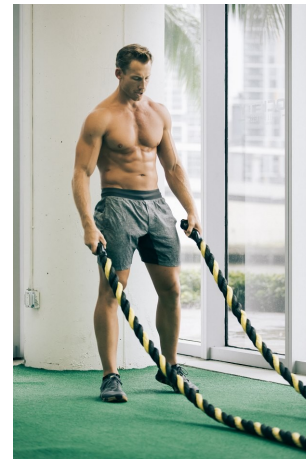

Calum Winsor Height 6'3.5" | 192cm Suit 42" | 107cm R Shirt 34" | 86cm Waist 34" | 86cm  
Inseam 34" | 86cm Shoe 12.5 US | 47.5 EU Hair Blonde Eyes Blue

Calum Winsor Height 6'3.5" | 192cm Suit 42" | 107cm R Shirt 34" | 86cm Waist 34" | 86cm  
Inseam 34" | 86cm Shoe 12.5 US | 47.5 EU Hair Blonde Eyes Blue

Calum Winsor Height 6'3.5" | 192cm Suit 42" | 107cm R Shirt 34" | 86cm Waist 34" | 86cm  
Inseam 34" | 86cm Shoe 12.5 US | 47.5 EU Hair Blonde Eyes Blue

**CGM**  
CAROLINE GLEASON  
MANAGEMENT

Calum Winsor Height 6'3.5" | 192cm Suit 42" | 107cm R Shirt 34" | 86cm Waist 34" | 86cm  
Inseam 34" | 86cm Shoe 12.5 US | 47.5 EU Hair Blonde Eyes Blue

Calum Winsor   Height 6'3.5" | 192cm   Suit 42" | 107cm R   Shirt 34" | 86cm   Waist 34" | 86cm  
Inseam 34" | 86cm   Shoe 12.5 US | 47.5 EU   Hair Blonde   Eyes Blue