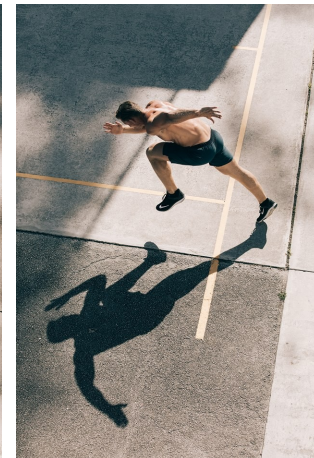

Calum Winsor Height 6'3.5" | 192cm Suit 42" | 107cm R Shirt 34" | 86cm Waist 34" | 86cm
Inseam 34" | 86cm Shoe 12.5 US | 47.5 EU Hair Blonde Eyes Blue

Calum Winsor Height 6'3.5" | 192cm Suit 42" | 107cm R Shirt 34" | 86cm Waist 34" | 86cm
Inseam 34" | 86cm Shoe 12.5 US | 47.5 EU Hair Blonde Eyes Blue

Calum Winsor Height 6'3.5" | 192cm Suit 42" | 107cm R Shirt 34" | 86cm Waist 34" | 86cm
Inseam 34" | 86cm Shoe 12.5 US | 47.5 EU Hair Blonde Eyes Blue

CGM
CAROLINE GLEASON
MANAGEMENT

Calum Winsor Height 6'3.5" | 192cm Suit 42" | 107cm R Shirt 34" | 86cm Waist 34" | 86cm
Inseam 34" | 86cm Shoe 12.5 US | 47.5 EU Hair Blonde Eyes Blue