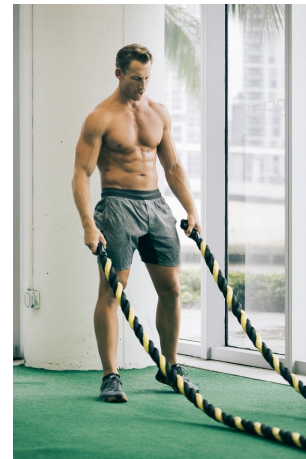

Calum Winsor Height 6'3.5" | 192cm Suit 42" | 107cm R Shirt 34" | 86cm Waist 34" | 86cm
Inseam 34" | 86cm Shoe 12.5 US | 47.5 EU Hair Blonde Eyes Blue

Calum Winsor Height 6'3.5" | 192cm Suit 42" | 107cm R Shirt 34" | 86cm Waist 34" | 86cm
Inseam 34" | 86cm Shoe 12.5 US | 47.5 EU Hair Blonde Eyes Blue

Calum Winsor Height 6'3.5" | 192cm Suit 42" | 107cm R Shirt 34" | 86cm Waist 34" | 86cm
Inseam 34" | 86cm Shoe 12.5 US | 47.5 EU Hair Blonde Eyes Blue

CGM
CAROLINE GLEASON
MANAGEMENT

Calum Winsor Height 6'3.5" | 192cm Suit 42" | 107cm R Shirt 34" | 86cm Waist 34" | 86cm
Inseam 34" | 86cm Shoe 12.5 US | 47.5 EU Hair Blonde Eyes Blue

Calum Winsor Height 6'3.5" | 192cm Suit 42" | 107cm R Shirt 34" | 86cm Waist 34" | 86cm
Inseam 34" | 86cm Shoe 12.5 US | 47.5 EU Hair Blonde Eyes Blue