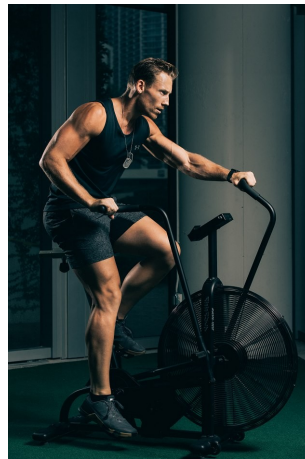

Calum Winsor Height 6'3.5" | 192cm Suit 42" | 107cm R Shirt 34" | 86cm Waist 34" | 86cm  
Inseam 34" | 86cm Shoe 12.5 US | 47.5 EU Hair Blonde Eyes Blue

Calum Winsor Height 6'3.5" | 192cm Suit 42" | 107cm R Shirt 34" | 86cm Waist 34" | 86cm  
Inseam 34" | 86cm Shoe 12.5 US | 47.5 EU Hair Blonde Eyes Blue

Calum Winsor Height 6'3.5" | 192cm Suit 42" | 107cm R Shirt 34" | 86cm Waist 34" | 86cm  
Inseam 34" | 86cm Shoe 12.5 US | 47.5 EU Hair Blonde Eyes Blue

**CGM**  
CAROLINE GLEASON  
MANAGEMENT

Calum Winsor Height 6'3.5" | 192cm Suit 42" | 107cm R Shirt 34" | 86cm Waist 34" | 86cm  
Inseam 34" | 86cm Shoe 12.5 US | 47.5 EU Hair Blonde Eyes Blue

Calum Winsor   Height 6'3.5" | 192cm   Suit 42" | 107cm R   Shirt 34" | 86cm   Waist 34" | 86cm  
Inseam 34" | 86cm   Shoe 12.5 US | 47.5 EU   Hair Blonde   Eyes Blue