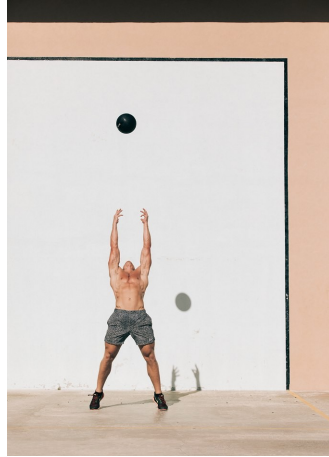

Calum Winsor Height 6'3.5" | 192cm Suit 42" | 107cm R Shirt 34" | 86cm Waist 34" | 86cm
Inseam 34" | 86cm Shoe 12.5 US | 47.5 EU Hair Blonde Eyes Blue

Calum Winsor Height 6'3.5" | 192cm Suit 42" | 107cm R Shirt 34" | 86cm Waist 34" | 86cm
Inseam 34" | 86cm Shoe 12.5 US | 47.5 EU Hair Blonde Eyes Blue

Calum Winsor Height 6'3.5" | 192cm Suit 42" | 107cm R Shirt 34" | 86cm Waist 34" | 86cm
Inseam 34" | 86cm Shoe 12.5 US | 47.5 EU Hair Blonde Eyes Blue

CGM
CAROLINE GLEASON
MANAGEMENT

Calum Winsor Height 6'3.5" | 192cm Suit 42" | 107cm R Shirt 34" | 86cm Waist 34" | 86cm
Inseam 34" | 86cm Shoe 12.5 US | 47.5 EU Hair Blonde Eyes Blue

Calum Winsor Height 6'3.5" | 192cm Suit 42" | 107cm R Shirt 34" | 86cm Waist 34" | 86cm
Inseam 34" | 86cm Shoe 12.5 US | 47.5 EU Hair Blonde Eyes Blue