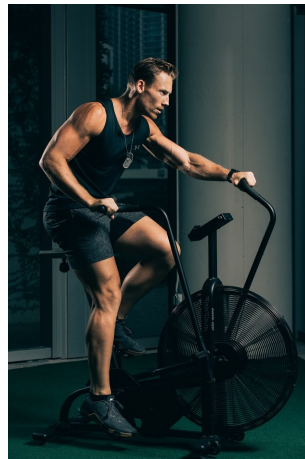

Calum Winsor Height 6'3.5" | 192cm Suit 42" | 107cm R Shirt 34" | 86cm Waist 34" | 86cm
Inseam 34" | 86cm Shoe 12.5 US | 47.5 EU Hair Blonde Eyes Blue

Calum Winsor Height 6'3.5" | 192cm Suit 42" | 107cm R Shirt 34" | 86cm Waist 34" | 86cm
Inseam 34" | 86cm Shoe 12.5 US | 47.5 EU Hair Blonde Eyes Blue

Calum Winsor Height 6'3.5" | 192cm Suit 42" | 107cm R Shirt 34" | 86cm Waist 34" | 86cm
Inseam 34" | 86cm Shoe 12.5 US | 47.5 EU Hair Blonde Eyes Blue

CGM
CAROLINE GLEASON
MANAGEMENT

Calum Winsor Height 6'3.5" | 192cm Suit 42" | 107cm R Shirt 34" | 86cm Waist 34" | 86cm
Inseam 34" | 86cm Shoe 12.5 US | 47.5 EU Hair Blonde Eyes Blue

Calum Winsor Height 6'3.5" | 192cm Suit 42" | 107cm R Shirt 34" | 86cm Waist 34" | 86cm
Inseam 34" | 86cm Shoe 12.5 US | 47.5 EU Hair Blonde Eyes Blue