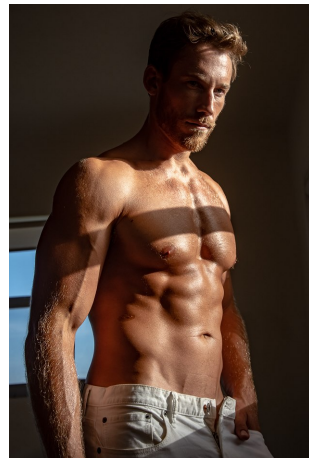

Calum Winsor Height 6'3.5" | 192cm Suit 42" | 107cm R Shirt 34" | 86cm Waist 34" | 86cm
Inseam 34" | 86cm Shoe 12.5 US | 47.5 EU Hair Blonde Eyes Blue

Calum Winsor Height 6'3.5" | 192cm Suit 42" | 107cm R Shirt 34" | 86cm Waist 34" | 86cm
Inseam 34" | 86cm Shoe 12.5 US | 47.5 EU Hair Blonde Eyes Blue

Calum Winsor Height 6'3.5" | 192cm Suit 42" | 107cm R Shirt 34" | 86cm Waist 34" | 86cm
Inseam 34" | 86cm Shoe 12.5 US | 47.5 EU Hair Blonde Eyes Blue

CGM
CAROLINE GLEASON
MANAGEMENT

Calum Winsor Height 6'3.5" | 192cm Suit 42" | 107cm R Shirt 34" | 86cm Waist 34" | 86cm
Inseam 34" | 86cm Shoe 12.5 US | 47.5 EU Hair Blonde Eyes Blue

Calum Winsor Height 6'3.5" | 192cm Suit 42" | 107cm R Shirt 34" | 86cm Waist 34" | 86cm
Inseam 34" | 86cm Shoe 12.5 US | 47.5 EU Hair Blonde Eyes Blue