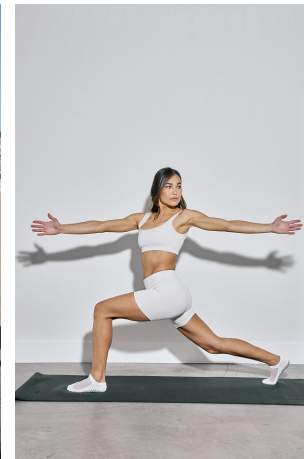

Lisa Dillon Height 5'7.5" | 171cm Bust 34" | 86cm Waist 25" | 64cm Hips 35" | 89cm  
Dress 2 US | 32 EU Shoe 7.5 US | 38.5 EU Hair Brown Eyes Green

Lisa Dillon Height 5'7.5" | 171cm Bust 34" | 86cm Waist 25" | 64cm Hips 35" | 89cm  
Dress 2 US | 32 EU Shoe 7.5 US | 38.5 EU Hair Brown Eyes Green