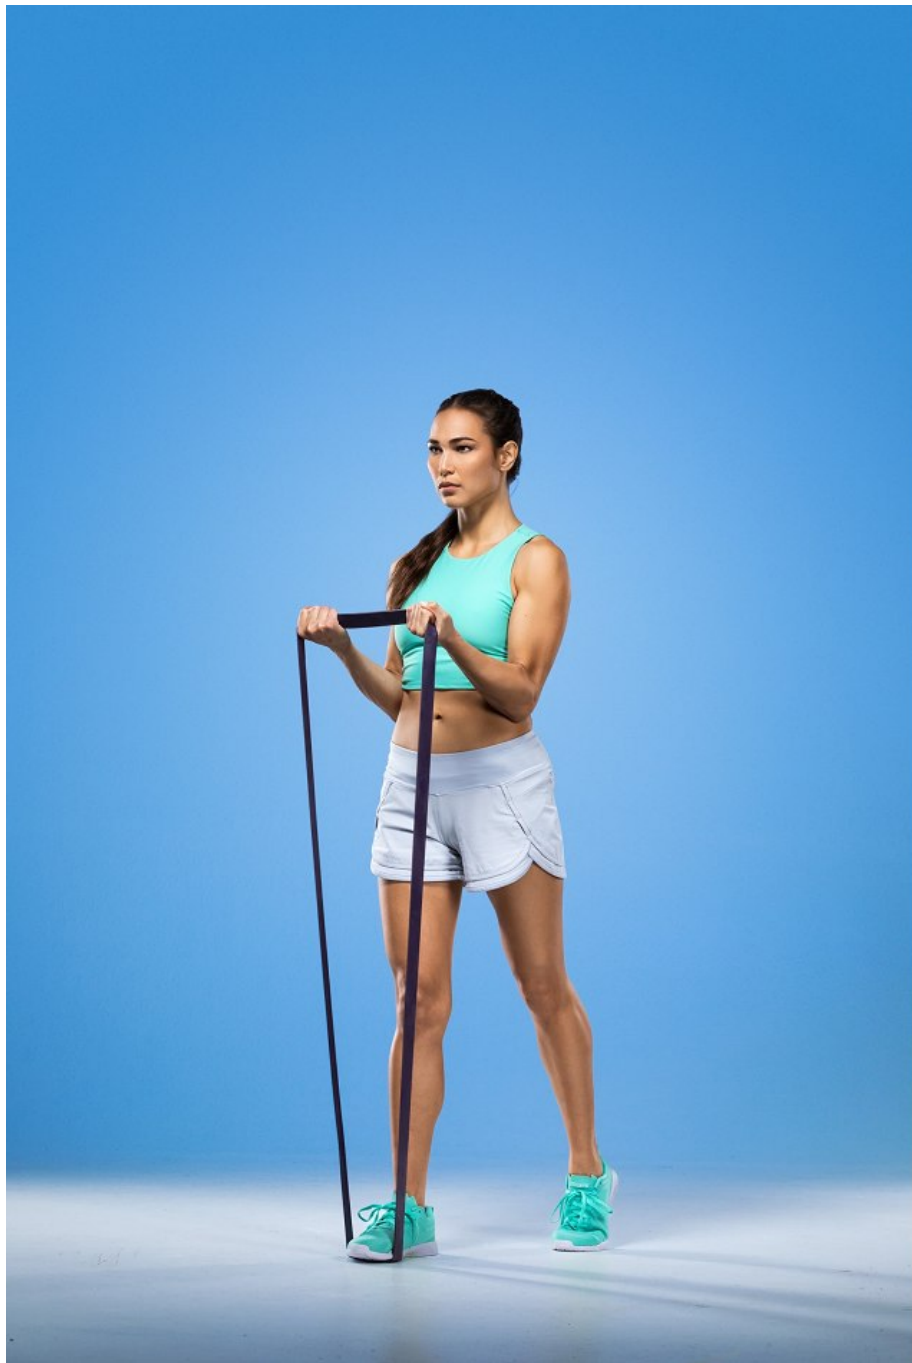

Lisa Dillon Height 5'7.5" | 171cm Bust 34" | 86cm Waist 25" | 64cm Hips 35" | 89cm
Dress 2 US | 32 EU Shoe 7.5 US | 38.5 EU Hair Brown Eyes Green

Lisa Dillon Height 5'7.5" | 171cm Bust 34" | 86cm Waist 25" | 64cm Hips 35" | 89cm
Dress 2 US | 32 EU Shoe 7.5 US | 38.5 EU Hair Brown Eyes Green