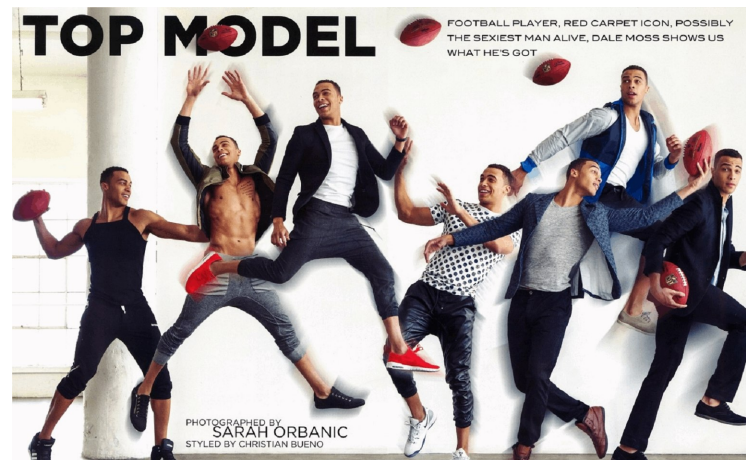

Dale Moss Height 6'2" | 188cm Suit 32" | 81cm L Shirt 33" | 84cm Waist 32" | 81cm
Inseam 33" | 84cm Shoe 13 US | 48 EU Hair Brown Eyes Hazel

Dale Moss Height 6'2" | 188cm Suit 32" | 81cm L Shirt 33" | 84cm Waist 32" | 81cm
 Inseam 33" | 84cm Shoe 13 US | 48 EU Hair Brown Eyes Hazel

Dale Moss Height 6'2" | 188cm Suit 32" | 81cm L Shirt 33" | 84cm Waist 32" | 81cm
Inseam 33" | 84cm Shoe 13 US | 48 EU Hair Brown Eyes Hazel