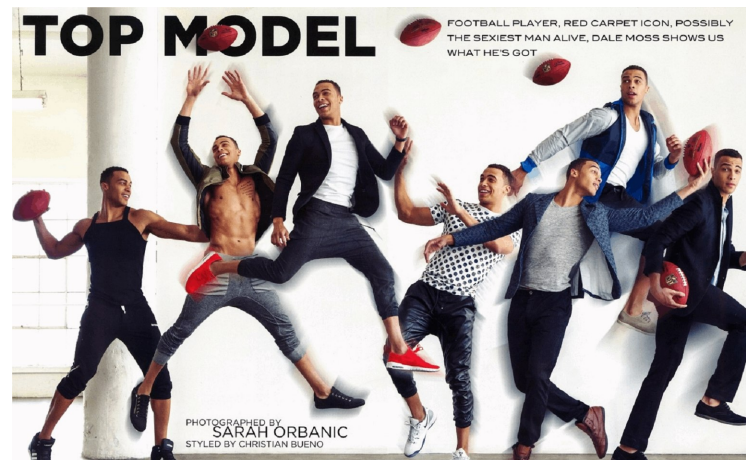

Dale Moss Height 6'2" | 188cm Suit 32" | 81cm L Shirt 33" | 84cm Waist 32" | 81cm
Inseam 33" | 84cm Shoe 13 US | 48 EU Hair Brown Eyes Hazel

CGM
CAROLINE GLEASON
MANAGEMENT

Dale Moss Height 6'2" | 188cm Suit 32" | 81cm L Shirt 33" | 84cm Waist 32" | 81cm
 Inseam 33" | 84cm Shoe 13 US | 48 EU Hair Brown Eyes Hazel

Dale Moss Height 6'2" | 188cm Suit 32" | 81cm L Shirt 33" | 84cm Waist 32" | 81cm
Inseam 33" | 84cm Shoe 13 US | 48 EU Hair Brown Eyes Hazel