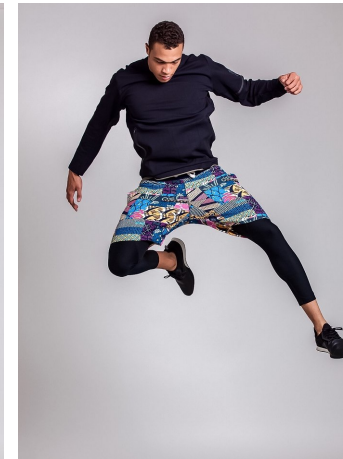

Dale Moss Height 6'2" | 188cm Suit 32" | 81cm L Shirt 33" | 84cm Waist 32" | 81cm
Inseam 33" | 84cm Shoe 13 US | 48 EU Hair Brown Eyes Hazel

Dale Moss Height 6'2" | 188cm Suit 32" | 81cm L Shirt 33" | 84cm Waist 32" | 81cm
 Inseam 33" | 84cm Shoe 13 US | 48 EU Hair Brown Eyes Hazel

Dale Moss Height 6'2" | 188cm Suit 32" | 81cm L Shirt 33" | 84cm Waist 32" | 81cm
Inseam 33" | 84cm Shoe 13 US | 48 EU Hair Brown Eyes Hazel