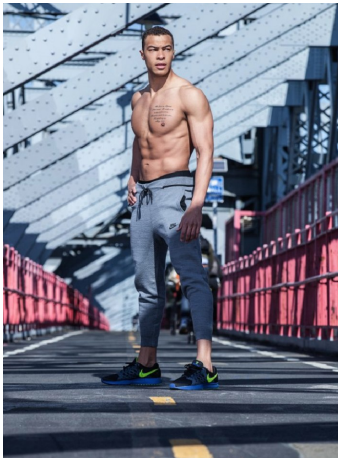

Dale Moss Height 6'2" | 188cm Suit 32" | 81cm L Shirt 33" | 84cm Waist 32" | 81cm
Inseam 33" | 84cm Shoe 13 US | 48 EU Hair Brown Eyes Hazel

CGM
CAROLINE GLEASON
MANAGEMENT

Dale Moss Height 6'2" | 188cm Suit 32" | 81cm L Shirt 33" | 84cm Waist 32" | 81cm
 Inseam 33" | 84cm Shoe 13 US | 48 EU Hair Brown Eyes Hazel

Dale Moss Height 6'2" | 188cm Suit 32" | 81cm L Shirt 33" | 84cm Waist 32" | 81cm
Inseam 33" | 84cm Shoe 13 US | 48 EU Hair Brown Eyes Hazel

Dale Moss Height 6'2" | 188cm Suit 32" | 81cm L Shirt 33" | 84cm Waist 32" | 81cm
 Inseam 33" | 84cm Shoe 13 US | 48 EU Hair Brown Eyes Hazel

Dale Moss Height 6'2" | 188cm Suit 32" | 81cm L Shirt 33" | 84cm Waist 32" | 81cm
Inseam 33" | 84cm Shoe 13 US | 48 EU Hair Brown Eyes Hazel