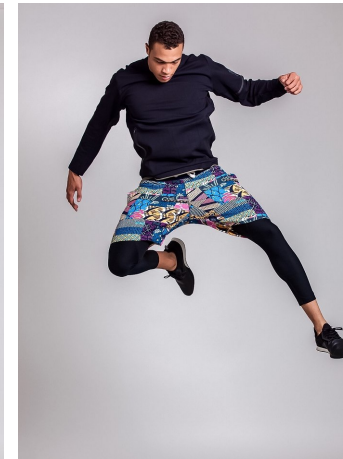

Dale Moss Height 6'2" | 188cm Suit 32" | 81cm L Shirt 33" | 84cm Waist 32" | 81cm
Inseam 33" | 84cm Shoe 13 US | 48 EU Hair Brown Eyes Hazel

CGM
CAROLINE GLEASON
MANAGEMENT

Dale Moss Height 6'2" | 188cm Suit 32" | 81cm L Shirt 33" | 84cm Waist 32" | 81cm
 Inseam 33" | 84cm Shoe 13 US | 48 EU Hair Brown Eyes Hazel

Dale Moss Height 6'2" | 188cm Suit 32" | 81cm L Shirt 33" | 84cm Waist 32" | 81cm
Inseam 33" | 84cm Shoe 13 US | 48 EU Hair Brown Eyes Hazel

Dale Moss Height 6'2" | 188cm Suit 32" | 81cm L Shirt 33" | 84cm Waist 32" | 81cm
 Inseam 33" | 84cm Shoe 13 US | 48 EU Hair Brown Eyes Hazel

Dale Moss Height 6'2" | 188cm Suit 32" | 81cm L Shirt 33" | 84cm Waist 32" | 81cm
Inseam 33" | 84cm Shoe 13 US | 48 EU Hair Brown Eyes Hazel