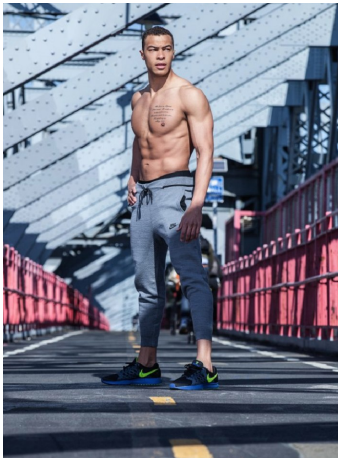

Dale Moss Height 6'2" | 188cm Suit 32" | 81cm L Shirt 33" | 84cm Waist 32" | 81cm
Inseam 33" | 84cm Shoe 13 US | 48 EU Hair Brown Eyes Hazel

Dale Moss Height 6'2" | 188cm Suit 32" | 81cm L Shirt 33" | 84cm Waist 32" | 81cm
 Inseam 33" | 84cm Shoe 13 US | 48 EU Hair Brown Eyes Hazel

Dale Moss Height 6'2" | 188cm Suit 32" | 81cm L Shirt 33" | 84cm Waist 32" | 81cm
Inseam 33" | 84cm Shoe 13 US | 48 EU Hair Brown Eyes Hazel