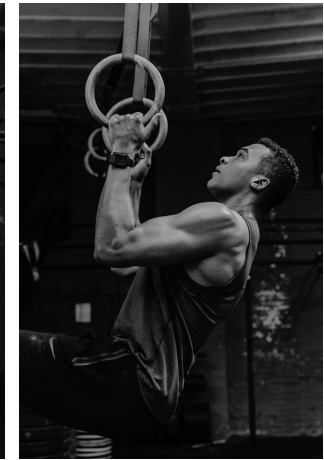

Dale Moss Height 6'2" | 188cm Suit 32" | 81cm L Shirt 33" | 84cm Waist 32" | 81cm
Inseam 33" | 84cm Shoe 13 US | 48 EU Hair Brown Eyes Hazel

CGM
CAROLINE GLEASON
MANAGEMENT

Dale Moss Height 6'2" | 188cm Suit 32" | 81cm L Shirt 33" | 84cm Waist 32" | 81cm
 Inseam 33" | 84cm Shoe 13 US | 48 EU Hair Brown Eyes Hazel

Dale Moss Height 6'2" | 188cm Suit 32" | 81cm L Shirt 33" | 84cm Waist 32" | 81cm
Inseam 33" | 84cm Shoe 13 US | 48 EU Hair Brown Eyes Hazel

Dale Moss Height 6'2" | 188cm Suit 32" | 81cm L Shirt 33" | 84cm Waist 32" | 81cm
 Inseam 33" | 84cm Shoe 13 US | 48 EU Hair Brown Eyes Hazel