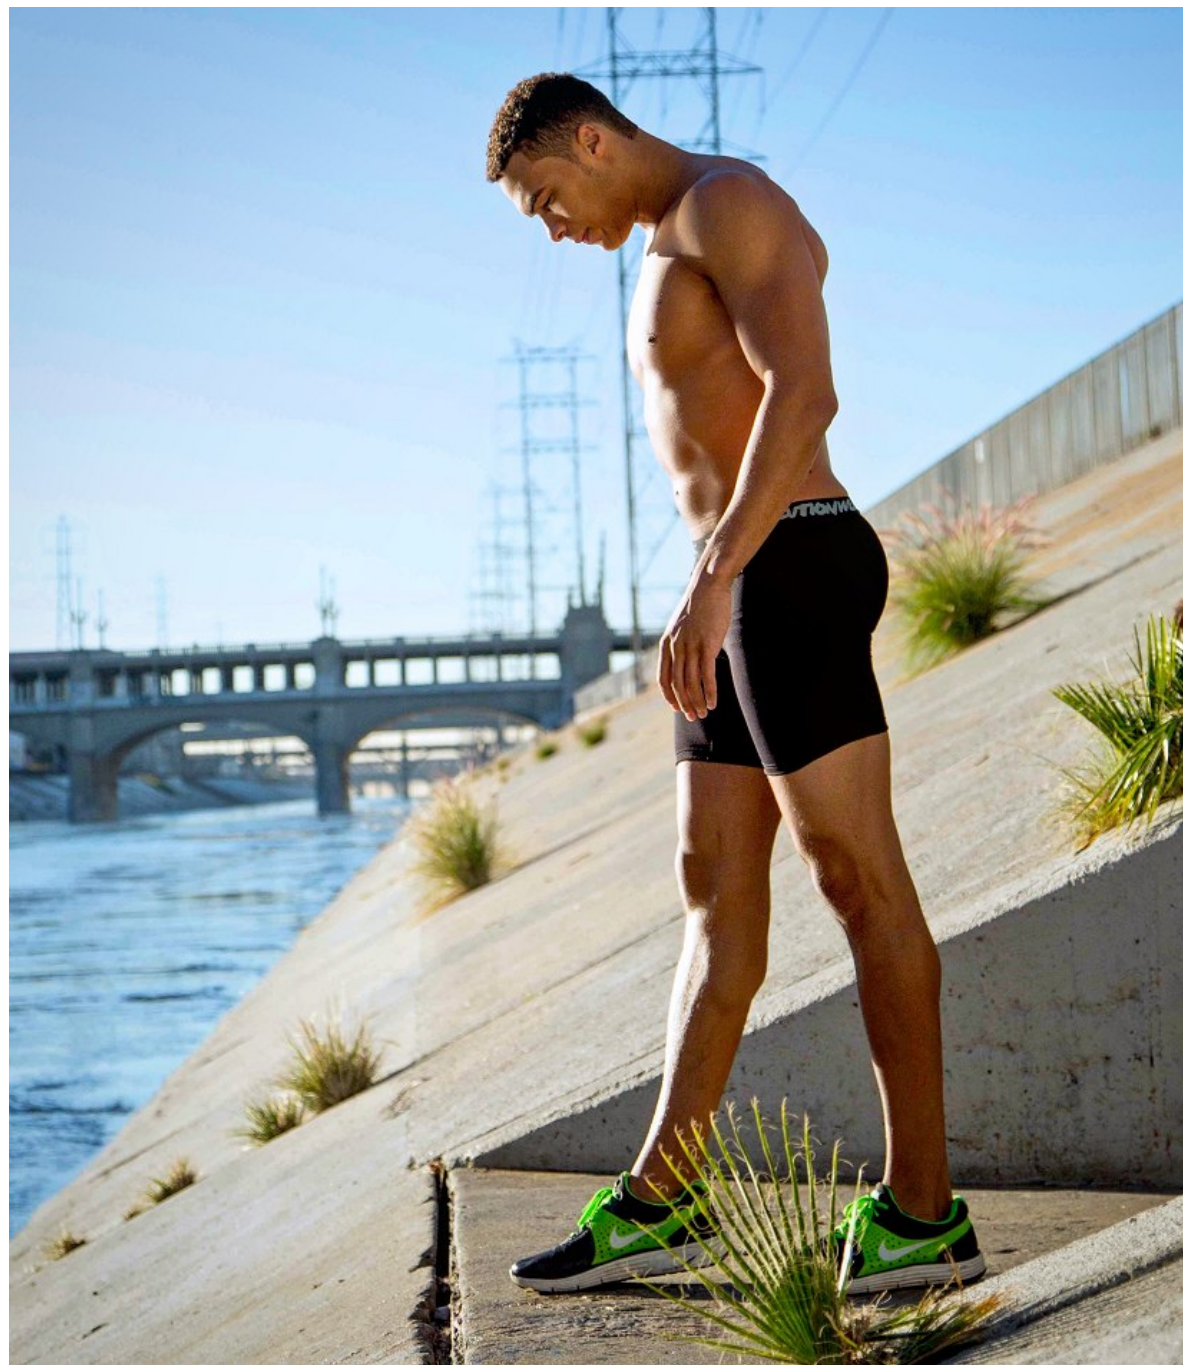

Dale Moss   Height 6'2" | 188cm   Suit 32" | 81cm L   Shirt 33" | 84cm   Waist 32" | 81cm
Inseam 33" | 84cm   Shoe 13 US | 48 EU   Hair Brown   Eyes Hazel