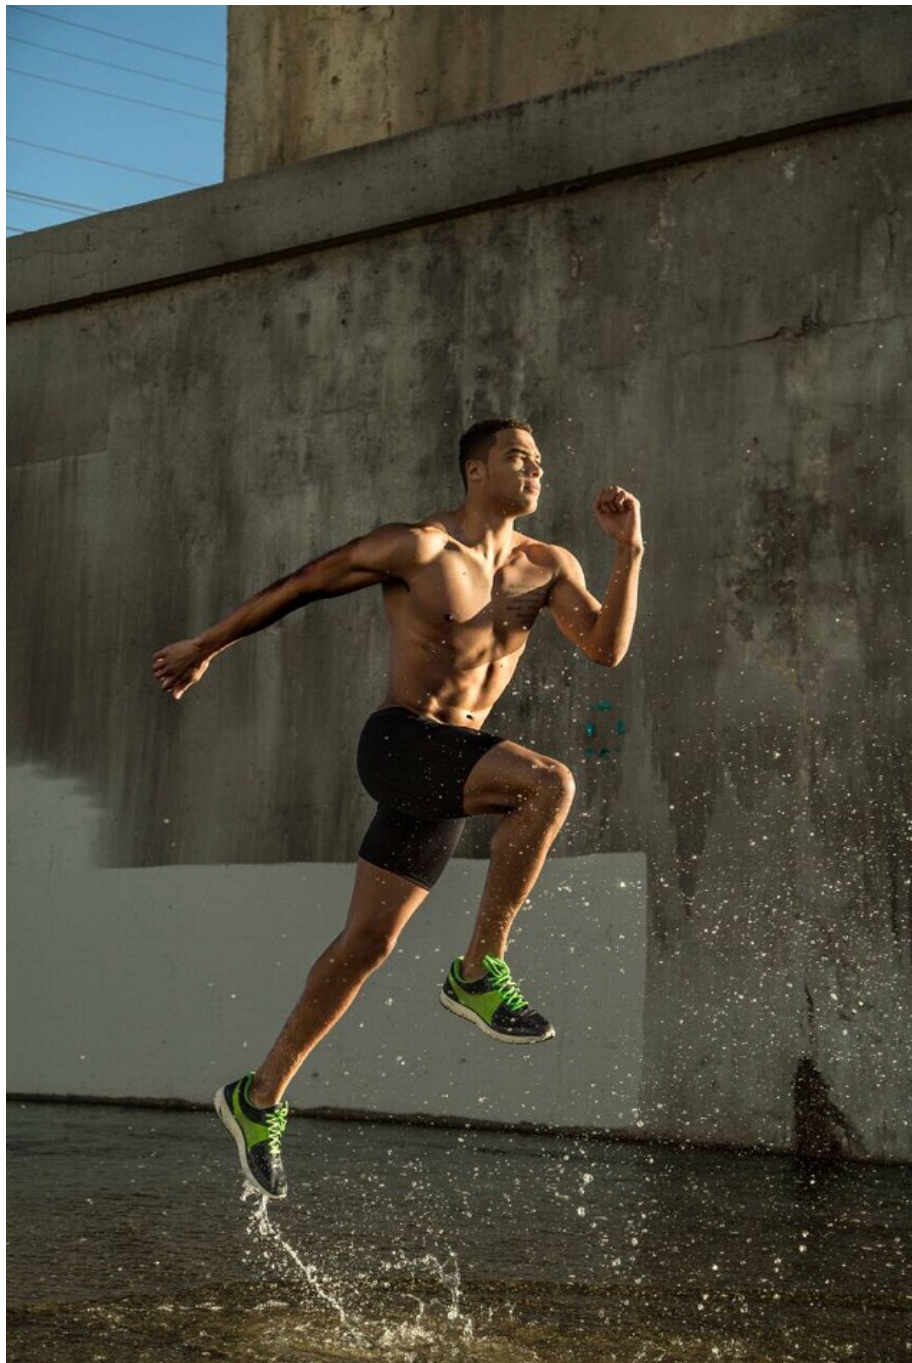

Dale Moss Height 6'2" | 188cm Suit 32" | 81cm L Shirt 33" | 84cm Waist 32" | 81cm
Inseam 33" | 84cm Shoe 13 US | 48 EU Hair Brown Eyes Hazel

Dale Moss Height 6'2" | 188cm Suit 32" | 81cm L Shirt 33" | 84cm Waist 32" | 81cm
Inseam 33" | 84cm Shoe 13 US | 48 EU Hair Brown Eyes Hazel

CGM
CAROLINE GLEASON
MANAGEMENT

Dale Moss Height 6'2" | 188cm Suit 32" | 81cm L Shirt 33" | 84cm Waist 32" | 81cm
Inseam 33" | 84cm Shoe 13 US | 48 EU Hair Brown Eyes Hazel

Dale Moss Height 6'2" | 188cm Suit 32" | 81cm L Shirt 33" | 84cm Waist 32" | 81cm
Inseam 33" | 84cm Shoe 13 US | 48 EU Hair Brown Eyes Hazel