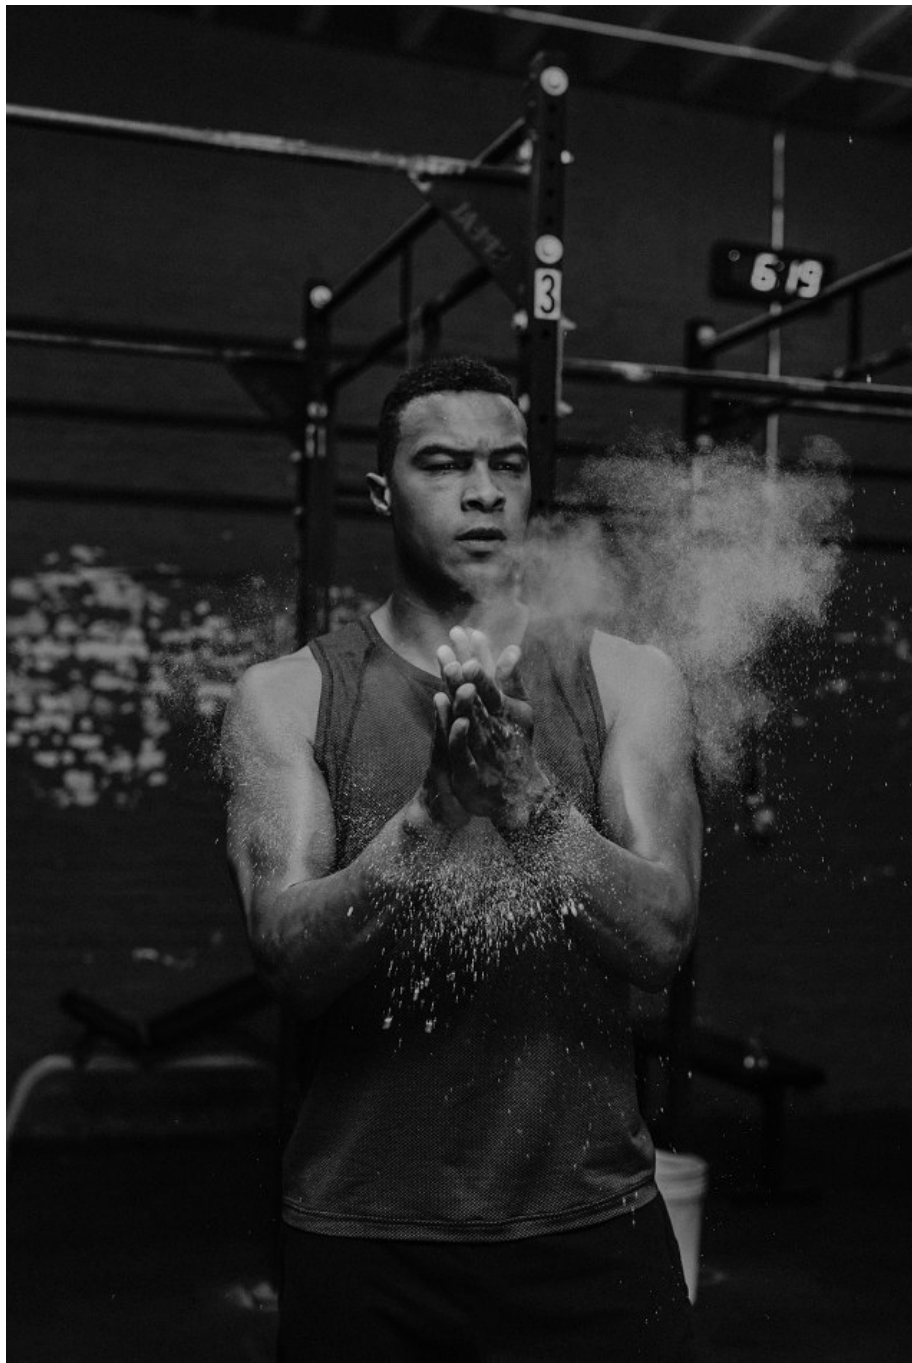

Dale Moss   Height 6'2" | 188cm   Suit 32" | 81cm L   Shirt 33" | 84cm   Waist 32" | 81cm
Inseam 33" | 84cm   Shoe 13 US | 48 EU   Hair Brown   Eyes Hazel