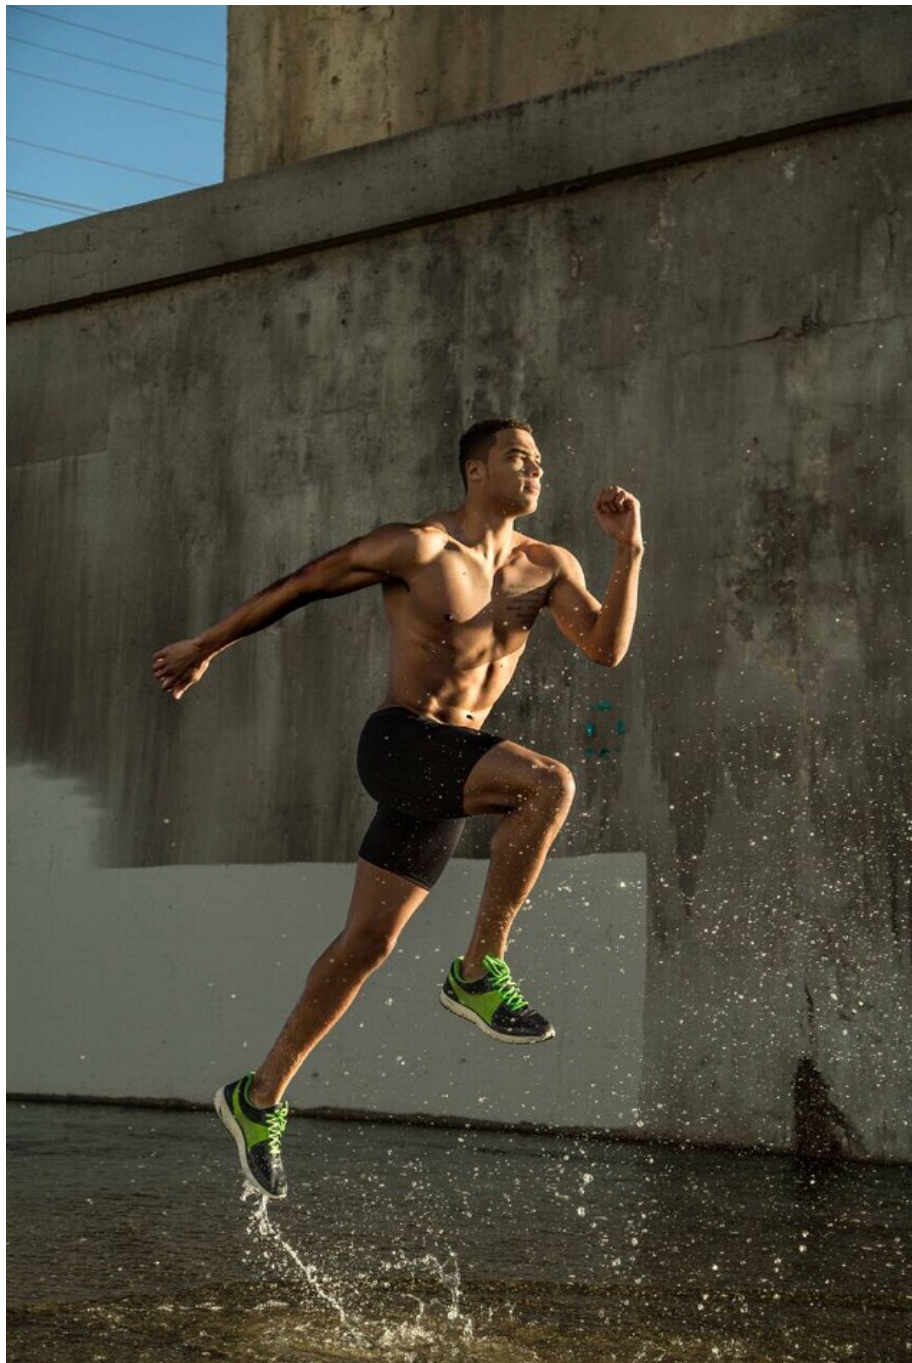

Dale Moss Height 6'2" | 188cm Suit 32" | 81cm L Shirt 33" | 84cm Waist 32" | 81cm
Inseam 33" | 84cm Shoe 13 US | 48 EU Hair Brown Eyes Hazel

Dale Moss Height 6'2" | 188cm Suit 32" | 81cm L Shirt 33" | 84cm Waist 32" | 81cm
Inseam 33" | 84cm Shoe 13 US | 48 EU Hair Brown Eyes Hazel

CGM
CAROLINE GLEASON
MANAGEMENT

Dale Moss Height 6'2" | 188cm Suit 32" | 81cm L Shirt 33" | 84cm Waist 32" | 81cm
Inseam 33" | 84cm Shoe 13 US | 48 EU Hair Brown Eyes Hazel

Dale Moss Height 6'2" | 188cm Suit 32" | 81cm L Shirt 33" | 84cm Waist 32" | 81cm
Inseam 33" | 84cm Shoe 13 US | 48 EU Hair Brown Eyes Hazel

CGM
CAROLINE GLEASON
MANAGEMENT

Dale Moss Height 6'2" | 188cm Suit 32" | 81cm L Shirt 33" | 84cm Waist 32" | 81cm
Inseam 33" | 84cm Shoe 13 US | 48 EU Hair Brown Eyes Hazel

TOP MODEL

FOOTBALL PLAYER, RED CARPET ICON, POSSIBLY THE SEXIEST MAN ALIVE, DALE MOSS SHOWS US WHAT HE'S GOT