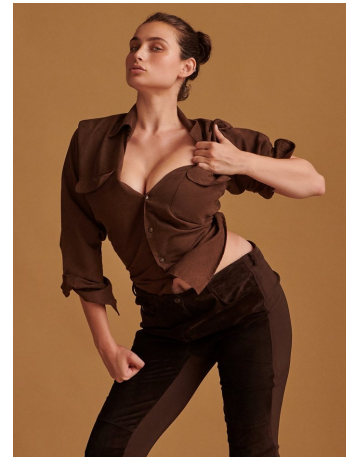

Meagan Todfield Height 5'8" | 173cm Bust 34" | 86cm Waist 28" | 71cm Hips 40" | 101cm
Dress 6 US | 36 EU Shoe 9.5 US | 40.5 EU Hair Brown Eyes Green

Meagan Todfield Height 5'8" | 173cm Bust 34" | 86cm Waist 28" | 71cm Hips 40" | 101cm
Dress 6 US | 36 EU Shoe 9.5 US | 40.5 EU Hair Brown Eyes Green