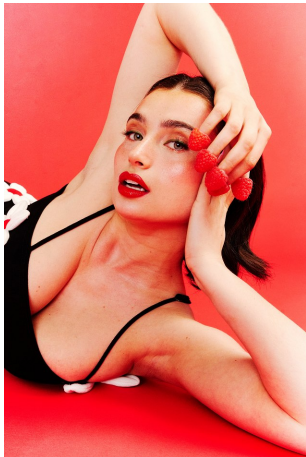

Meagan Todfield Height 5'8" | 173cm Bust 34" | 86cm Waist 28" | 71cm Hips 40" | 101cm
Dress 6 US | 36 EU Shoe 9.5 US | 40.5 EU Hair Brown Eyes Green

Meagan Todfield Height 5'8" | 173cm Bust 34" | 86cm Waist 28" | 71cm Hips 40" | 101cm
Dress 6 US | 36 EU Shoe 9.5 US | 40.5 EU Hair Brown Eyes Green