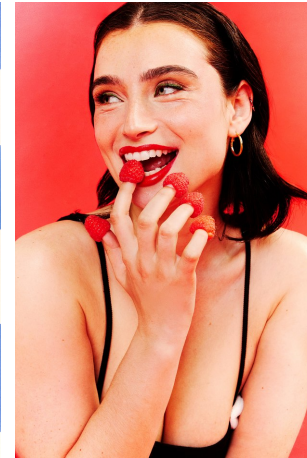

Meagan Todfield Height 5'8" | 173cm Bust 34" | 86cm Waist 28" | 71cm Hips 40" | 101cm
Dress 6 US | 36 EU Shoe 9.5 US | 40.5 EU Hair Brown Eyes Green

Meagan Todfield Height 5'8" | 173cm Bust 34" | 86cm Waist 28" | 71cm Hips 40" | 101cm
Dress 6 US | 36 EU Shoe 9.5 US | 40.5 EU Hair Brown Eyes Green