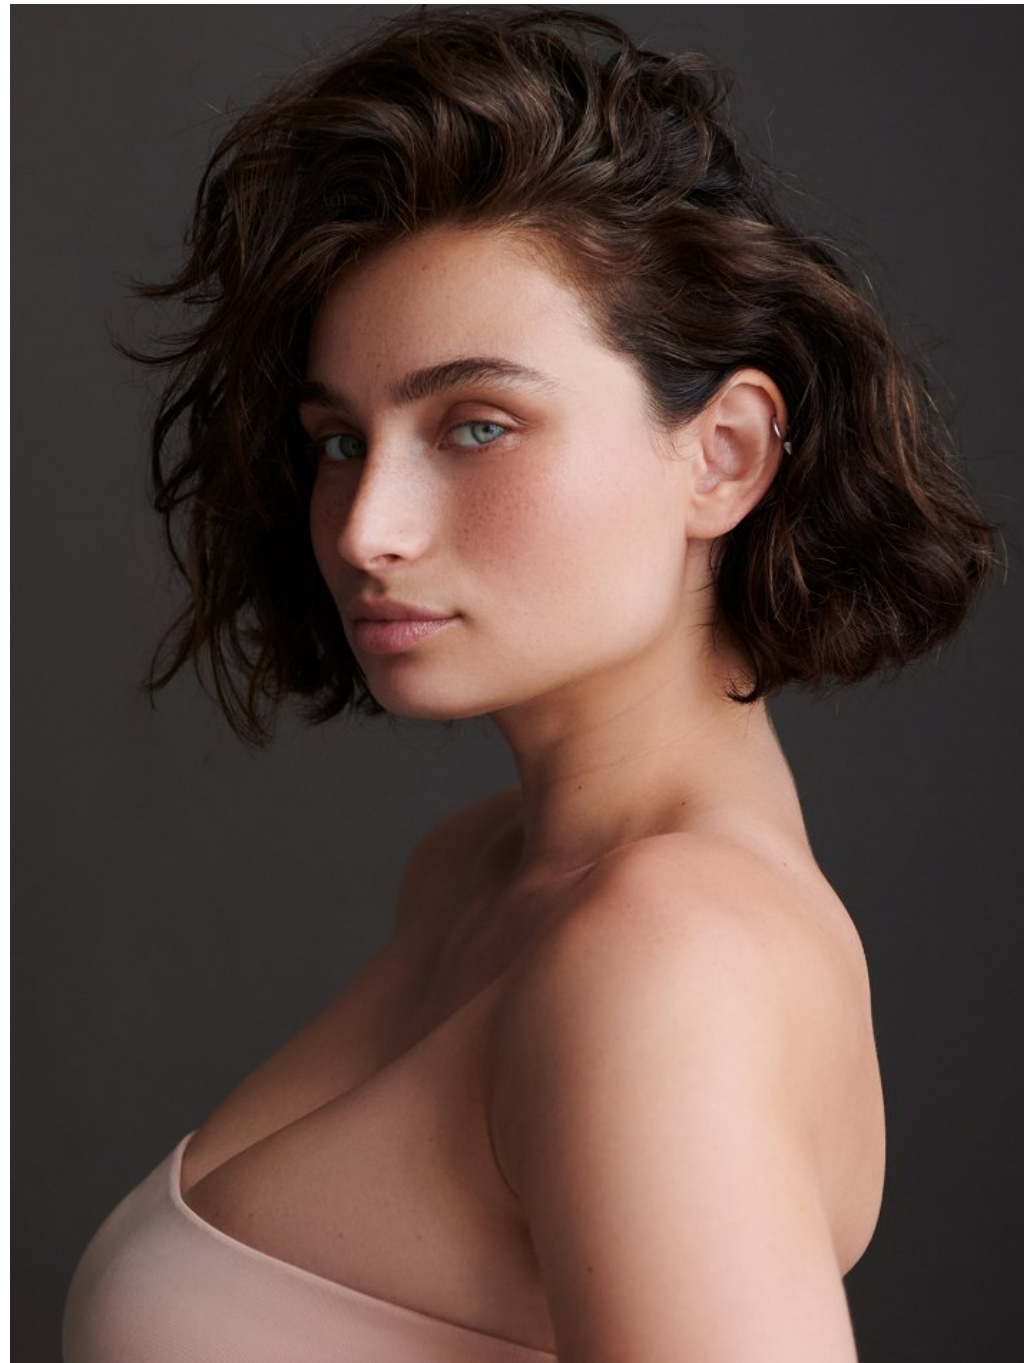

Meagan Todfield   Height 5'8" | 173cm   Bust 34" | 86cm   Waist 28" | 71cm   Hips 40" | 101cm
Dress 6 US | 36 EU   Shoe 9.5 US | 40.5 EU   Hair Brown   Eyes Green