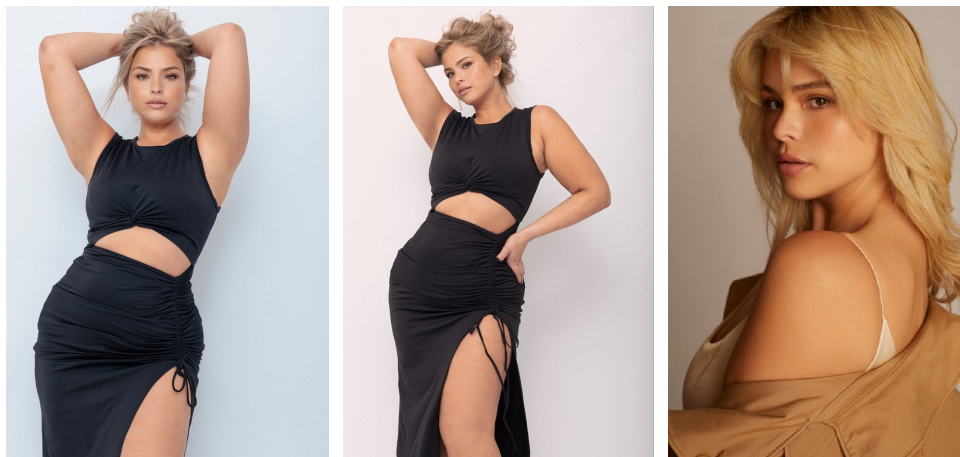

Emily Aldana Height 5'7.5" | 172cm Bust 38" | 97cm Waist 33" | 84cm Hips 44" | 112cm
Dress 12-14 US | 42-44 EU Shoe 8 US | 39 EU Hair Blonde Eyes Hazel