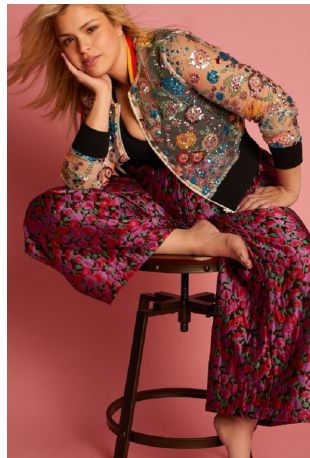

Emily Aldana Height 5'7.5" | 172cm Bust 38" | 97cm Waist 30" | 76cm Hips 44" | 112cm
 Dress 10-12 US | 40-42 EU Shoe 8 US | 39 EU Hair Blonde Eyes Hazel

Emily Aldana Height 5'7.5" | 172cm Bust 38" | 97cm Waist 30" | 76cm Hips 44" | 112cm
Dress 10-12 US | 40-42 EU Shoe 8 US | 39 EU Hair Blonde Eyes Hazel

Emily Aldana Height 5'7.5" | 172cm Bust 38" | 97cm Waist 30" | 76cm Hips 44" | 112cm
Dress 10-12 US | 40-42 EU Shoe 8 US | 39 EU Hair Blonde Eyes Hazel

HER POV: BEST PJS

★★★★★

My favorite pajamas. So cute and soft... great for hotter nights.
- Jenny

SHOP NOW

Emily Aldana Height 5'7.5" | 172cm Bust 38" | 97cm Waist 30" | 76cm Hips 44" | 112cm
Dress 10-12 US | 40-42 EU Shoe 8 US | 39 EU Hair Blonde Eyes Hazel

Emily Aldana Height 5'7.5" | 172cm Bust 38" | 97cm Waist 30" | 76cm Hips 44" | 112cm
Dress 10-12 US | 40-42 EU Shoe 8 US | 39 EU Hair Blonde Eyes Hazel