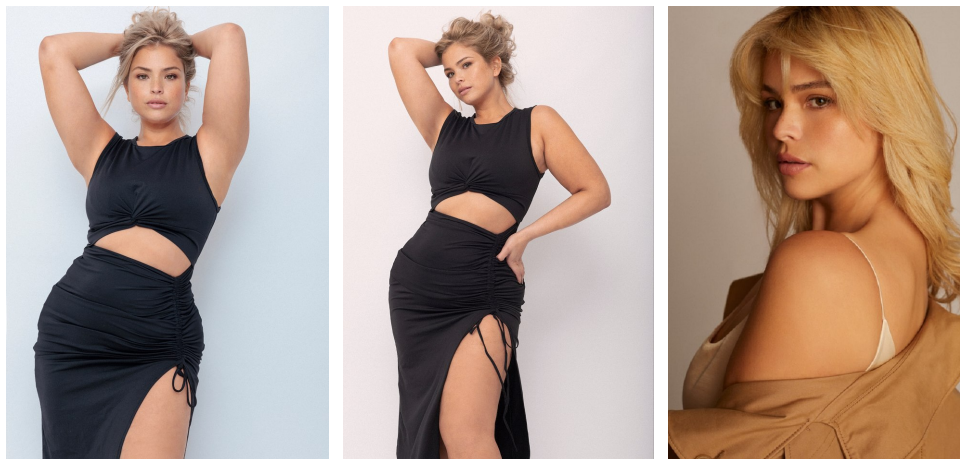

Emily Aldana Height 5'7.5" | 172cm Bust 38" | 97cm Waist 30" | 76cm Hips 44" | 112cm
Dress 10-12 US | 40-42 EU Shoe 8 US | 39 EU Hair Blonde Eyes Hazel