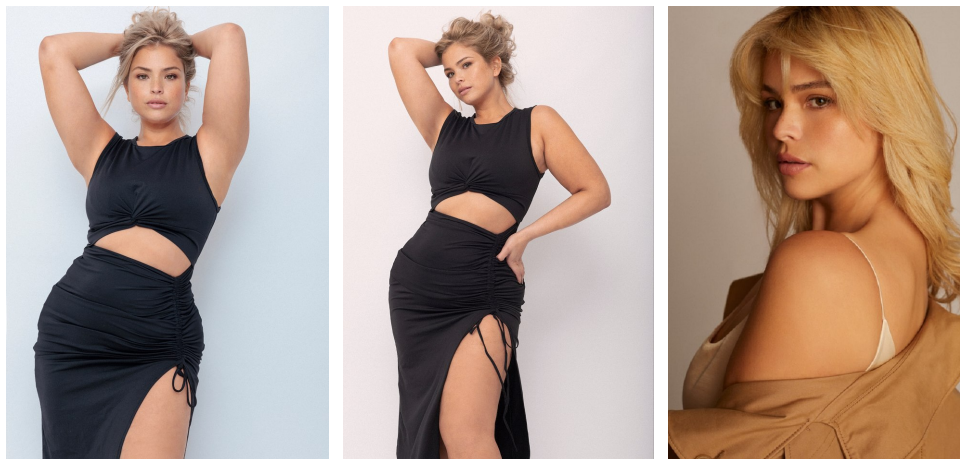

Emily Aldana Height 5'7.5" | 172cm Bust 38" | 97cm Waist 33" | 84cm Hips 44" | 112cm
Dress 12-14 US | 42-44 EU Shoe 8 US | 39 EU Hair Blonde Eyes Hazel