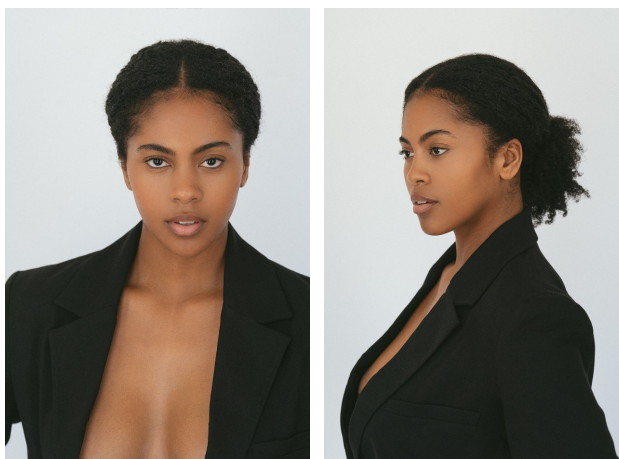

Lesley Lovelace Height 5'11" | 180cm Bust 38" | 96cm Waist 33.5" | 85cm Hips 43" | 109cm  
Dress 10-12 US | 40-42 EU Shoe 10 US | 41 EU Hair Dark Brown Eyes Brown

Lesley Lovelace Height 5'11" | 180cm Bust 38" | 96cm Waist 33.5" | 85cm Hips 43" | 109cm  
Dress 10-12 US | 40-42 EU Shoe 10 US | 41 EU Hair Dark Brown Eyes Brown

While supplies last. Ends at midnight.

Lesley Lovelace Height 5'11" | 180cm Bust 38" | 96cm Waist 33.5" | 85cm Hips 43" | 109cm  
 Dress 10-12 US | 40-42 EU Shoe 10 US | 41 EU Hair Dark Brown Eyes Brown