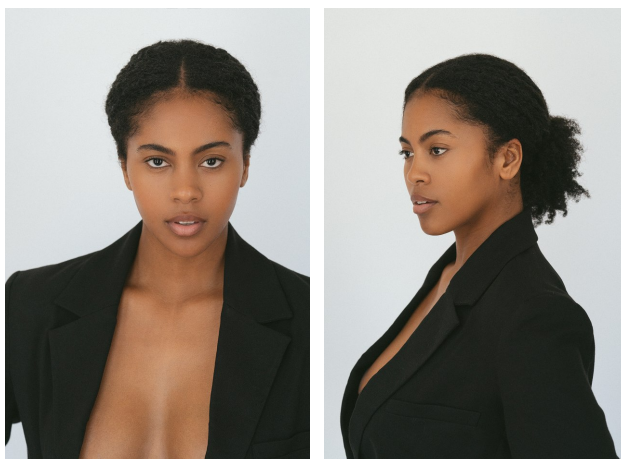

Lesley Lovelace Height 5'11" | 180cm Bust 38" | 96cm Waist 33.5" | 85cm Hips 43" | 109cm
Dress 10-12 US | 40-42 EU Shoe 10 US | 41 EU Hair Dark Brown Eyes Brown

Lesley Lovelace Height 5'11" | 180cm Bust 38" | 96cm Waist 33.5" | 85cm Hips 43" | 109cm
Dress 10-12 US | 40-42 EU Shoe 10 US | 41 EU Hair Dark Brown Eyes Brown

While supplies last. Ends at midnight.

Lesley Lovelace Height 5'11" | 180cm Bust 38" | 96cm Waist 33.5" | 85cm Hips 43" | 109cm
 Dress 10-12 US | 40-42 EU Shoe 10 US | 41 EU Hair Dark Brown Eyes Brown

Lesley Lovelace Height 5'11" | 180cm Bust 38" | 96cm Waist 33.5" | 85cm Hips 43" | 109cm
Dress 10-12 US | 40-42 EU Shoe 10 US | 41 EU Hair Dark Brown Eyes Brown

Lesley Lovelace Height 5'11" | 180cm Bust 38" | 96cm Waist 33.5" | 85cm Hips 43" | 109cm
Dress 10-12 US | 40-42 EU Shoe 10 US | 41 EU Hair Dark Brown Eyes Brown