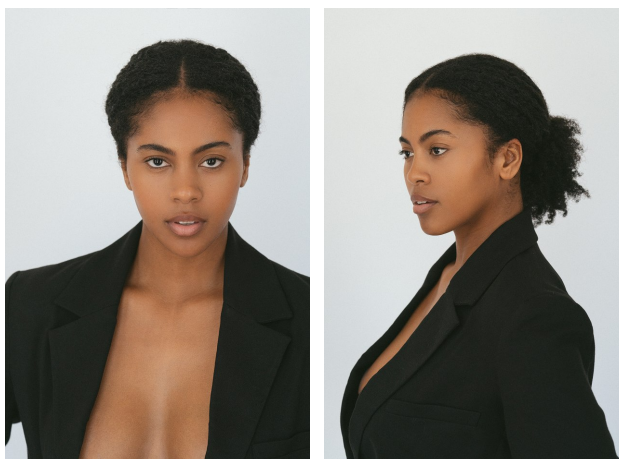

Lesley Lovelace    Height 5'11" | 180cm    Bust 38" | 96cm    Waist 33.5" | 85cm    Hips 43" | 109cm  
Dress 10-12 US | 40-42 EU    Shoe 10 US | 41 EU    Hair Dark Brown    Eyes Brown

Lesley Lovelace Height 5'11" | 180cm Bust 38" | 96cm Waist 33.5" | 85cm Hips 43" | 109cm  
Dress 10-12 US | 40-42 EU Shoe 10 US | 41 EU Hair Dark Brown Eyes Brown

While supplies last. Ends at midnight.

Lesley Lovelace    Height 5'11" | 180cm    Bust 38" | 96cm    Waist 33.5" | 85cm    Hips 43" | 109cm  
 Dress 10-12 US | 40-42 EU    Shoe 10 US | 41 EU    Hair Dark Brown    Eyes Brown