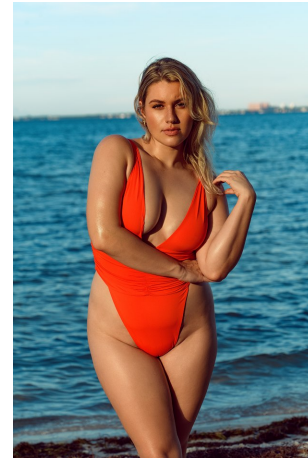

Meighan Wright Height 5'8" | 173cm Bust 40" | 101cm Waist 35" | 89cm Hips 45" | 114cm
Dress 14-16 US | 44-46 EU Shoe 8.5 US | 39.5 EU Hair Blonde Eyes Hazel

Meighan Wright Height 5'8" | 173cm Bust 40" | 101cm Waist 35" | 89cm Hips 45" | 114cm
Dress 14-16 US | 44-46 EU Shoe 8.5 US | 39.5 EU Hair Blonde Eyes Hazel