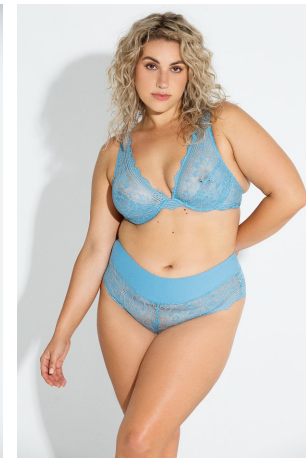

Meighan Wright Height 5'8" | 173cm Bust 40" | 101cm Waist 35" | 89cm Hips 45" | 114cm  
Dress 14-16 US | 44-46 EU Shoe 8.5 US | 39.5 EU Hair Blonde Eyes Hazel

Meighan Wright   Height 5'8" | 173cm   Bust 40" | 101cm   Waist 35" | 89cm   Hips 45" | 114cm  
Dress 14-16 US | 44-46 EU   Shoe 8.5 US | 39.5 EU   Hair Blonde   Eyes Hazel