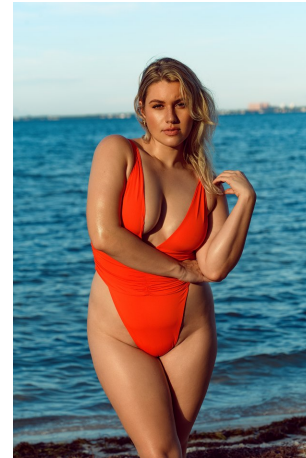

Meighan Wright Height 5'8" | 173cm Bust 40" | 101cm Waist 35" | 89cm Hips 45" | 114cm
Dress 14-16 US | 44-46 EU Shoe 8.5 US | 39.5 EU Hair Blonde Eyes Hazel

Meighan Wright Height 5'8" | 173cm Bust 40" | 101cm Waist 35" | 89cm Hips 45" | 114cm
Dress 14-16 US | 44-46 EU Shoe 8.5 US | 39.5 EU Hair Blonde Eyes Hazel