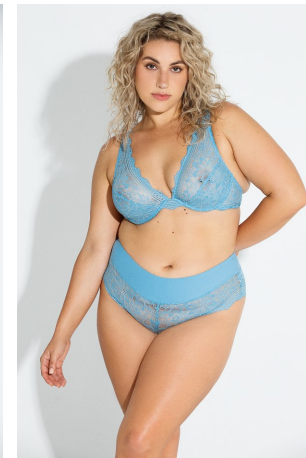

Meighan Wright Height 5'8" | 173cm Bust 40" | 101cm Waist 35" | 89cm Hips 45" | 114cm
Dress 14-16 US | 44-46 EU Shoe 8.5 US | 39.5 EU Hair Blonde Eyes Hazel

Meighan Wright Height 5'8" | 173cm Bust 40" | 101cm Waist 35" | 89cm Hips 45" | 114cm
Dress 14-16 US | 44-46 EU Shoe 8.5 US | 39.5 EU Hair Blonde Eyes Hazel