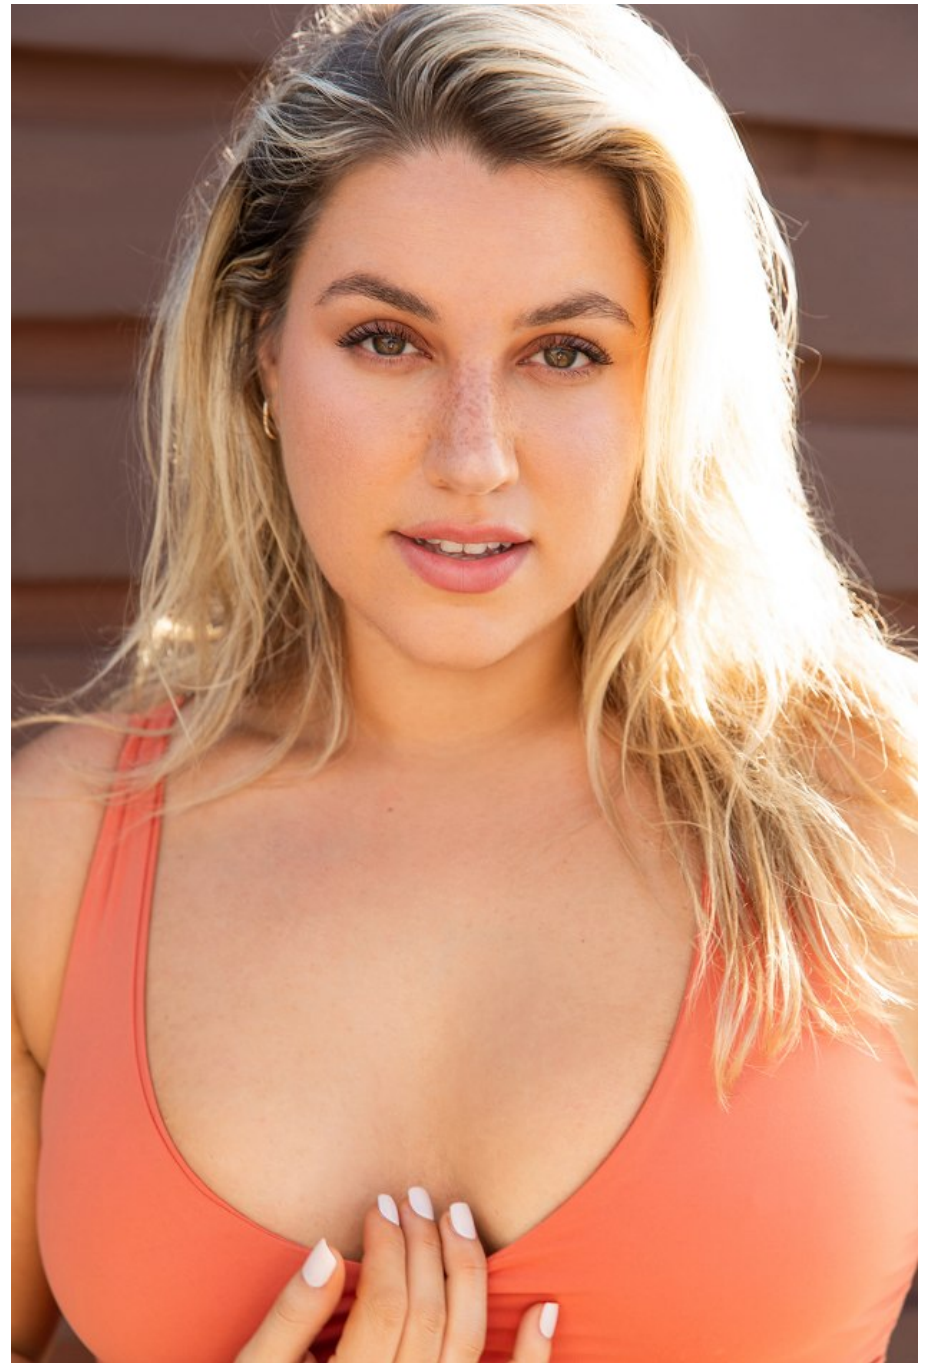

Meighan Wright Height 5'8" | 173cm Bust 40" | 101cm Waist 35" | 89cm Hips 45" | 114cm
Dress 14-16 US | 44-46 EU Shoe 8.5 US | 39.5 EU Hair Blonde Eyes Hazel

Meighan Wright Height 5'8" | 173cm Bust 40" | 101cm Waist 35" | 89cm Hips 45" | 114cm
Dress 14-16 US | 44-46 EU Shoe 8.5 US | 39.5 EU Hair Blonde Eyes Hazel