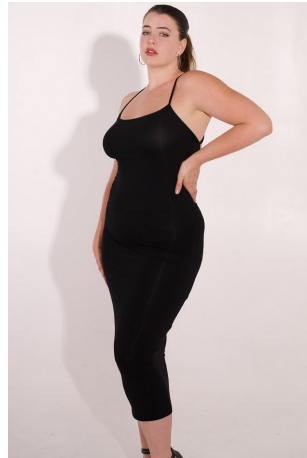

Paige Oliphant Height 5'8" | 173cm Bust 40" | 101cm Waist 32" | 81cm Hips 43" | 109cm
Dress 10 US | 40 EU Shoe 8.5 US | 39.5 EU Hair Brown Eyes Green

Paige Oliphant Height 5'8" | 173cm Bust 40" | 101cm Waist 32" | 81cm Hips 43" | 109cm
Dress 10 US | 40 EU Shoe 8.5 US | 39.5 EU Hair Brown Eyes Green