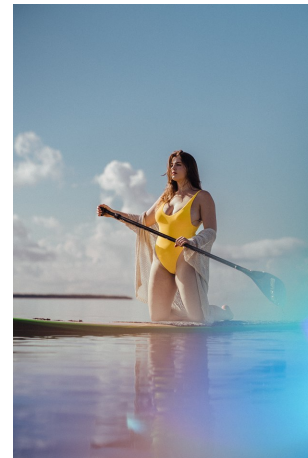

Paige Oliphant Height 5'8" | 173cm Bust 40" | 101cm Waist 32" | 81cm Hips 43" | 109cm
Dress 10 US | 40 EU Shoe 8.5 US | 39.5 EU Hair Brown Eyes Green

Paige Oliphant Height 5'8" | 173cm Bust 40" | 101cm Waist 32" | 81cm Hips 43" | 109cm
Dress 10 US | 40 EU Shoe 8.5 US | 39.5 EU Hair Brown Eyes Green