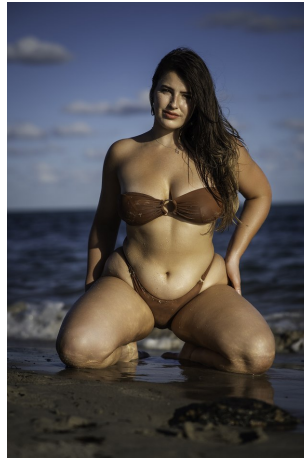

Paige Oliphant Height 5'8" | 173cm Bust 40" | 101cm Waist 32" | 81cm Hips 43" | 109cm
Dress 10 US | 40 EU Shoe 8.5 US | 39.5 EU Hair Brown Eyes Green

Paige Oliphant Height 5'8" | 173cm Bust 40" | 101cm Waist 32" | 81cm Hips 43" | 109cm
Dress 10 US | 40 EU Shoe 8.5 US | 39.5 EU Hair Brown Eyes Green