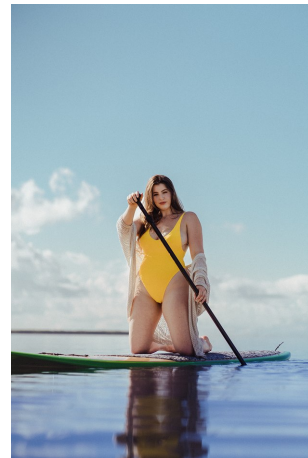

Paige Oliphant Height 5'8" | 173cm Bust 40" | 101cm Waist 32" | 81cm Hips 43" | 109cm
Dress 10 US | 40 EU Shoe 8.5 US | 39.5 EU Hair Brown Eyes Green

Paige Oliphant Height 5'8" | 173cm Bust 40" | 101cm Waist 32" | 81cm Hips 43" | 109cm
Dress 10 US | 40 EU Shoe 8.5 US | 39.5 EU Hair Brown Eyes Green