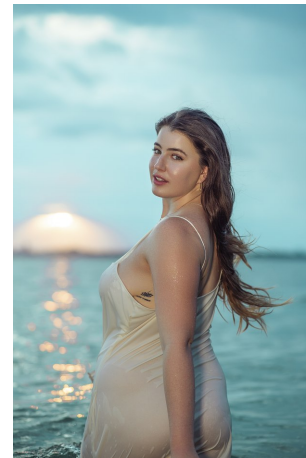

Paige Oliphant Height 5'8" | 173cm Bust 40" | 101cm Waist 32" | 81cm Hips 43" | 109cm
Dress 10 US | 40 EU Shoe 8.5 US | 39.5 EU Hair Brown Eyes Green

Paige Oliphant Height 5'8" | 173cm Bust 40" | 101cm Waist 32" | 81cm Hips 43" | 109cm
Dress 10 US | 40 EU Shoe 8.5 US | 39.5 EU Hair Brown Eyes Green