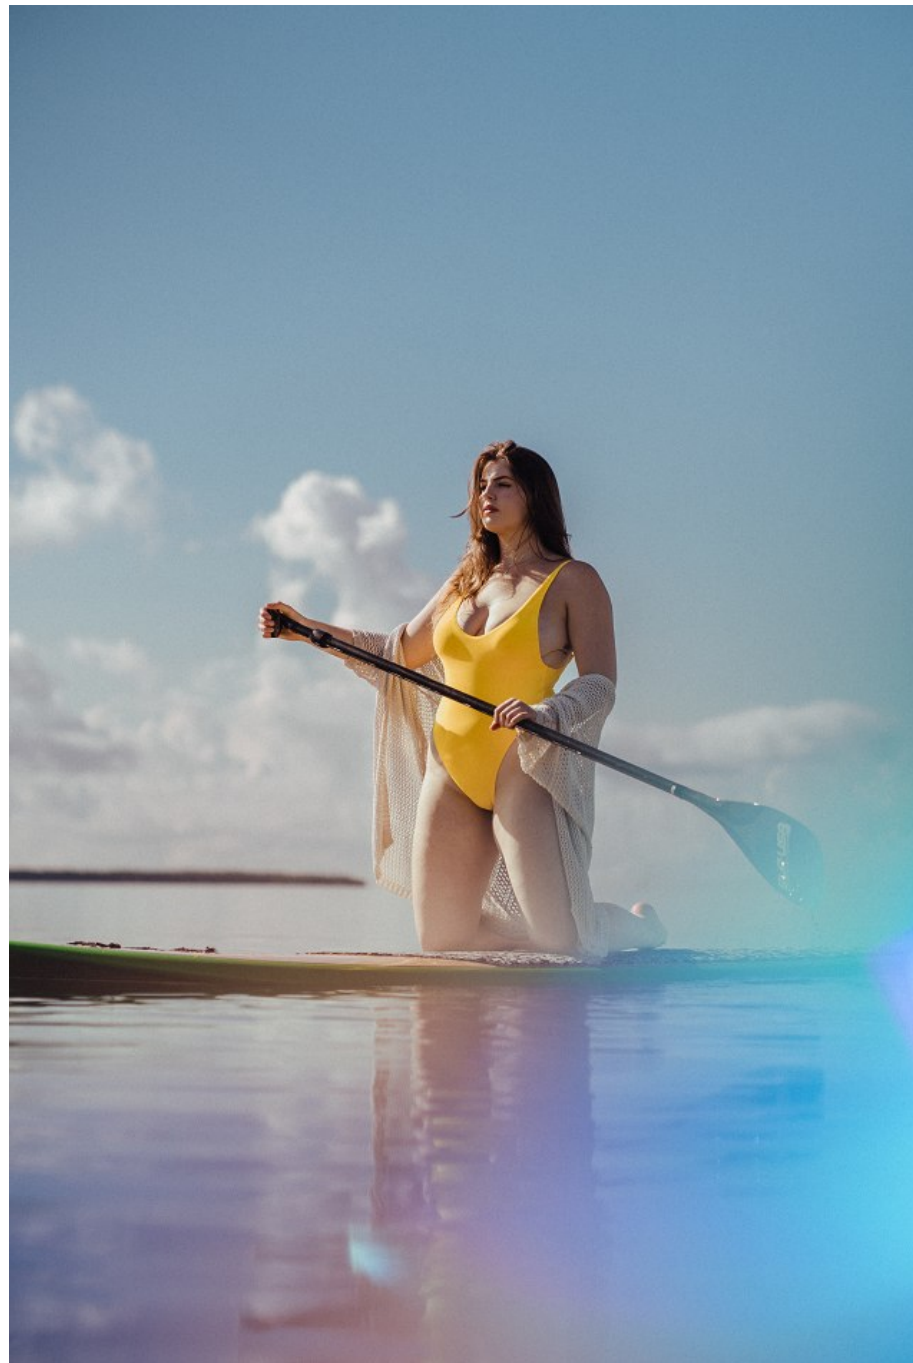

Paige Oliphant Height 5'8" | 173cm Bust 40" | 101cm Waist 32" | 81cm Hips 43" | 109cm
Dress 10-12 US | 40-42 EU Shoe 8.5 US | 39.5 EU Hair Brown Eyes Green