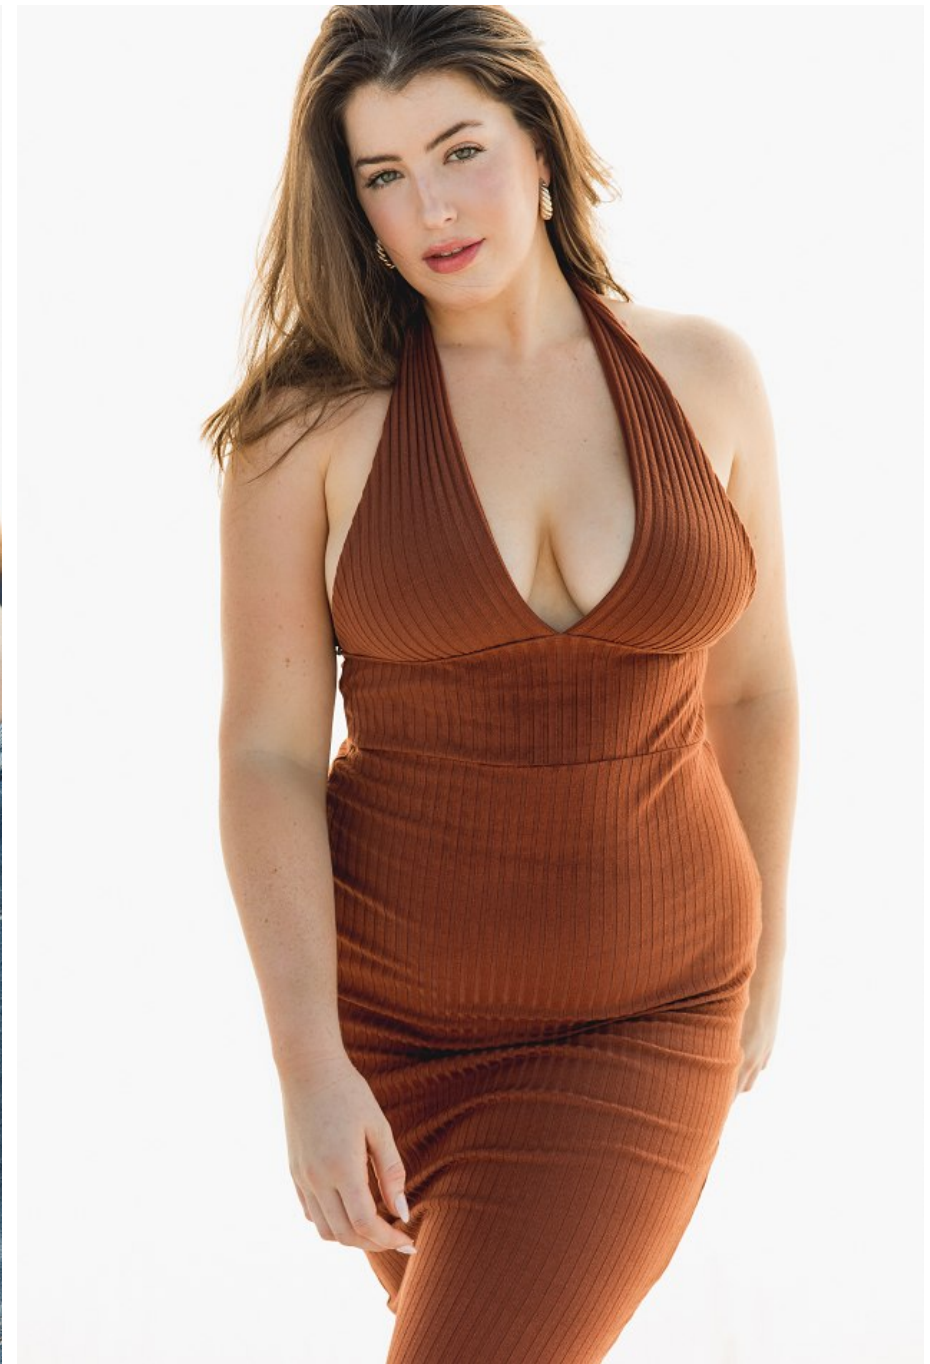

Paige Oliphant Height 5'8" | 173cm Bust 40" | 101cm Waist 32" | 81cm Hips 43" | 109cm
Dress 10 US | 40 EU Shoe 8.5 US | 39.5 EU Hair Brown Eyes Green

Paige Oliphant Height 5'8" | 173cm Bust 40" | 101cm Waist 32" | 81cm Hips 43" | 109cm
Dress 10 US | 40 EU Shoe 8.5 US | 39.5 EU Hair Brown Eyes Green