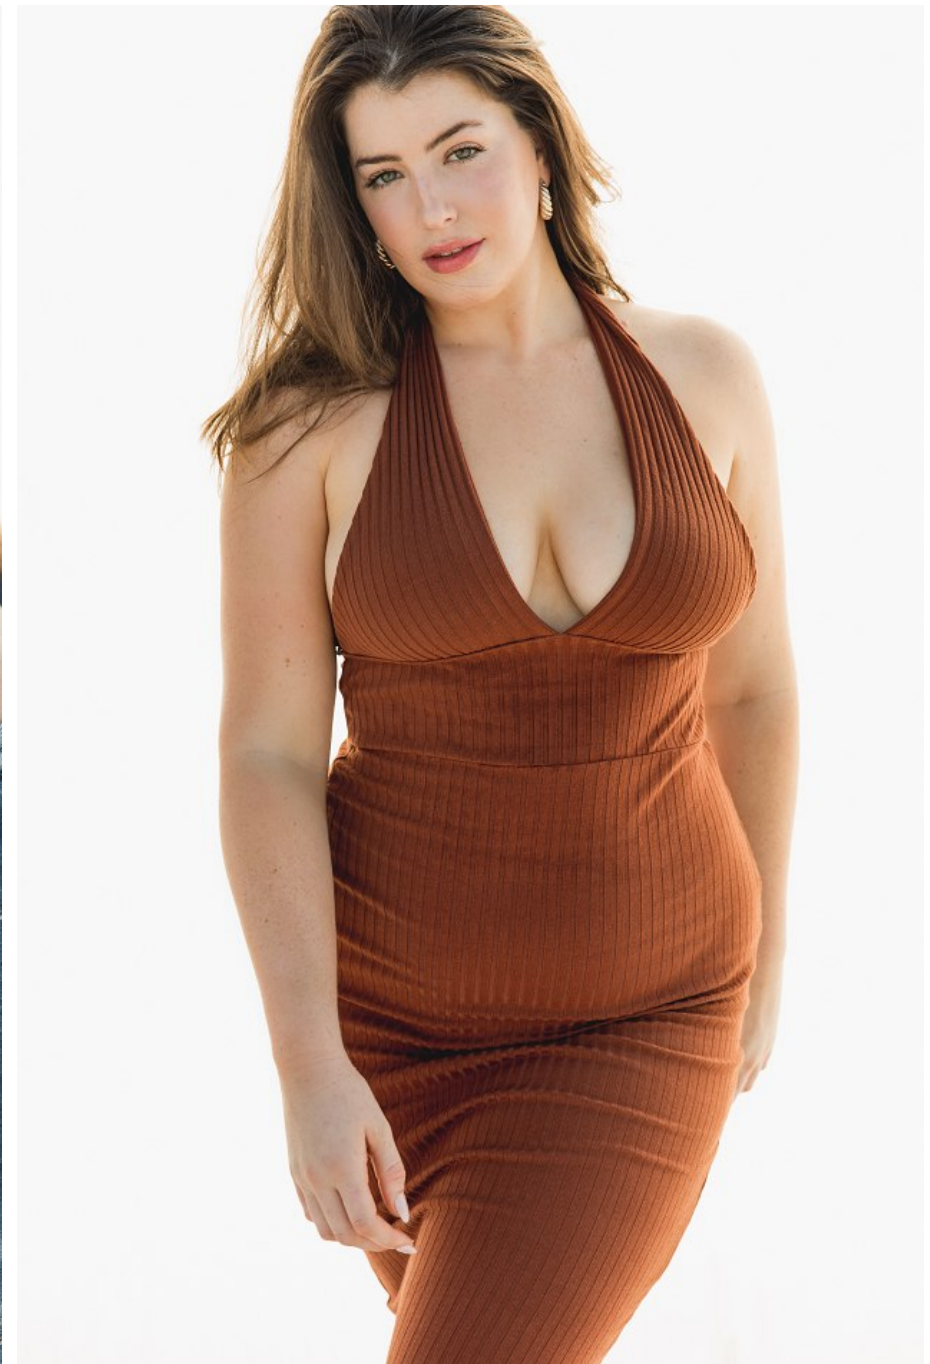

Paige Oliphant Height 5'8" | 173cm Bust 40" | 101cm Waist 32" | 81cm Hips 43" | 109cm
Dress 10-12 US | 40-42 EU Shoe 8.5 US | 39.5 EU Hair Brown Eyes Green

Paige Oliphant Height 5'8" | 173cm Bust 40" | 101cm Waist 32" | 81cm Hips 43" | 109cm
Dress 10-12 US | 40-42 EU Shoe 8.5 US | 39.5 EU Hair Brown Eyes Green