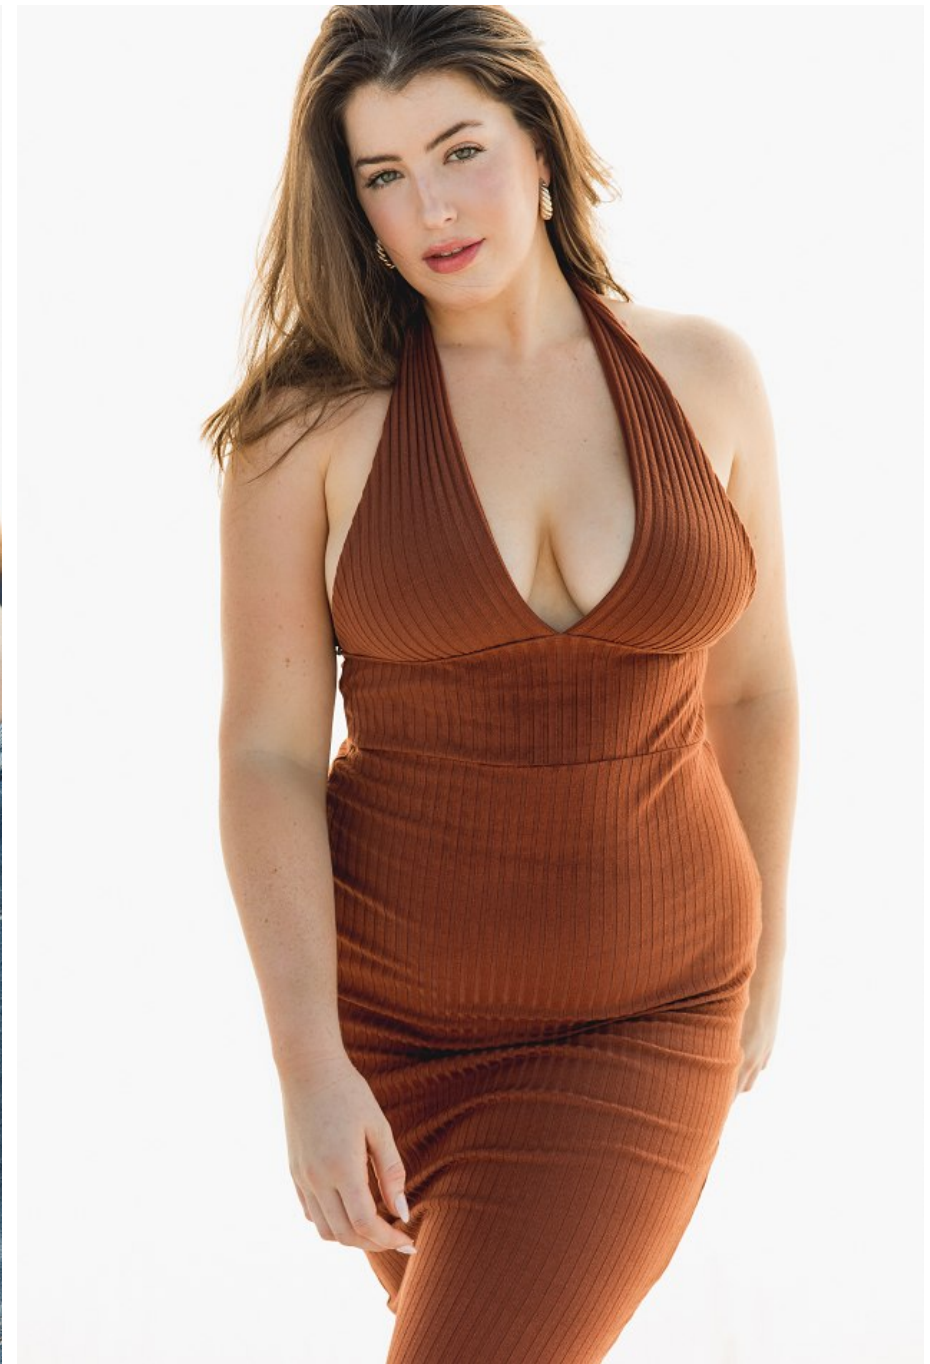

Paige Oliphant   Height 5'8" | 173cm   Bust 40" | 101cm   Waist 32" | 81cm   Hips 43" | 109cm  
Dress 10 US | 40 EU   Shoe 8.5 US | 39.5 EU   Hair Brown   Eyes Green

Paige Oliphant   Height 5'8" | 173cm   Bust 40" | 101cm   Waist 32" | 81cm   Hips 43" | 109cm  
Dress 10 US | 40 EU   Shoe 8.5 US | 39.5 EU   Hair Brown   Eyes Green