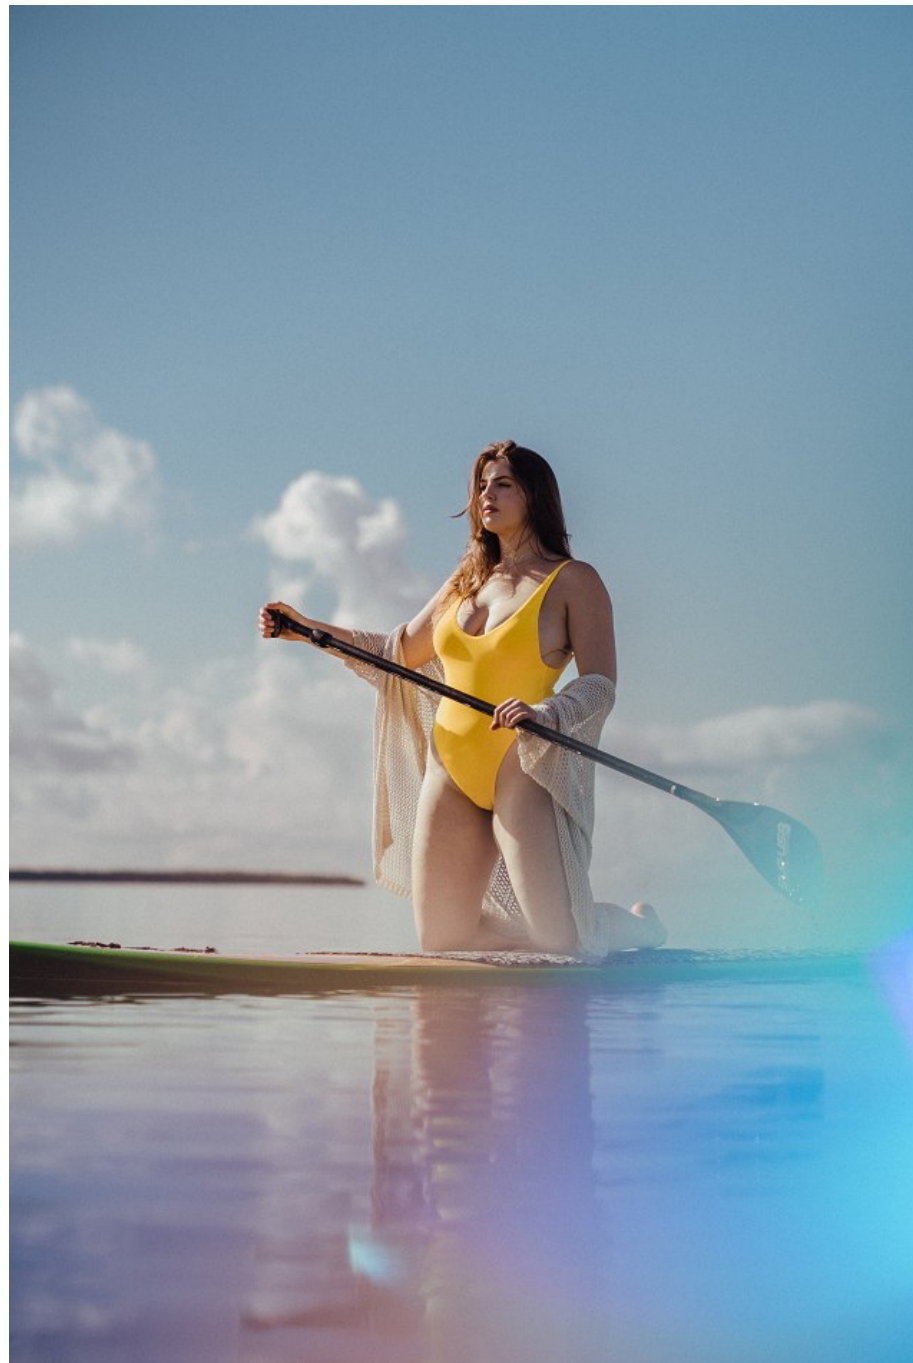

Paige Oliphant   Height 5'8" | 173cm   Bust 40" | 101cm   Waist 32" | 81cm   Hips 43" | 109cm
Dress 10 US | 40 EU   Shoe 8.5 US | 39.5 EU   Hair Brown   Eyes Green