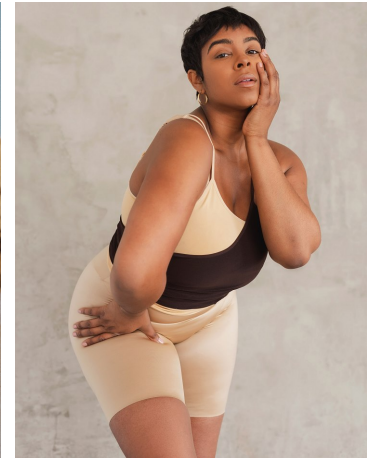

Emerald Marie Height 5'10" | 178cm Bust 38" | 96cm Waist 36" | 91cm Hips 47" | 120cm
 Dress 14-16 US | 44-46 EU Shoe 11 US | 42 EU Hair Black Eyes Brown

Emerald Marie Height 5'10" | 178cm Bust 38" | 96cm Waist 36" | 91cm Hips 47" | 120cm
Dress 14-16 US | 44-46 EU Shoe 11 US | 42 EU Hair Black Eyes Brown