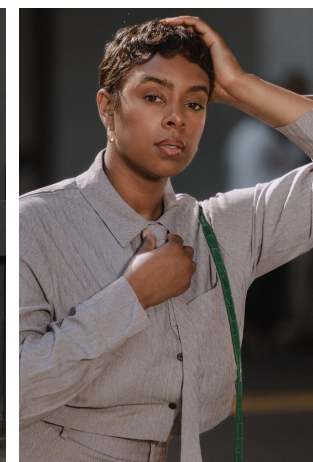

Emerald Marie Height 5'10" | 178cm Bust 38" | 96cm Waist 37" | 94cm Hips 49" | 124cm
Dress 14-16 US | 44-46 EU Shoe 11 US | 42 EU Hair Black Eyes Brown

Emerald Marie Height 5'10" | 178cm Bust 38" | 96cm Waist 37" | 94cm Hips 49" | 124cm
Dress 14-16 US | 44-46 EU Shoe 11 US | 42 EU Hair Black Eyes Brown

CGM
CAROLINE GLEASON
MANAGEMENT

Emerald Marie Height 5'10" | 178cm Bust 38" | 96cm Waist 37" | 94cm Hips 49" | 124cm
Dress 14-16 US | 44-46 EU Shoe 11 US | 42 EU Hair Black Eyes Brown

Emerald Marie Height 5'10" | 178cm Bust 38" | 96cm Waist 37" | 94cm Hips 49" | 124cm
Dress 14-16 US | 44-46 EU Shoe 11 US | 42 EU Hair Black Eyes Brown

Emerald Marie Height 5'10" | 178cm Bust 38" | 96cm Waist 37" | 94cm Hips 49" | 124cm
Dress 14-16 US | 44-46 EU Shoe 11 US | 42 EU Hair Black Eyes Brown