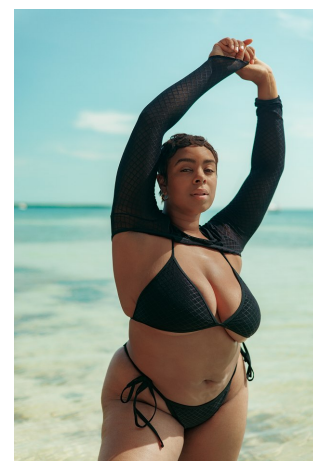

Emerald Marie Height 5'10" | 178cm Bust 38" | 96cm Waist 37" | 94cm Hips 49" | 124cm
Dress 14-16 US | 44-46 EU Shoe 11 US | 42 EU Hair Black Eyes Brown

Emerald Marie Height 5'10" | 178cm Bust 38" | 96cm Waist 37" | 94cm Hips 49" | 124cm
Dress 14-16 US | 44-46 EU Shoe 11 US | 42 EU Hair Black Eyes Brown

CGM
CAROLINE GLEASON
MANAGEMENT

Emerald Marie Height 5'10" | 178cm Bust 38" | 96cm Waist 37" | 94cm Hips 49" | 124cm
Dress 14-16 US | 44-46 EU Shoe 11 US | 42 EU Hair Black Eyes Brown

Emerald Marie Height 5'10" | 178cm Bust 38" | 96cm Waist 37" | 94cm Hips 49" | 124cm
Dress 14-16 US | 44-46 EU Shoe 11 US | 42 EU Hair Black Eyes Brown

Emerald Marie Height 5'10" | 178cm Bust 38" | 96cm Waist 37" | 94cm Hips 49" | 124cm
Dress 14-16 US | 44-46 EU Shoe 11 US | 42 EU Hair Black Eyes Brown