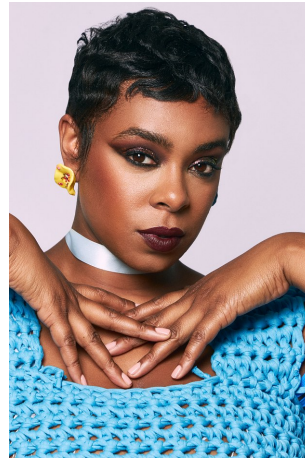

Emerald Marie Height 5'10" | 178cm Bust 38" | 96cm Waist 37" | 94cm Hips 49" | 124cm  
Dress 14-16 US | 44-46 EU Shoe 11 US | 42 EU Hair Black Eyes Brown

Emerald Marie Height 5'10" | 178cm Bust 38" | 96cm Waist 37" | 94cm Hips 49" | 124cm  
Dress 14-16 US | 44-46 EU Shoe 11 US | 42 EU Hair Black Eyes Brown

**CGM**  
CAROLINE GLEASON  
MANAGEMENT

Emerald Marie Height 5'10" | 178cm Bust 38" | 96cm Waist 37" | 94cm Hips 49" | 124cm  
Dress 14-16 US | 44-46 EU Shoe 11 US | 42 EU Hair Black Eyes Brown

Emerald Marie Height 5'10" | 178cm Bust 38" | 96cm Waist 37" | 94cm Hips 49" | 124cm  
Dress 14-16 US | 44-46 EU Shoe 11 US | 42 EU Hair Black Eyes Brown

Emerald Marie Height 5'10" | 178cm Bust 38" | 96cm Waist 37" | 94cm Hips 49" | 124cm  
Dress 14-16 US | 44-46 EU Shoe 11 US | 42 EU Hair Black Eyes Brown