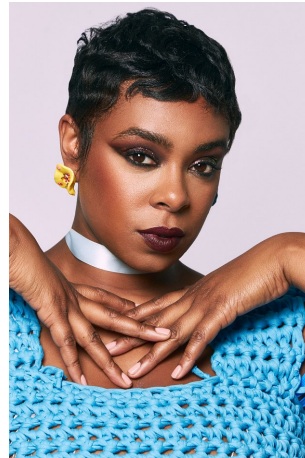

Emerald Marie Height 5'10" | 178cm Bust 38" | 96cm Waist 37" | 94cm Hips 49" | 124cm
Dress 14-16 US | 44-46 EU Shoe 11 US | 42 EU Hair Black Eyes Brown

Emerald Marie Height 5'10" | 178cm Bust 38" | 96cm Waist 37" | 94cm Hips 49" | 124cm
Dress 14-16 US | 44-46 EU Shoe 11 US | 42 EU Hair Black Eyes Brown

CGM
CAROLINE GLEASON
MANAGEMENT

Emerald Marie Height 5'10" | 178cm Bust 38" | 96cm Waist 37" | 94cm Hips 49" | 124cm
Dress 14-16 US | 44-46 EU Shoe 11 US | 42 EU Hair Black Eyes Brown

Emerald Marie Height 5'10" | 178cm Bust 38" | 96cm Waist 37" | 94cm Hips 49" | 124cm
Dress 14-16 US | 44-46 EU Shoe 11 US | 42 EU Hair Black Eyes Brown

Emerald Marie Height 5'10" | 178cm Bust 38" | 96cm Waist 37" | 94cm Hips 49" | 124cm
Dress 14-16 US | 44-46 EU Shoe 11 US | 42 EU Hair Black Eyes Brown