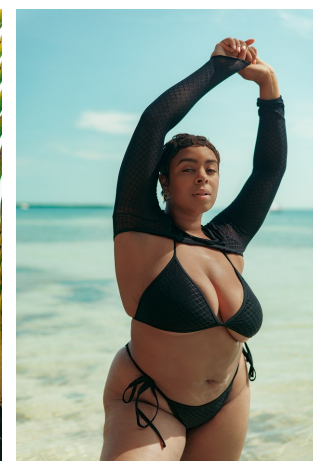

Emerald Marie Height 5'10" | 178cm Bust 38" | 96cm Waist 37" | 94cm Hips 49" | 124cm  
Dress 14-16 US | 44-46 EU Shoe 11 US | 42 EU Hair Black Eyes Brown

Emerald Marie Height 5'10" | 178cm Bust 38" | 96cm Waist 37" | 94cm Hips 49" | 124cm  
Dress 14-16 US | 44-46 EU Shoe 11 US | 42 EU Hair Black Eyes Brown

**CGM**  
CAROLINE GLEASON  
MANAGEMENT

Emerald Marie Height 5'10" | 178cm Bust 38" | 96cm Waist 37" | 94cm Hips 49" | 124cm  
Dress 14-16 US | 44-46 EU Shoe 11 US | 42 EU Hair Black Eyes Brown

Emerald Marie Height 5'10" | 178cm Bust 38" | 96cm Waist 37" | 94cm Hips 49" | 124cm  
Dress 14-16 US | 44-46 EU Shoe 11 US | 42 EU Hair Black Eyes Brown

Emerald Marie Height 5'10" | 178cm Bust 38" | 96cm Waist 37" | 94cm Hips 49" | 124cm  
Dress 14-16 US | 44-46 EU Shoe 11 US | 42 EU Hair Black Eyes Brown