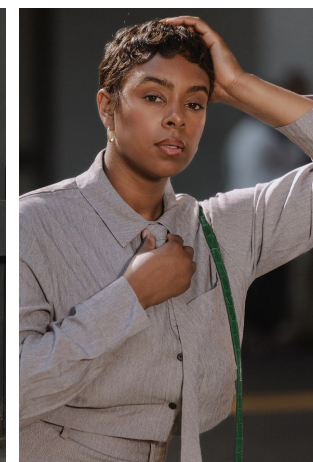

Emerald Marie Height 5'10" | 178cm Bust 38" | 96cm Waist 37" | 94cm Hips 49" | 124cm  
Dress 14-16 US | 44-46 EU Shoe 11 US | 42 EU Hair Black Eyes Brown

Emerald Marie Height 5'10" | 178cm Bust 38" | 96cm Waist 37" | 94cm Hips 49" | 124cm  
Dress 14-16 US | 44-46 EU Shoe 11 US | 42 EU Hair Black Eyes Brown

**CGM**  
CAROLINE GLEASON  
MANAGEMENT

Emerald Marie Height 5'10" | 178cm Bust 38" | 96cm Waist 37" | 94cm Hips 49" | 124cm  
Dress 14-16 US | 44-46 EU Shoe 11 US | 42 EU Hair Black Eyes Brown

Emerald Marie Height 5'10" | 178cm Bust 38" | 96cm Waist 37" | 94cm Hips 49" | 124cm  
Dress 14-16 US | 44-46 EU Shoe 11 US | 42 EU Hair Black Eyes Brown

Emerald Marie Height 5'10" | 178cm Bust 38" | 96cm Waist 37" | 94cm Hips 49" | 124cm  
Dress 14-16 US | 44-46 EU Shoe 11 US | 42 EU Hair Black Eyes Brown