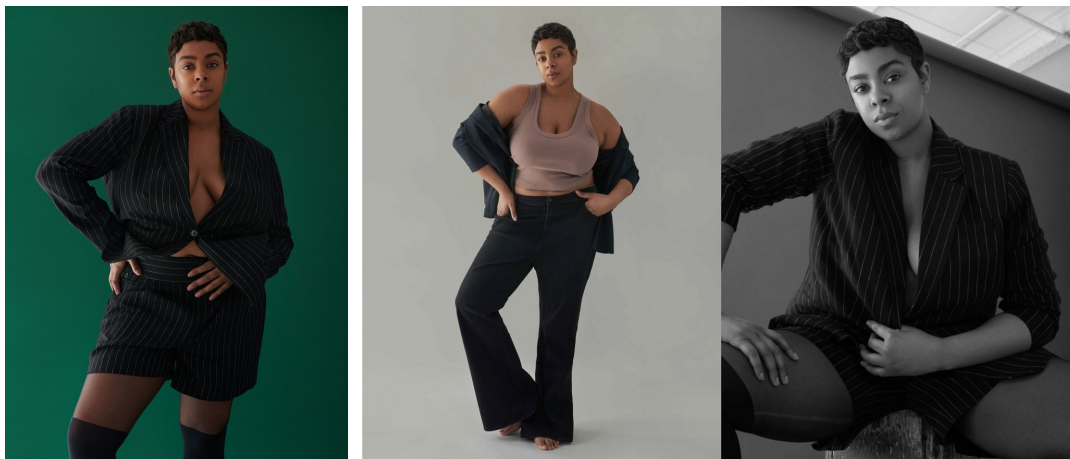

Emerald Marie Height 5'10" | 178cm Bust 38" | 96cm Waist 36" | 91cm Hips 47" | 120cm
 Dress 14-16 US | 44-46 EU Shoe 11 US | 42 EU Hair Black Eyes Brown

Emerald Marie Height 5'10" | 178cm Bust 38" | 96cm Waist 36" | 91cm Hips 47" | 120cm
Dress 14-16 US | 44-46 EU Shoe 11 US | 42 EU Hair Black Eyes Brown