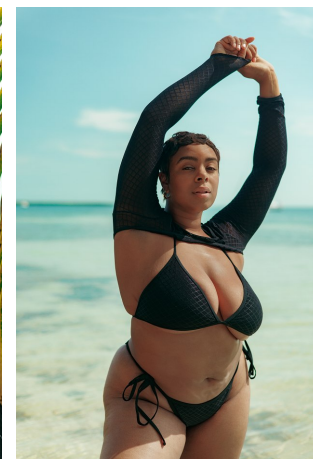

Emerald Marie Height 5'10" | 178cm Bust 38" | 96cm Waist 37" | 94cm Hips 49" | 124cm
Dress 14-16 US | 44-46 EU Shoe 11 US | 42 EU Hair Black Eyes Brown

Emerald Marie Height 5'10" | 178cm Bust 38" | 96cm Waist 37" | 94cm Hips 49" | 124cm
Dress 14-16 US | 44-46 EU Shoe 11 US | 42 EU Hair Black Eyes Brown

CGM
CAROLINE GLEASON
MANAGEMENT

Emerald Marie Height 5'10" | 178cm Bust 38" | 96cm Waist 37" | 94cm Hips 49" | 124cm
Dress 14-16 US | 44-46 EU Shoe 11 US | 42 EU Hair Black Eyes Brown

Emerald Marie Height 5'10" | 178cm Bust 38" | 96cm Waist 37" | 94cm Hips 49" | 124cm
Dress 14-16 US | 44-46 EU Shoe 11 US | 42 EU Hair Black Eyes Brown

Emerald Marie Height 5'10" | 178cm Bust 38" | 96cm Waist 37" | 94cm Hips 49" | 124cm
Dress 14-16 US | 44-46 EU Shoe 11 US | 42 EU Hair Black Eyes Brown