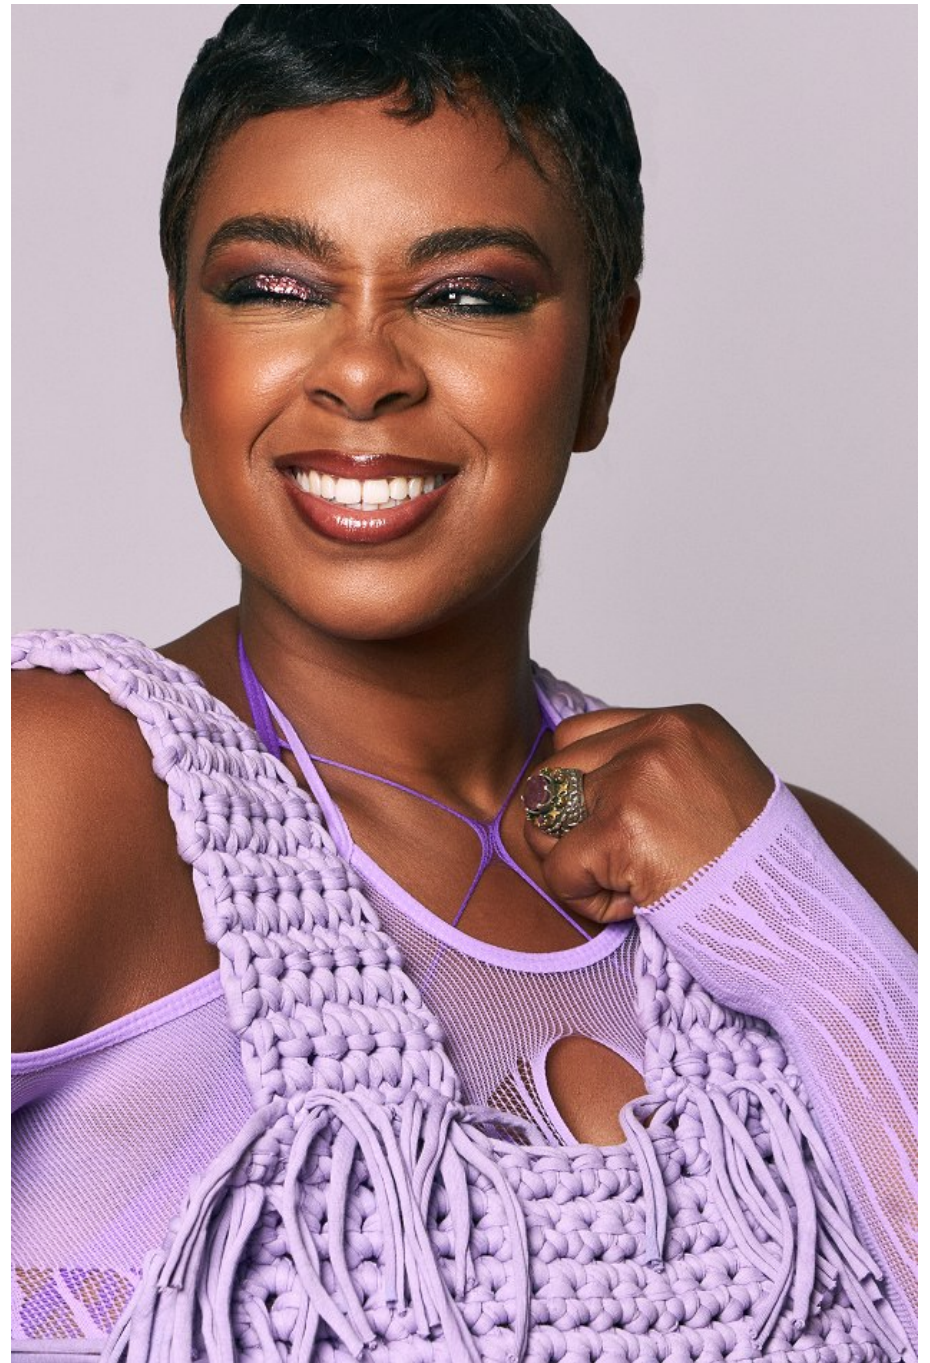

Emerald Marie Height 5'10" | 178cm Bust 38" | 96cm Waist 37" | 94cm Hips 49" | 124cm
Dress 14-16 US | 44-46 EU Shoe 11 US | 42 EU Hair Black Eyes Brown

Emerald Marie Height 5'10" | 178cm Bust 38" | 96cm Waist 37" | 94cm Hips 49" | 124cm
Dress 14-16 US | 44-46 EU Shoe 11 US | 42 EU Hair Black Eyes Brown