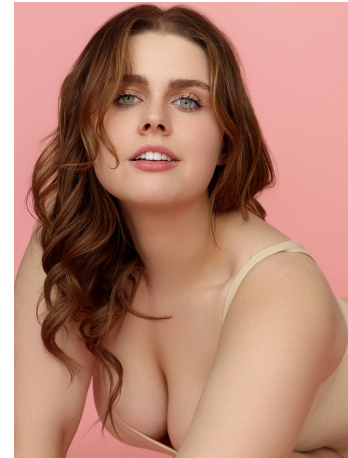

Sara Jane Height 5'11" | 180cm Bust 38" | 96cm Waist 37" | 94cm Hips 47" | 119cm  
Dress 14-16 US | 44-46 EU Shoe 10 US | 41 EU Hair Light Brown Eyes Blue

Sara Jane Height 5'11" | 180cm Bust 38" | 96cm Waist 37" | 94cm Hips 47" | 119cm  
Dress 14-16 US | 44-46 EU Shoe 10 US | 41 EU Hair Light Brown Eyes Blue