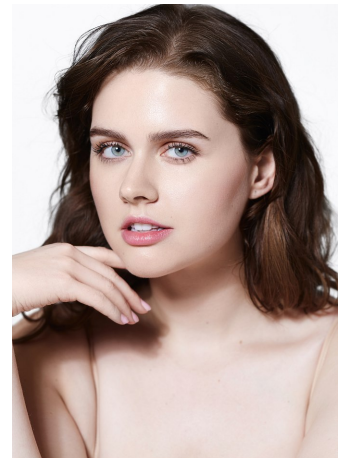

Sara Jane Height 5'11" | 180cm Bust 38" | 96cm Waist 37" | 94cm Hips 47" | 119cm  
Dress 14-16 US | 44-46 EU Shoe 10 US | 41 EU Hair Light Brown Eyes Blue

Sara Jane Height 5'11" | 180cm Bust 38" | 96cm Waist 37" | 94cm Hips 47" | 119cm  
Dress 14-16 US | 44-46 EU Shoe 10 US | 41 EU Hair Light Brown Eyes Blue