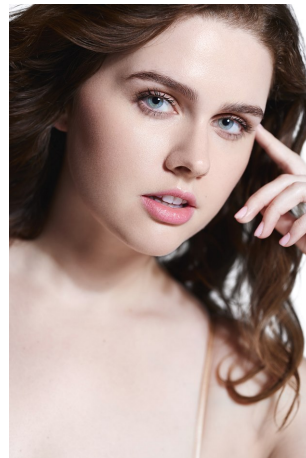

Sara Jane Height 5'11" | 180cm Bust 38" | 96cm Waist 37" | 94cm Hips 47" | 119cm  
Dress 14-16 US | 44-46 EU Shoe 10 US | 41 EU Hair Light Brown Eyes Blue

Sara Jane Height 5'11" | 180cm Bust 38" | 96cm Waist 37" | 94cm Hips 47" | 119cm  
Dress 14-16 US | 44-46 EU Shoe 10 US | 41 EU Hair Light Brown Eyes Blue