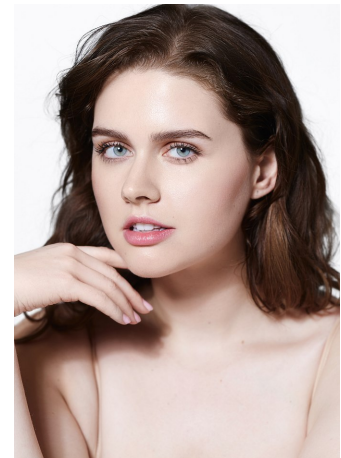

Sara Jane Height 5'11" | 180cm Bust 38" | 96cm Waist 37" | 94cm Hips 47" | 119cm  
Dress 14-16 US | 44-46 EU Shoe 10 US | 41 EU Hair Light Brown Eyes Blue

Sara Jane Height 5'11" | 180cm Bust 38" | 96cm Waist 37" | 94cm Hips 47" | 119cm  
Dress 14-16 US | 44-46 EU Shoe 10 US | 41 EU Hair Light Brown Eyes Blue