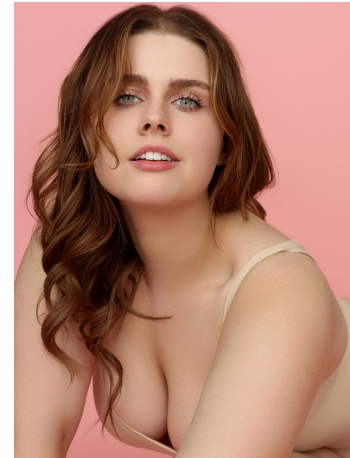

Sara Jane Height 5'11" | 180cm Bust 38" | 96cm Waist 37" | 94cm Hips 47" | 119cm  
Dress 14-16 US | 44-46 EU Shoe 10 US | 41 EU Hair Light Brown Eyes Blue

Sara Jane Height 5'11" | 180cm Bust 38" | 96cm Waist 37" | 94cm Hips 47" | 119cm  
Dress 14-16 US | 44-46 EU Shoe 10 US | 41 EU Hair Light Brown Eyes Blue