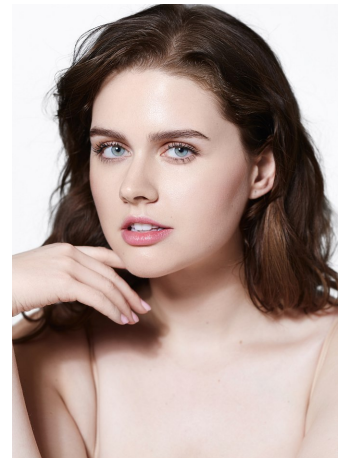

Sara Jane Height 5'11" | 180cm Bust 38" | 96cm Waist 37" | 94cm Hips 47" | 119cm  
Dress 14-16 US | 44-46 EU Shoe 10 US | 41 EU Hair Light Brown Eyes Blue

Sara Jane Height 5'11" | 180cm Bust 38" | 96cm Waist 37" | 94cm Hips 47" | 119cm  
Dress 14-16 US | 44-46 EU Shoe 10 US | 41 EU Hair Light Brown Eyes Blue