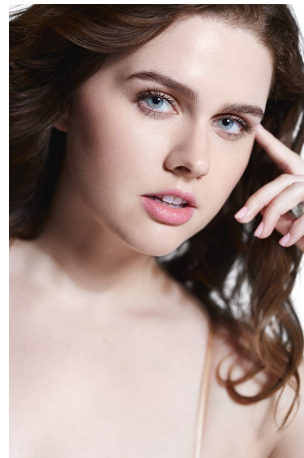

Sara Jane Height 5'11" | 180cm Bust 38" | 96cm Waist 37" | 94cm Hips 47" | 119cm  
Dress 14-16 US | 44-46 EU Shoe 10 US | 41 EU Hair Light Brown Eyes Blue

Sara Jane Height 5'11" | 180cm Bust 38" | 96cm Waist 37" | 94cm Hips 47" | 119cm  
Dress 14-16 US | 44-46 EU Shoe 10 US | 41 EU Hair Light Brown Eyes Blue