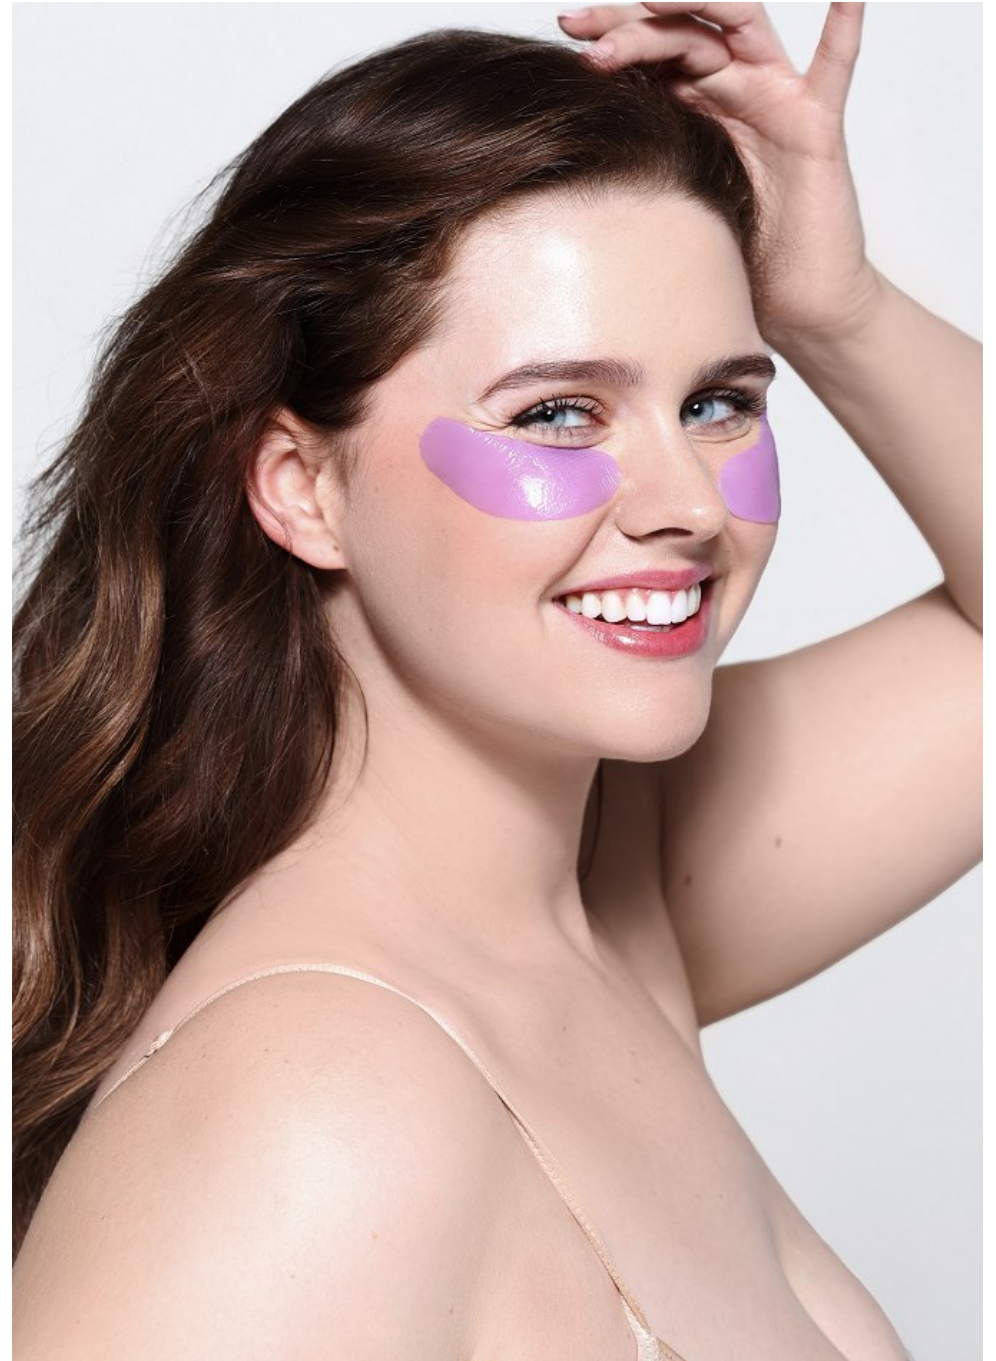

Sara Jane Height 5'11" | 180cm Bust 38" | 96cm Waist 37" | 94cm Hips 47" | 119cm
Dress 14-16 US | 44-46 EU Shoe 10 US | 41 EU Hair Light Brown Eyes Blue

Sara Jane Height 5'11" | 180cm Bust 38" | 96cm Waist 37" | 94cm Hips 47" | 119cm
Dress 14-16 US | 44-46 EU Shoe 10 US | 41 EU Hair Light Brown Eyes Blue