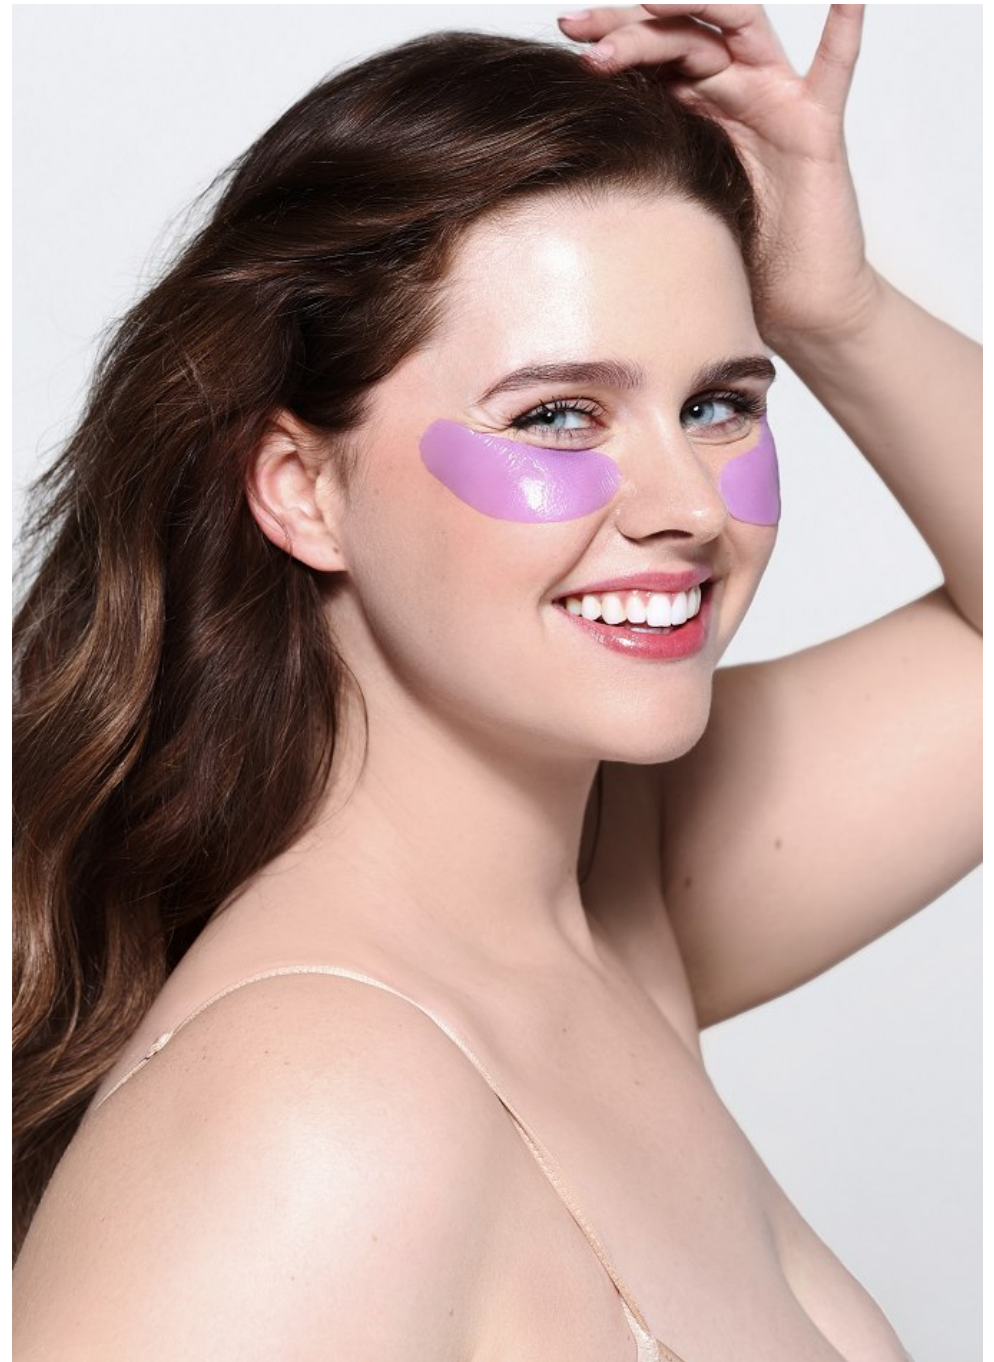

Sara Jane Height 5'11" | 180cm Bust 38" | 96cm Waist 37" | 94cm Hips 47" | 119cm
Dress 14-16 US | 44-46 EU Shoe 10 US | 41 EU Hair Light Brown Eyes Blue

Sara Jane Height 5'11" | 180cm Bust 38" | 96cm Waist 37" | 94cm Hips 47" | 119cm
Dress 14-16 US | 44-46 EU Shoe 10 US | 41 EU Hair Light Brown Eyes Blue