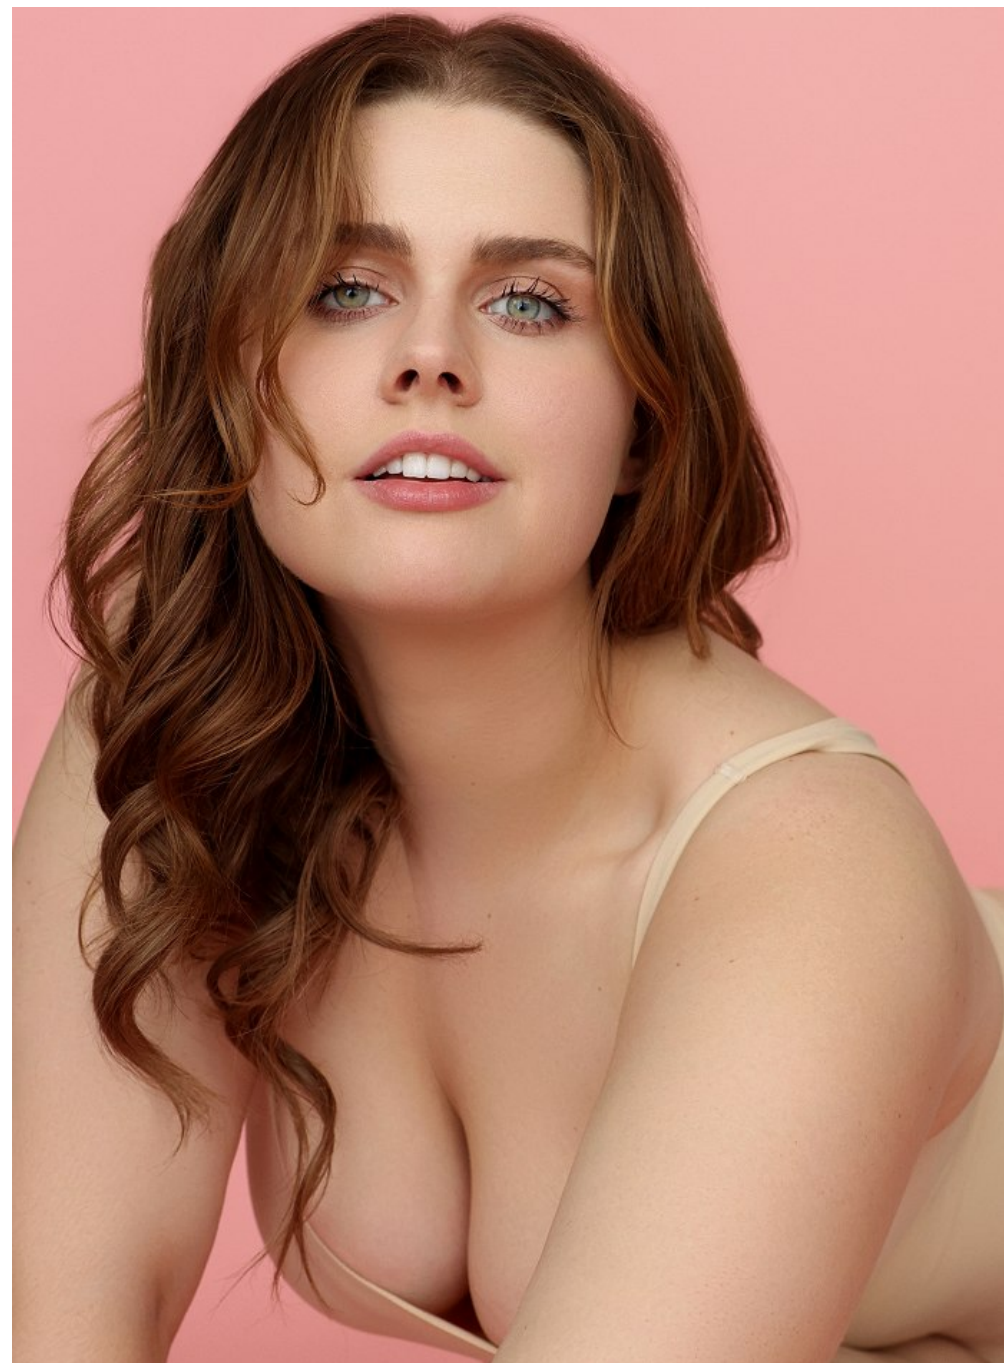

Sara Jane Height 5'11" | 180cm Bust 38" | 96cm Waist 37" | 94cm Hips 47" | 119cm
Dress 14-16 US | 44-46 EU Shoe 10 US | 41 EU Hair Light Brown Eyes Blue

Sara Jane Height 5'11" | 180cm Bust 38" | 96cm Waist 37" | 94cm Hips 47" | 119cm
Dress 14-16 US | 44-46 EU Shoe 10 US | 41 EU Hair Light Brown Eyes Blue