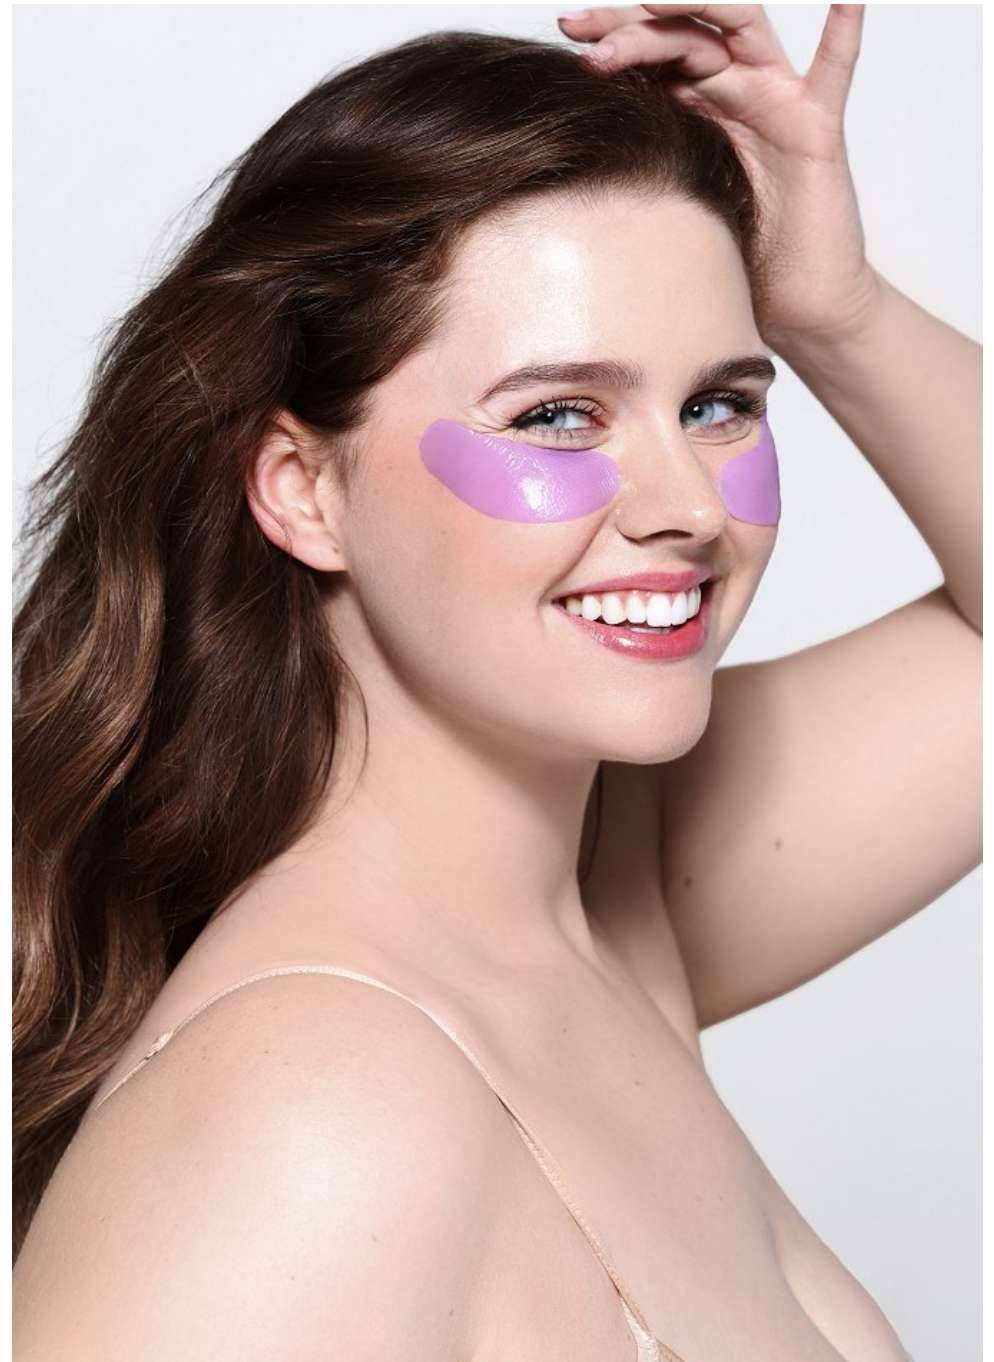

Sara Jane Height 5'11" | 180cm Bust 38" | 96cm Waist 37" | 94cm Hips 47" | 119cm  
Dress 14-16 US | 44-46 EU Shoe 10 US | 41 EU Hair Light Brown Eyes Blue

Sara Jane Height 5'11" | 180cm Bust 38" | 96cm Waist 37" | 94cm Hips 47" | 119cm  
Dress 14-16 US | 44-46 EU Shoe 10 US | 41 EU Hair Light Brown Eyes Blue