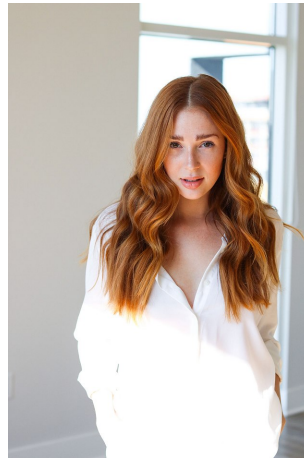

Alex Ferguson   Height 5'10" | 178cm   Bust 38" | 96cm   Waist 33" | 84cm   Hips 43" | 109cm  
Dress 10-12 US | 40-42 EU   Shoe 10 US | 41 EU   Hair Red   Eyes Hazel

Alex Ferguson   Height 5'10" | 178cm   Bust 38" | 96cm   Waist 33" | 84cm   Hips 43" | 109cm  
Dress 10-12 US | 40-42 EU   Shoe 10 US | 41 EU   Hair Red   Eyes Hazel

Alex Ferguson    Height 5'10" | 178cm    Bust 38" | 96cm    Waist 33" | 84cm    Hips 43" | 109cm  
Dress 10-12 US | 40-42 EU    Shoe 10 US | 41 EU    Hair Red    Eyes Hazel