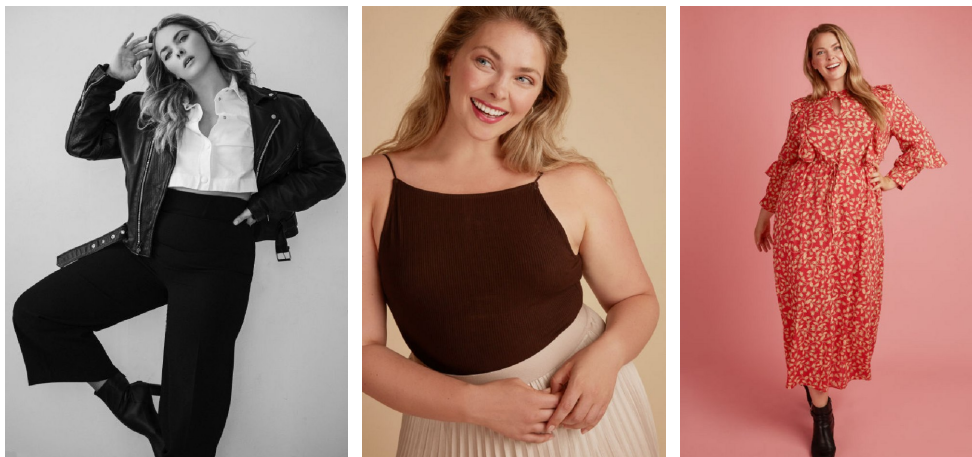

Angela Riihluoma Height 5'10" | 178cm Bust 38" | 97cm Waist 35" | 89cm Hips 48" | 122cm  
Dress 14 US | 44 EU Shoe 10 US | 41 EU Hair Blonde Eyes Blue

Angela Riihluoma Height 5'10" | 178cm Bust 38" | 97cm Waist 35" | 89cm Hips 48" | 122cm  
Dress 14 US | 44 EU Shoe 10 US | 41 EU Hair Blonde Eyes Blue