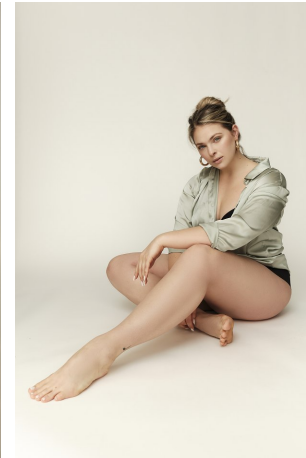

Angela Riihluoma    Height 5'10" | 178cm    Bust 38" | 97cm    Waist 35" | 89cm    Hips 48" | 122cm  
 Dress 14 US | 44 EU    Shoe 10 US | 41 EU    Hair Blonde    Eyes Blue

Angela Riihluoma Height 5'10" | 178cm Bust 38" | 97cm Waist 35" | 89cm Hips 48" | 122cm  
Dress 14 US | 44 EU Shoe 10 US | 41 EU Hair Blonde Eyes Blue

**CGM**  
CAROLINE GLEASON  
MANAGEMENT

Angela Riihluoma Height 5'10" | 178cm Bust 38" | 97cm Waist 35" | 89cm Hips 48" | 122cm  
Dress 14 US | 44 EU Shoe 10 US | 41 EU Hair Blonde Eyes Blue

**CGM**  
CAROLINE GLEASON  
MANAGEMENT