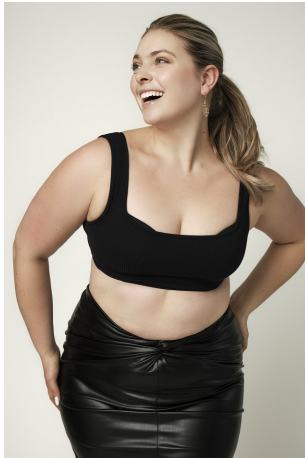

Angela Riihluoma Height 5'10" | 178cm Bust 38" | 97cm Waist 35" | 89cm Hips 48" | 122cm
Dress 14 US | 44 EU Shoe 10 US | 41 EU Hair Blonde Eyes Blue

Angela Riihluoma Height 5'10" | 178cm Bust 38" | 97cm Waist 35" | 89cm Hips 48" | 122cm
Dress 14 US | 44 EU Shoe 10 US | 41 EU Hair Blonde Eyes Blue

Angela Riihluoma Height 5'10" | 178cm Bust 38" | 97cm Waist 35" | 89cm Hips 48" | 122cm
Dress 14 US | 44 EU Shoe 10 US | 41 EU Hair Blonde Eyes Blue