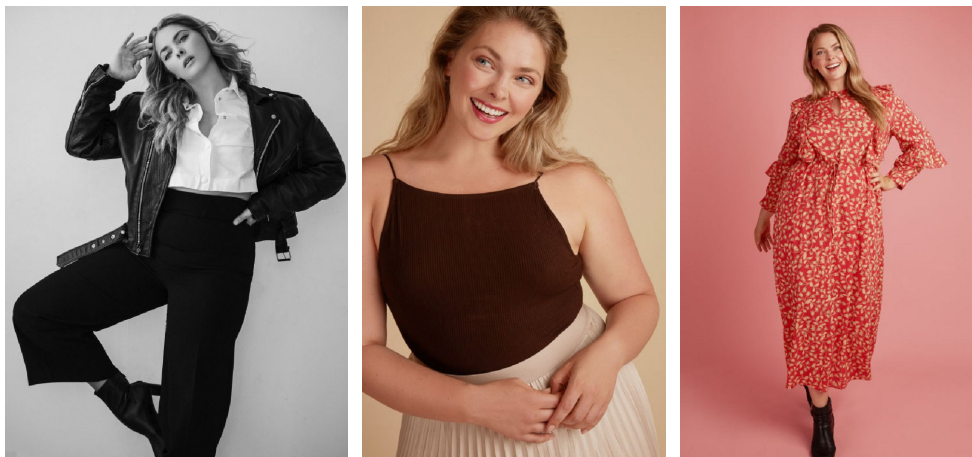

Angela Riihluoma Height 5'10" | 178cm Bust 38" | 97cm Waist 35" | 89cm Hips 48" | 122cm
Dress 14 US | 44 EU Shoe 10 US | 41 EU Hair Blonde Eyes Blue

Angela Riihluoma Height 5'10" | 178cm Bust 38" | 97cm Waist 35" | 89cm Hips 48" | 122cm
Dress 14 US | 44 EU Shoe 10 US | 41 EU Hair Blonde Eyes Blue