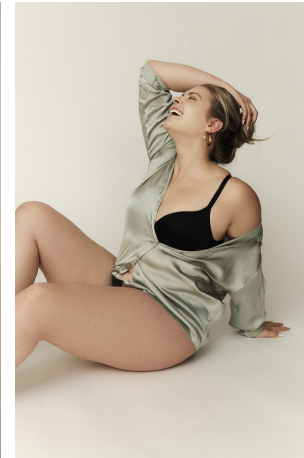

Angela Riihluoma Height 5'10" | 178cm Bust 38" | 97cm Waist 35" | 89cm Hips 48" | 122cm  
Dress 14 US | 44 EU Shoe 10 US | 41 EU Hair Blonde Eyes Blue

Angela Riihluoma Height 5'10" | 178cm Bust 38" | 97cm Waist 35" | 89cm Hips 48" | 122cm  
Dress 14 US | 44 EU Shoe 10 US | 41 EU Hair Blonde Eyes Blue

Angela Riihluoma Height 5'10" | 178cm Bust 38" | 97cm Waist 35" | 89cm Hips 48" | 122cm  
Dress 14 US | 44 EU Shoe 10 US | 41 EU Hair Blonde Eyes Blue