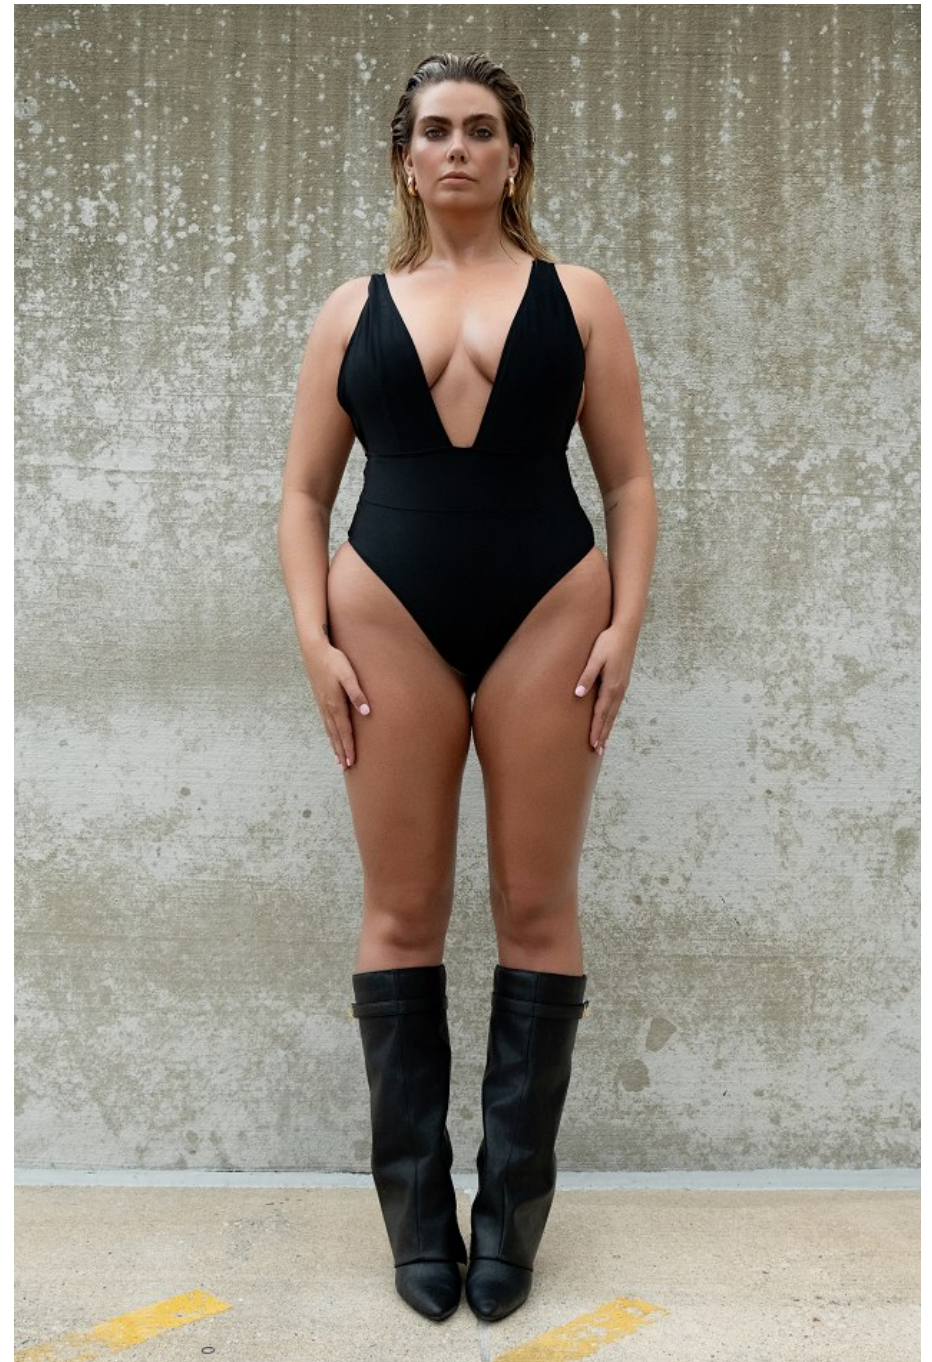

Sydney Allard Height 5'10" | 178cm Bust 38" | 96cm Waist 36" | 91cm Hips 49" | 124cm
Dress 12-14 US | 42-44 EU Shoe 9.5 US | 40.5 EU Hair Blonde Eyes Blue

Sydney Allard Height 5'10" | 178cm Bust 38" | 96cm Waist 36" | 91cm Hips 49" | 124cm
Dress 12-14 US | 42-44 EU Shoe 9.5 US | 40.5 EU Hair Blonde Eyes Blue