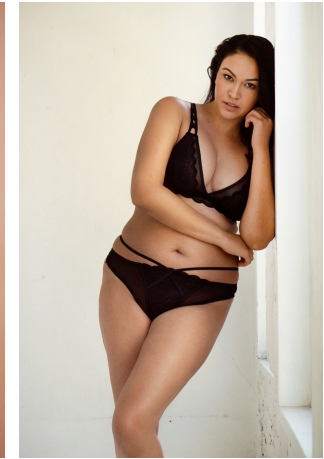

Jennifer Pedrazza Height 5'11" | 180cm Bust 38" | 97cm Waist 34.5" | 87cm Hips 44" | 112cm
Dress 14-16 US | 44-46 EU Shoe 9 US | 40 EU Hair Brown Eyes Brown

Jennifer Pedrazza Height 5'11" | 180cm Bust 38" | 97cm Waist 34.5" | 87cm Hips 44" | 112cm
Dress 14-16 US | 44-46 EU Shoe 9 US | 40 EU Hair Brown Eyes Brown