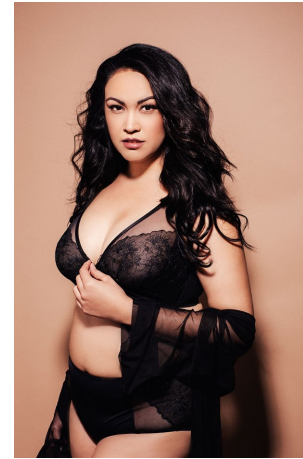

Jennifer Pedrazza Height 5'11" | 180cm Bust 38" | 97cm Waist 34.5" | 87cm Hips 44" | 112cm
Dress 14-16 US | 44-46 EU Shoe 9 US | 40 EU Hair Brown Eyes Brown

Jennifer Pedrazza Height 5'11" | 180cm Bust 38" | 97cm Waist 34.5" | 87cm Hips 44" | 112cm
Dress 14-16 US | 44-46 EU Shoe 9 US | 40 EU Hair Brown Eyes Brown