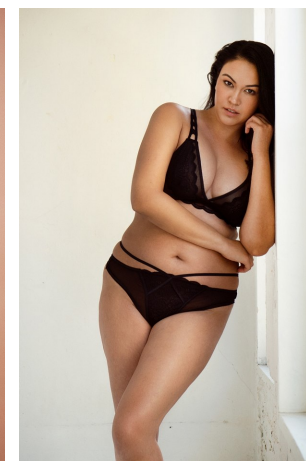

Jennifer Pedrazza Height 5'11" | 180cm Bust 38" | 97cm Waist 34.5" | 87cm Hips 44" | 112cm
Dress 14-16 US | 44-46 EU Shoe 9 US | 40 EU Hair Brown Eyes Brown

Jennifer Pedrazza Height 5'11" | 180cm Bust 38" | 97cm Waist 34.5" | 87cm Hips 44" | 112cm
Dress 14-16 US | 44-46 EU Shoe 9 US | 40 EU Hair Brown Eyes Brown