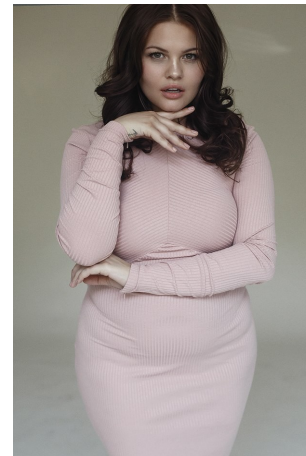

Ottavia Lepera Height 5'9" | 175cm Bust 42" | 107cm Waist 37" | 94cm Hips 47" | 119cm
Dress 14-16 US | 44-46 EU Shoe 8.5 US | 39.5 EU Hair Brown Eyes Green

Ottavia Lepera Height 5'9" | 175cm Bust 42" | 107cm Waist 37" | 94cm Hips 47" | 119cm
Dress 14-16 US | 44-46 EU Shoe 8.5 US | 39.5 EU Hair Brown Eyes Green