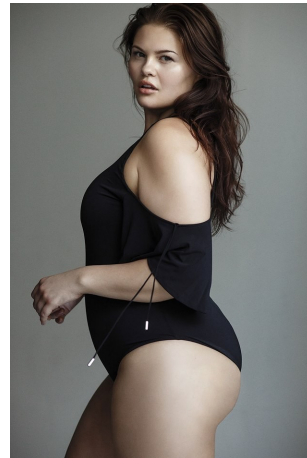

Ottavia Lepera Height 5'9" | 175cm Bust 42" | 107cm Waist 37" | 94cm Hips 47" | 119cm
Dress 14-16 US | 44-46 EU Shoe 8.5 US | 39.5 EU Hair Brown Eyes Green

Ottavia Lepera Height 5'9" | 175cm Bust 42" | 107cm Waist 37" | 94cm Hips 47" | 119cm
Dress 14-16 US | 44-46 EU Shoe 8.5 US | 39.5 EU Hair Brown Eyes Green