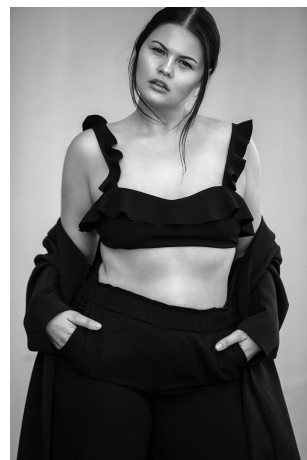

Ottavia Lepera Height 5'9" | 175cm Bust 42" | 107cm Waist 37" | 94cm Hips 47" | 119cm  
Dress 14-16 US | 44-46 EU Shoe 8.5 US | 39.5 EU Hair Brown Eyes Green

Ottavia Lepera Height 5'9" | 175cm Bust 42" | 107cm Waist 37" | 94cm Hips 47" | 119cm  
Dress 14-16 US | 44-46 EU Shoe 8.5 US | 39.5 EU Hair Brown Eyes Green