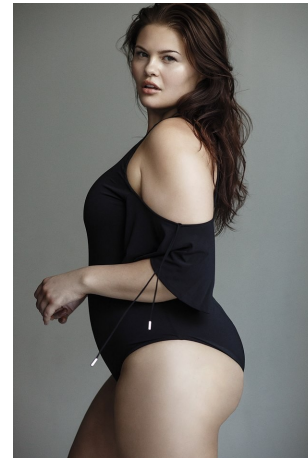

Ottavia Lepera Height 5'9" | 175cm Bust 42" | 107cm Waist 37" | 94cm Hips 47" | 119cm  
Dress 14-16 US | 44-46 EU Shoe 8.5 US | 39.5 EU Hair Brown Eyes Green

Ottavia Lepera Height 5'9" | 175cm Bust 42" | 107cm Waist 37" | 94cm Hips 47" | 119cm  
Dress 14-16 US | 44-46 EU Shoe 8.5 US | 39.5 EU Hair Brown Eyes Green