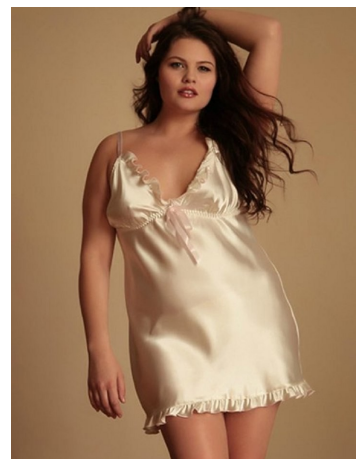

Ottavia Lepera Height 5'9" | 175cm Bust 42" | 107cm Waist 37" | 94cm Hips 47" | 119cm  
Dress 14-16 US | 44-46 EU Shoe 8.5 US | 39.5 EU Hair Brown Eyes Green

Ottavia Lepera Height 5'9" | 175cm Bust 42" | 107cm Waist 37" | 94cm Hips 47" | 119cm  
Dress 14-16 US | 44-46 EU Shoe 8.5 US | 39.5 EU Hair Brown Eyes Green