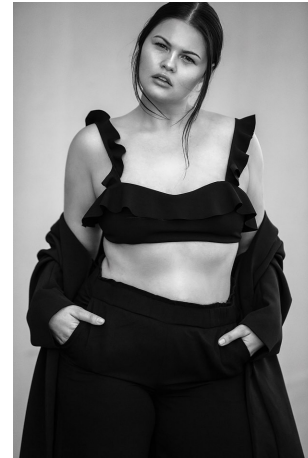

Ottavia Lepera Height 5'9" | 175cm Bust 42" | 107cm Waist 37" | 94cm Hips 47" | 119cm  
Dress 14-16 US | 44-46 EU Shoe 8.5 US | 39.5 EU Hair Brown Eyes Green

Ottavia Lepera Height 5'9" | 175cm Bust 42" | 107cm Waist 37" | 94cm Hips 47" | 119cm  
Dress 14-16 US | 44-46 EU Shoe 8.5 US | 39.5 EU Hair Brown Eyes Green