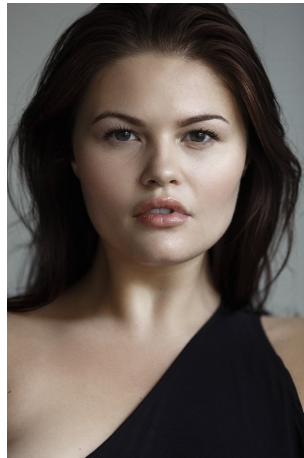

Ottavia Lepera Height 5'9" | 175cm Bust 42" | 107cm Waist 37" | 94cm Hips 47" | 119cm  
Dress 14-16 US | 44-46 EU Shoe 8.5 US | 39.5 EU Hair Brown Eyes Green

Ottavia Lepera Height 5'9" | 175cm Bust 42" | 107cm Waist 37" | 94cm Hips 47" | 119cm  
Dress 14-16 US | 44-46 EU Shoe 8.5 US | 39.5 EU Hair Brown Eyes Green