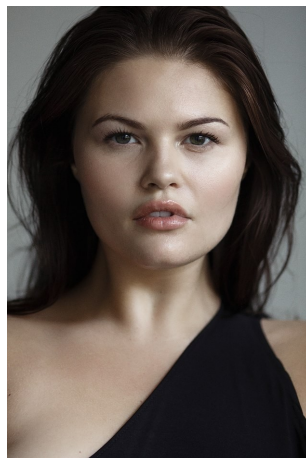

Ottavia Lepera Height 5'9" | 175cm Bust 42" | 107cm Waist 37" | 94cm Hips 47" | 119cm  
Dress 14-16 US | 44-46 EU Shoe 8.5 US | 39.5 EU Hair Brown Eyes Green

Ottavia Lepera Height 5'9" | 175cm Bust 42" | 107cm Waist 37" | 94cm Hips 47" | 119cm  
Dress 14-16 US | 44-46 EU Shoe 8.5 US | 39.5 EU Hair Brown Eyes Green