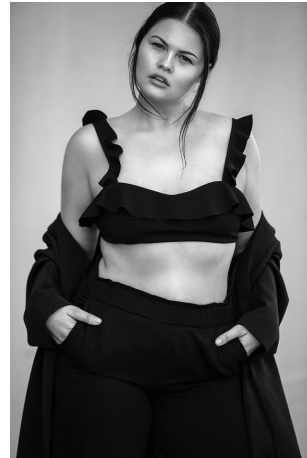

Ottavia Lepera Height 5'9" | 175cm Bust 42" | 107cm Waist 37" | 94cm Hips 47" | 119cm
Dress 14-16 US | 44-46 EU Shoe 8.5 US | 39.5 EU Hair Brown Eyes Green

Ottavia Lepera Height 5'9" | 175cm Bust 42" | 107cm Waist 37" | 94cm Hips 47" | 119cm
Dress 14-16 US | 44-46 EU Shoe 8.5 US | 39.5 EU Hair Brown Eyes Green