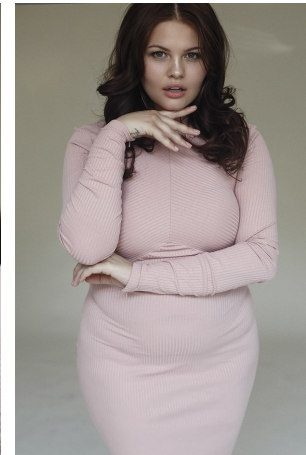

Ottavia Lepera Height 5'9" | 175cm Bust 42" | 107cm Waist 37" | 94cm Hips 47" | 119cm  
Dress 14-16 US | 44-46 EU Shoe 8.5 US | 39.5 EU Hair Brown Eyes Green

Ottavia Lepera Height 5'9" | 175cm Bust 42" | 107cm Waist 37" | 94cm Hips 47" | 119cm  
Dress 14-16 US | 44-46 EU Shoe 8.5 US | 39.5 EU Hair Brown Eyes Green