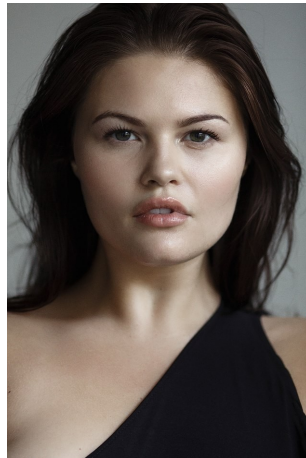

Ottavia Lepera Height 5'9" | 175cm Bust 42" | 107cm Waist 37" | 94cm Hips 47" | 119cm
Dress 14-16 US | 44-46 EU Shoe 8.5 US | 39.5 EU Hair Brown Eyes Green

Ottavia Lepera Height 5'9" | 175cm Bust 42" | 107cm Waist 37" | 94cm Hips 47" | 119cm
Dress 14-16 US | 44-46 EU Shoe 8.5 US | 39.5 EU Hair Brown Eyes Green