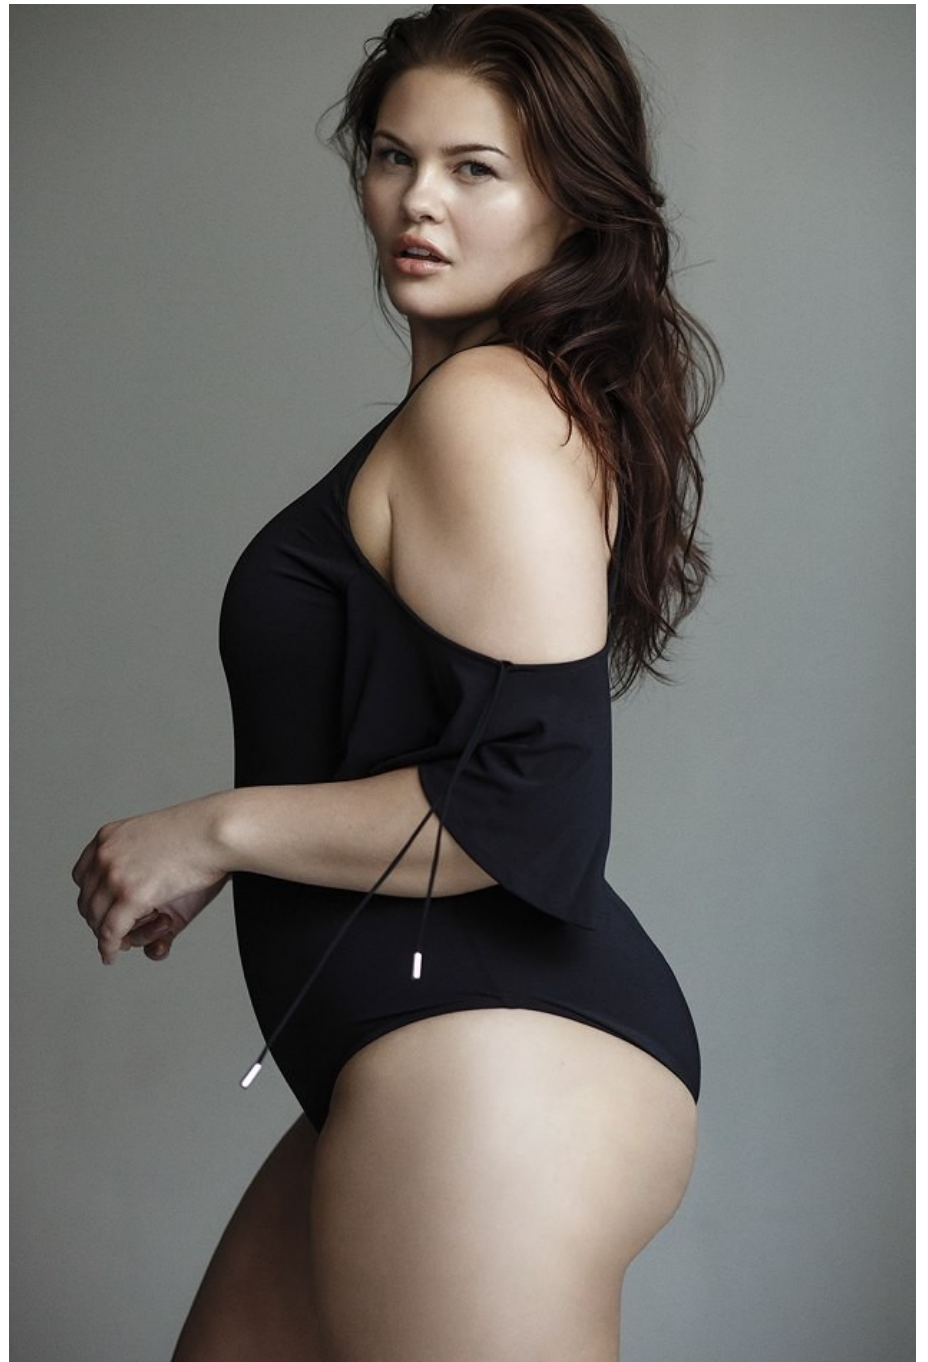

Ottavia Lepera Height 5'9" | 175cm Bust 42" | 107cm Waist 37" | 94cm Hips 47" | 119cm
Dress 14-16 US | 44-46 EU Shoe 8.5 US | 39.5 EU Hair Brown Eyes Green