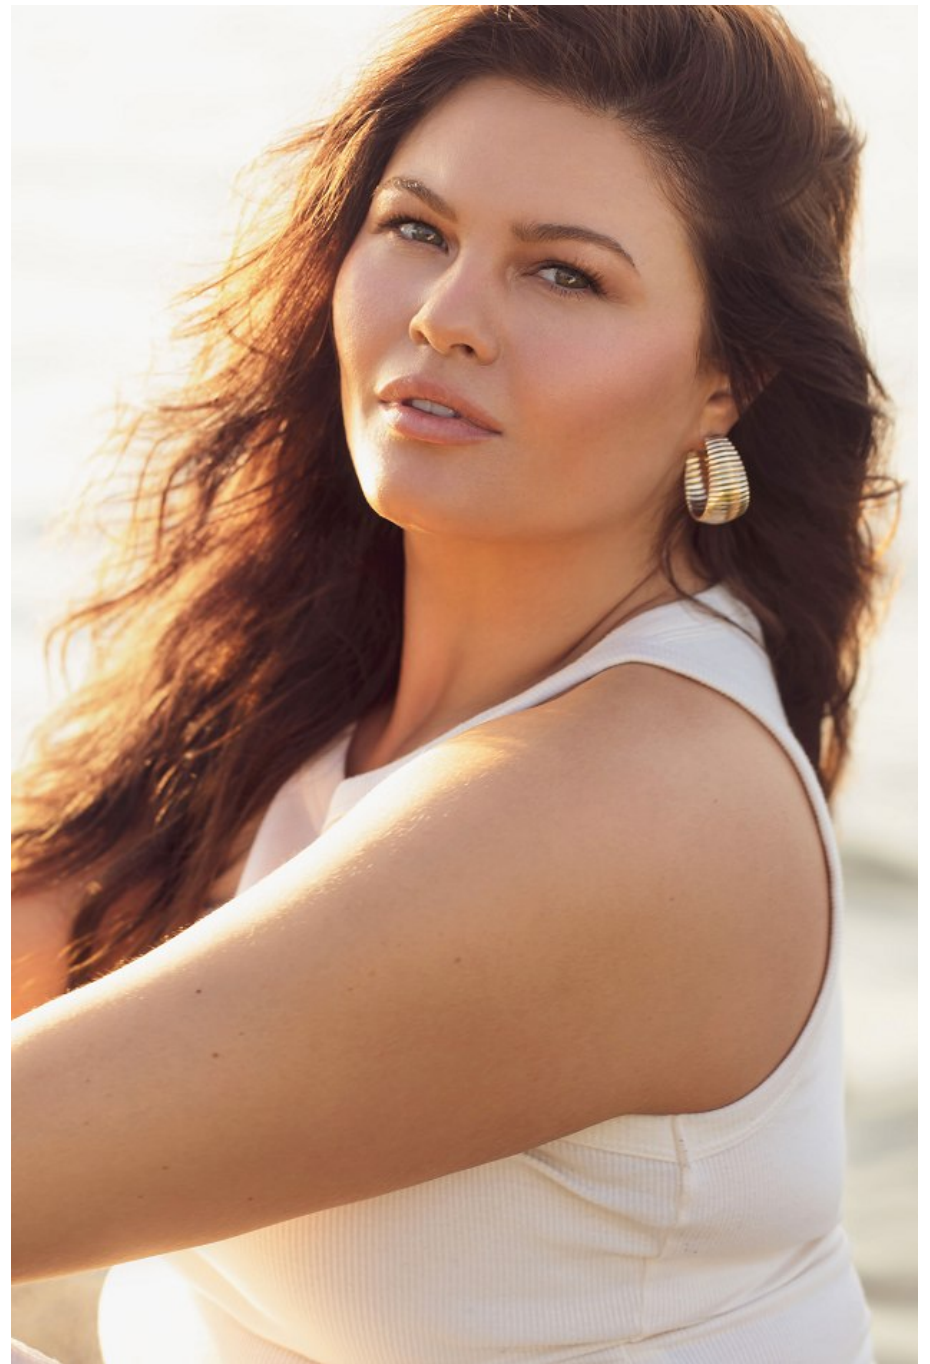

Ottavia Lepera Height 5'9" | 175cm Bust 42" | 107cm Waist 37" | 94cm Hips 47" | 119cm  
Dress 14-16 US | 44-46 EU Shoe 8.5 US | 39.5 EU Hair Brown Eyes Green

Ottavia Lepera    Height 5'9" | 175cm    Bust 42" | 107cm    Waist 37" | 94cm    Hips 47" | 119cm  
Dress 14-16 US | 44-46 EU    Shoe 8.5 US | 39.5 EU    Hair Brown    Eyes Green