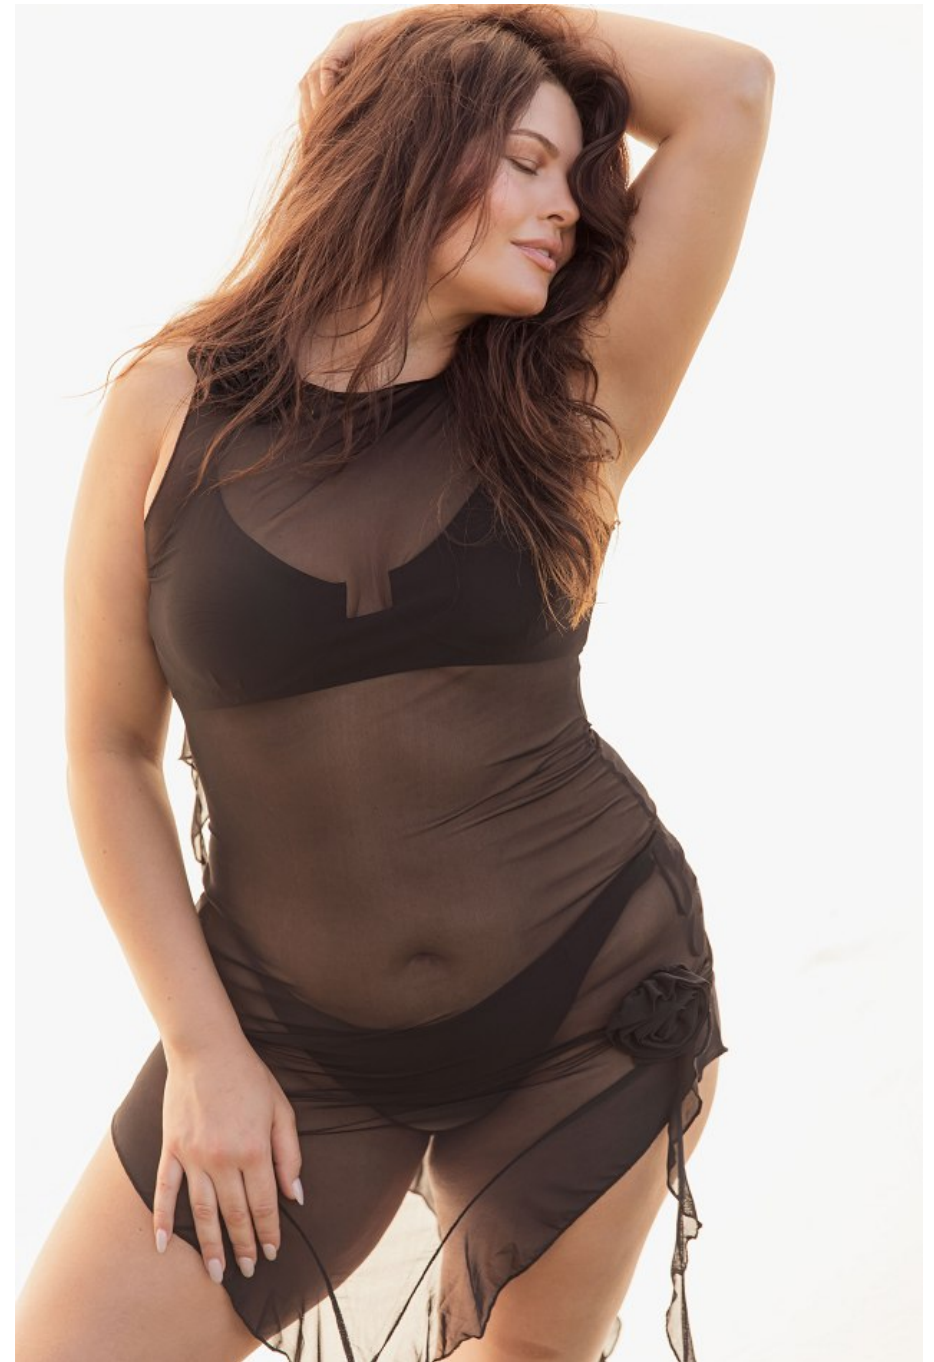

Ottavia Lepera Height 5'9" | 175cm Bust 42" | 107cm Waist 37" | 94cm Hips 47" | 119cm
Dress 14-16 US | 44-46 EU Shoe 8.5 US | 39.5 EU Hair Brown Eyes Green

Ottavia Lepera Height 5'9" | 175cm Bust 42" | 107cm Waist 37" | 94cm Hips 47" | 119cm
Dress 14-16 US | 44-46 EU Shoe 8.5 US | 39.5 EU Hair Brown Eyes Green