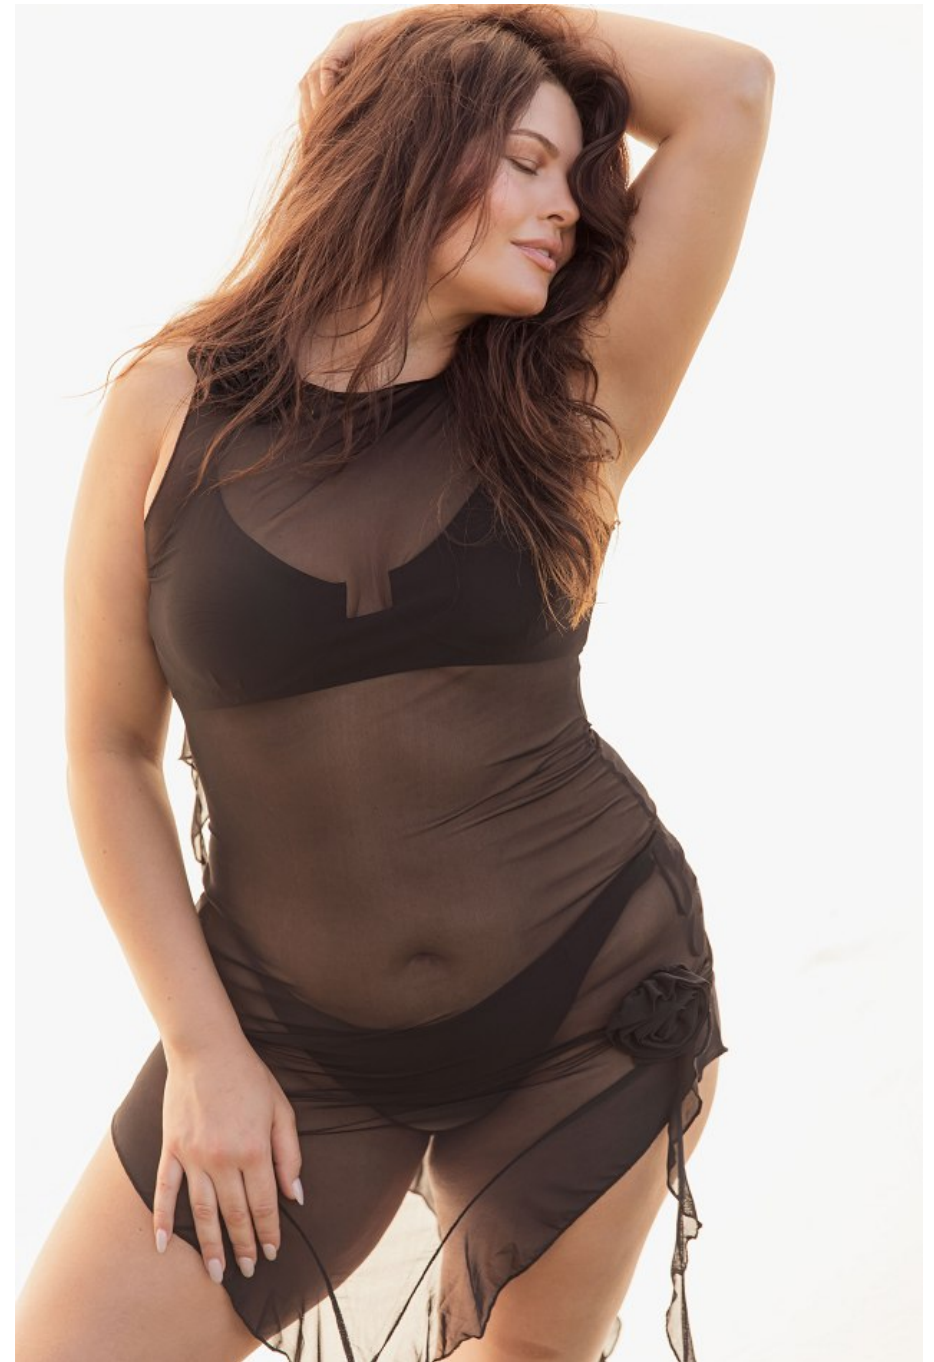

Ottavia Lepera Height 5'9" | 175cm Bust 42" | 107cm Waist 37" | 94cm Hips 47" | 119cm  
Dress 14-16 US | 44-46 EU Shoe 8.5 US | 39.5 EU Hair Brown Eyes Green

Ottavia Lepera Height 5'9" | 175cm Bust 42" | 107cm Waist 37" | 94cm Hips 47" | 119cm  
Dress 14-16 US | 44-46 EU Shoe 8.5 US | 39.5 EU Hair Brown Eyes Green