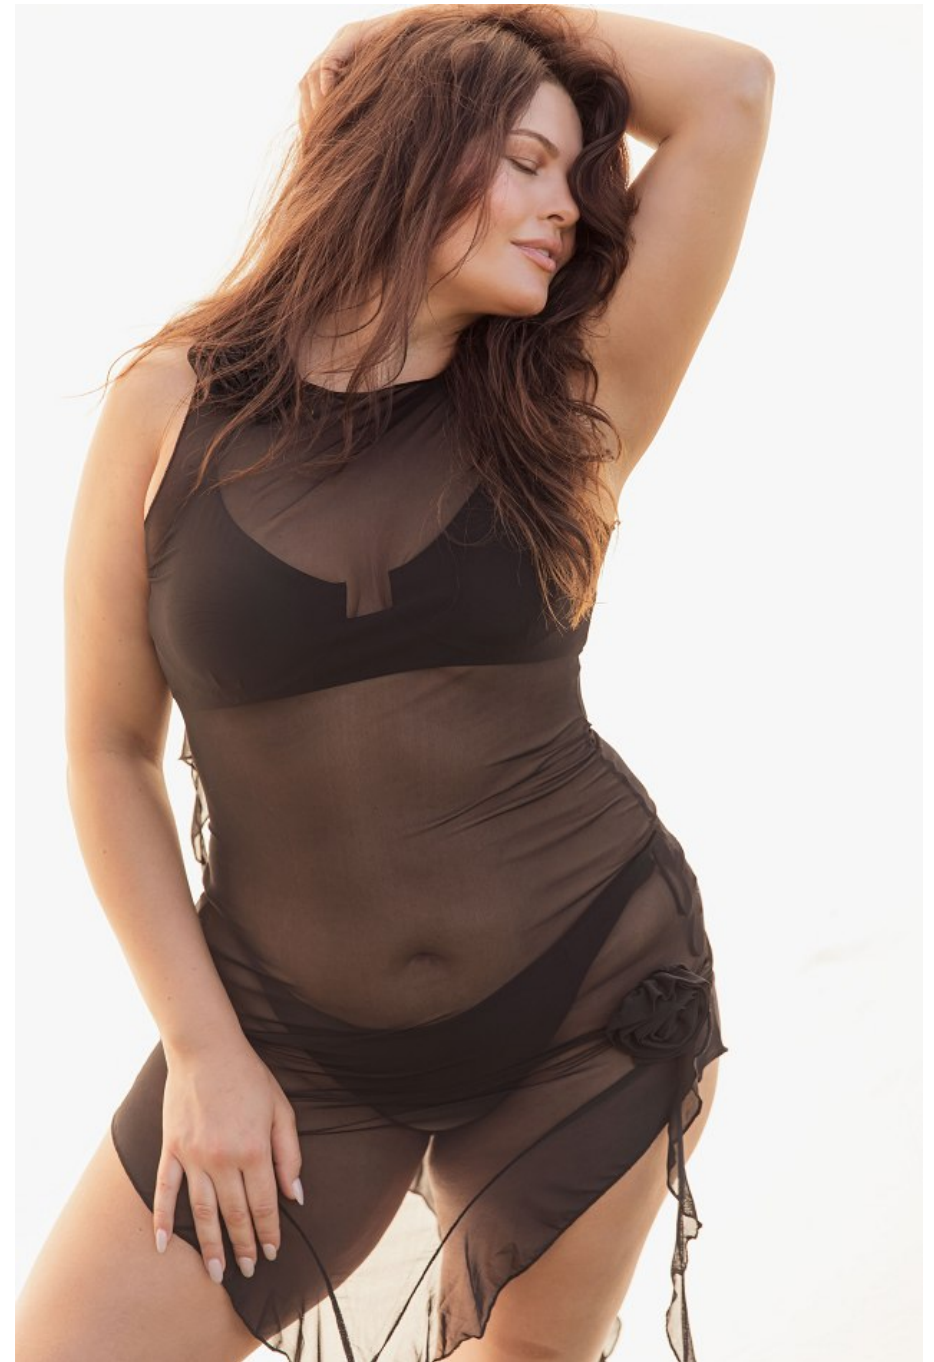

Ottavia Lepera Height 5'9" | 175cm Bust 42" | 107cm Waist 37" | 94cm Hips 47" | 119cm  
Dress 14-16 US | 44-46 EU Shoe 8.5 US | 39.5 EU Hair Brown Eyes Green

Ottavia Lepera    Height 5'9" | 175cm    Bust 42" | 107cm    Waist 37" | 94cm    Hips 47" | 119cm  
Dress 14-16 US | 44-46 EU    Shoe 8.5 US | 39.5 EU    Hair Brown    Eyes Green